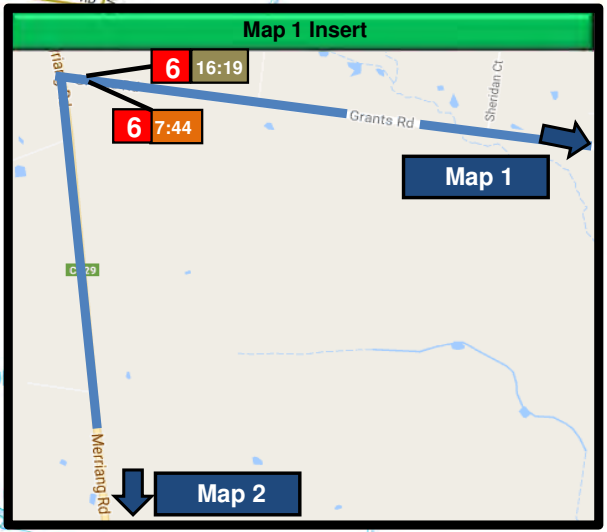

Effective: 04th FEBRUARY 2021

Map 2 via Map 1 Insert

Map 1 via Map 1 Insert

PM: Red Line From School From Map 3

AM: Green Line to School

To Map 3

SOUTH MORANG 3752

Whittlesea

200m

Map

Map 2

AM: Green Line to School

PM: Red Line From School

Arrive at School 8:20
Depart School 15:25

13 15:40

182 H8

Marymede College: Eden Park

Bus Stop Location AM	Stop	Bus Stop Location PM
Ninth Avenue before First Avenue	1	Ninth Avenue after First Avenue
Eighth Avenue between First Avenue and Second Avenue	2	Eighth Avenue between First Avenue and Second Avenue
Glenburnie Road before Seventh Avenue	3	Glenburnie Road after Seventh Avenue
Sixth Avenue before Second Avenue	4	Sixth Avenue after Second Avenue
Second Avenue after Fifth Avenue	5	Second Avenue before Fifth Avenue
Grants Rd before Merriang Rd at vehicle turnout	6	Grants Rd after Merriang Rd at vehicle turnout
Pine Park Drive before Saltlake Boulevard at 356 bus stop	7	Pine Park Drive before Saltlake Boulevard at 356 bus stop
De Rossi Boulevard before Beresford Rd	8	De Rossi Boulevard after Beresford Rd
Contempo Boulevard after Evolve Drive	8A	Contempo Boulevard before Evolve Drive at 358 bus stop
Contempo Boulevard before Edgars Road	9	Edgars Road before Contempo Boulevard
Edgars Road after Harvest Home Road at 357 bus stop	10	Harvest Home Rd after Edgars Road
Greenfields Drive after Farmhouse Boulevard at 358 bus stop	11	Greenfields Drive after Farmhouse Boulevard at 358 bus stop
Manor House Drive before Hertiz Drive at 358 bus stop	12	Manor House Drive after Hertiz Drive at 358 bus stop
	13	McDonalds Road (58) after Pindari Avenue at 556, 901 bus stop