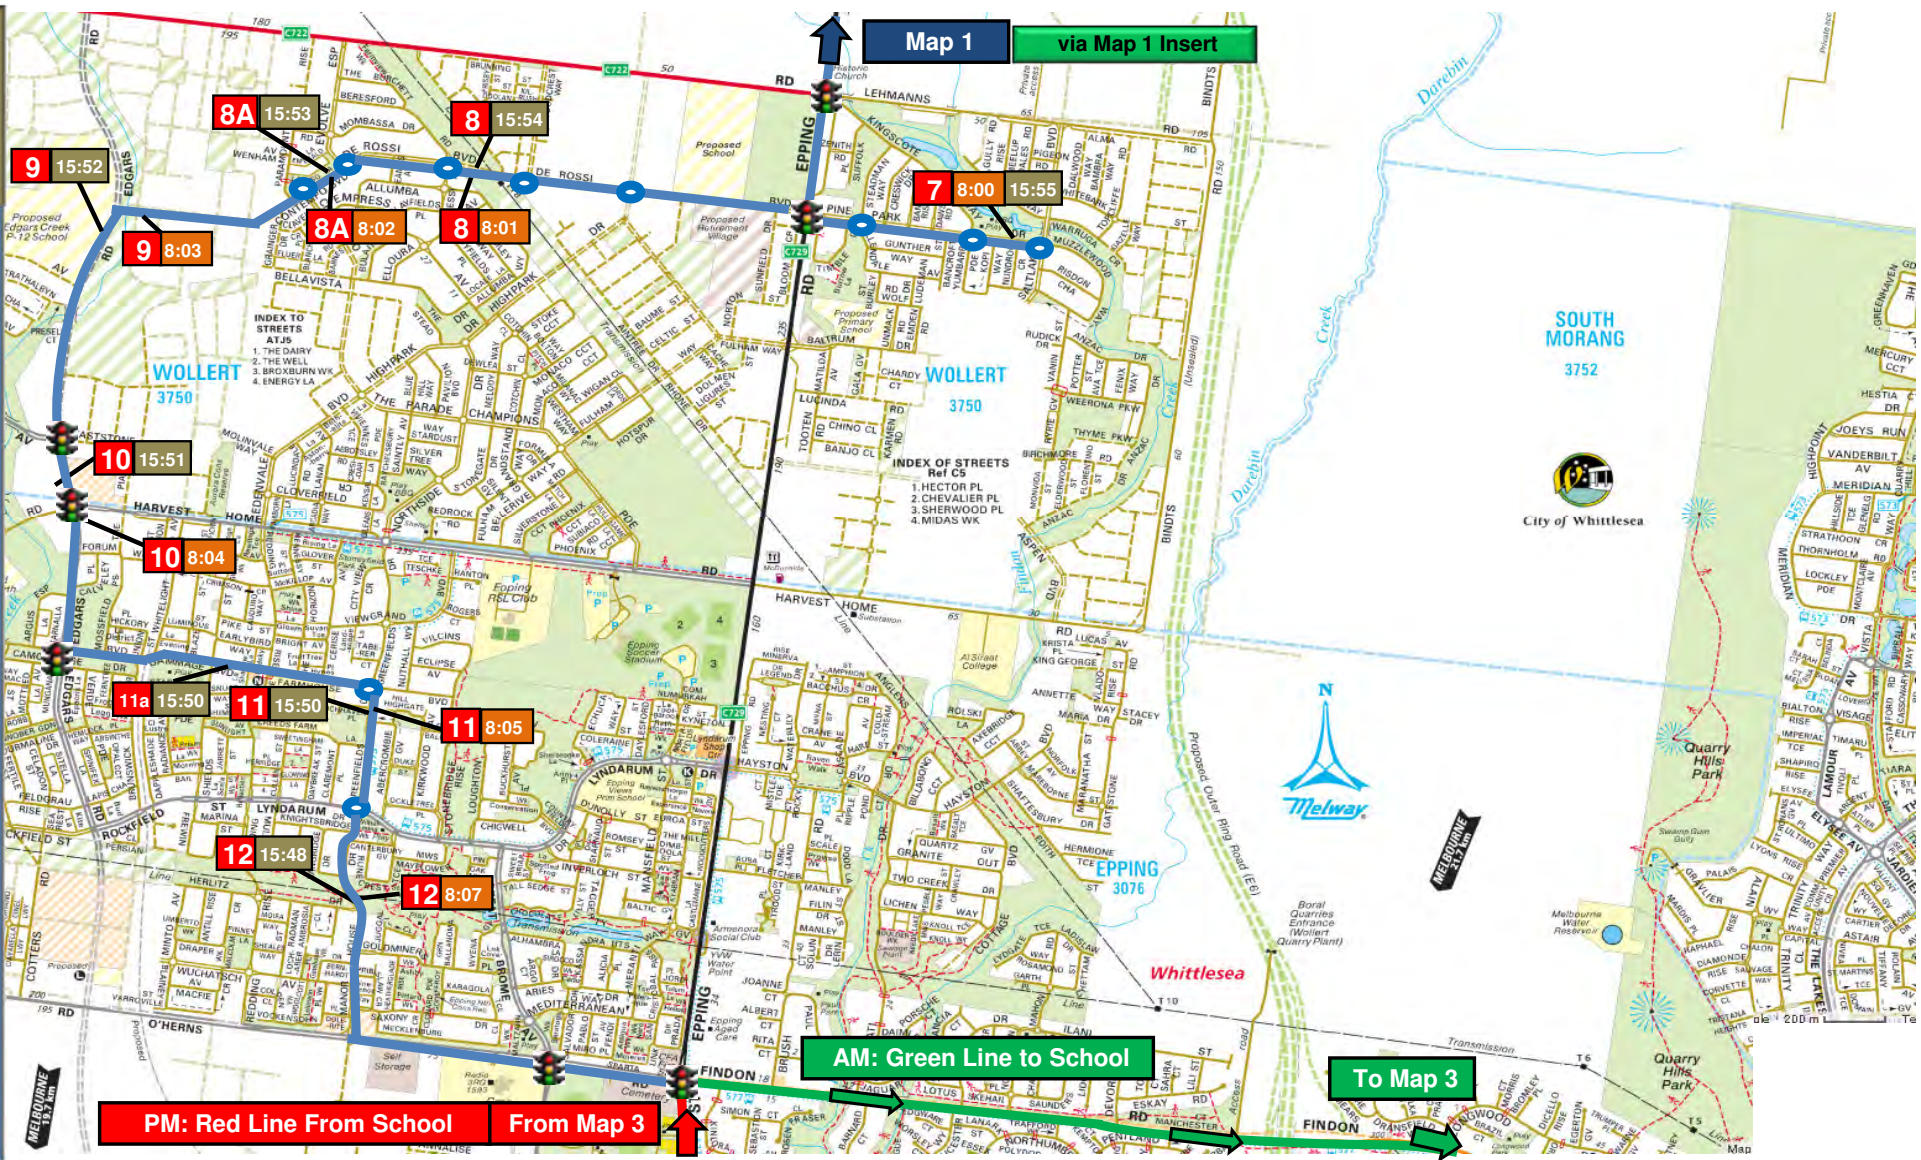

Effective: 04th FEBRUARY 2021

Map 2 via Map 1 Insert

Map 1 via Map 1 Insert

PM: Red Line From School From Map 3

AM: Green Line to School

To Map 3

SOUTH MORANG 3752

Whittlesea

200m

Map

Map 2

AM: Green Line to School

PM: Red Line From School

Arrive at School 8:20
Depart School 15:25

13 15:40

182 H8

Marymede College: Eden Park

Bus Stop Location AM	Stop	Bus Stop Location PM
Ninth Avenue before First Avenue	1	Ninth Avenue after First Avenue
Eighth Avenue between First Avenue and Second Avenue	2	Eighth Avenue between First Avenue and Second Avenue
Glenburnie Road before Seventh Avenue	3	Glenburnie Road after Seventh Avenue
Sixth Avenue before Second Avenue	4	Sixth Avenue after Second Avenue
Second Avenue after Fifth Avenue	5	Second Avenue before Fifth Avenue
Grants Rd before Merriang Rd at vehicle turnout	6	Grants Rd after Merriang Rd at vehicle turnout
Pine Park Drive before Saltlake Boulevard at 356 bus stop	7	Pine Park Drive before Saltlake Boulevard at 356 bus stop
De Rossi Boulevard before Beresford Rd	8	De Rossi Boulevard after Beresford Rd
Contempo Boulevard after Evolve Drive	8A	Contempo Boulevard before Evolve Drive at 358 bus stop
Contempo Boulevard before Edgars Road	9	Edgars Road before Contempo Boulevard
Edgars Road after Harvest Home Road at 357 bus stop	10	Harvest Home Rd after Edgars Road
Greenfields Drive after Farmhouse Boulevard at 358 bus stop	11	Greenfields Drive after Farmhouse Boulevard at 358 bus stop
Manor House Drive before Hertiz Drive at 358 bus stop	12	Manor House Drive after Hertiz Drive at 358 bus stop
	13	McDonalds Road (58) after Pindari Avenue at 556, 901 bus stop