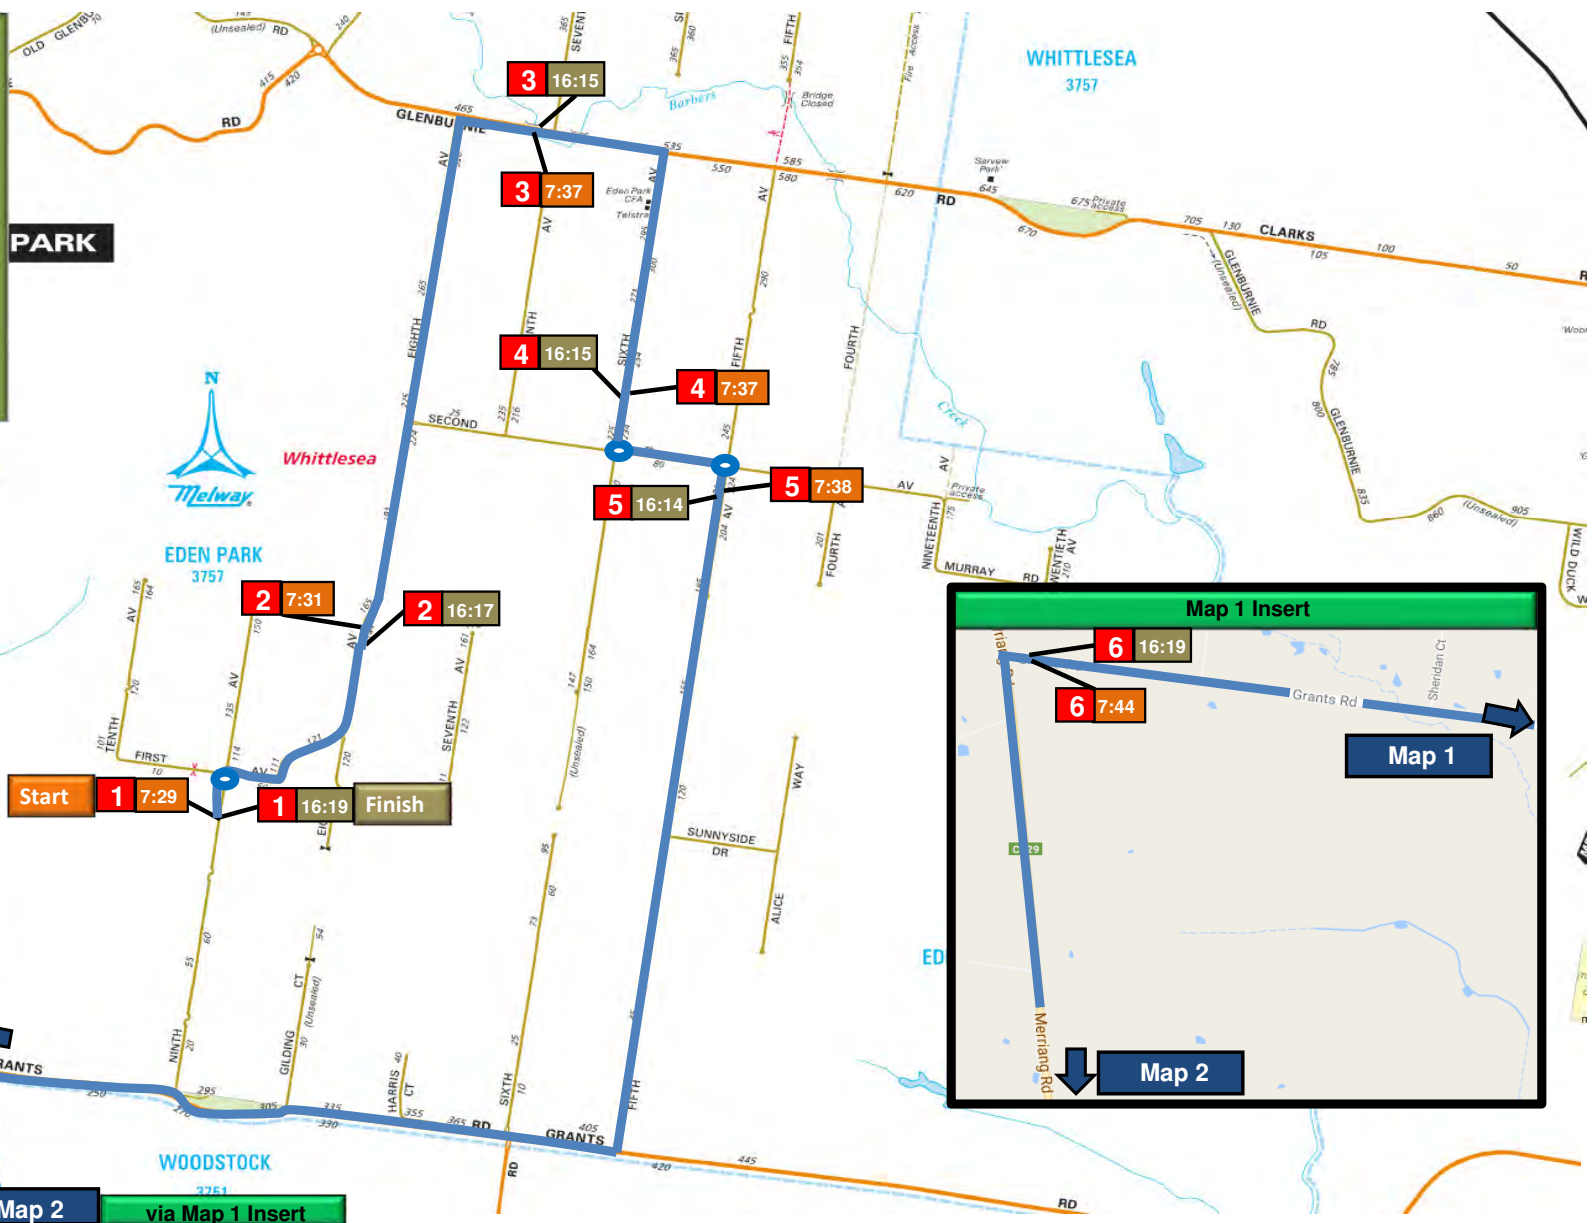

Effective: 04th FEBRUARY 2021

Map 2 via Map 1 Insert

Map 1 via Map 1 Insert

PM: Red Line From School From Map 3

AM: Green Line to School

To Map 3

SOUTH MORANG 3752

Whittlesea

200m

Map

Map 2

AM: Green Line to School

PM: Red Line From School

Arrive at School 8:20
Depart School 15:25

13 15:40

182 H8

Marymede College: Eden Park

Bus Stop Location AM	Stop	Bus Stop Location PM
Ninth Avenue before First Avenue	1	Ninth Avenue after First Avenue
Eighth Avenue between First Avenue and Second Avenue	2	Eighth Avenue between First Avenue and Second Avenue
Glenburnie Road before Seventh Avenue	3	Glenburnie Road after Seventh Avenue
Sixth Avenue before Second Avenue	4	Sixth Avenue after Second Avenue
Second Avenue after Fifth Avenue	5	Second Avenue before Fifth Avenue
Grants Rd before Merriang Rd at vehicle turnout	6	Grants Rd after Merriang Rd at vehicle turnout
Pine Park Drive before Saltlake Boulevard at 356 bus stop	7	Pine Park Drive before Saltlake Boulevard at 356 bus stop
De Rossi Boulevard before Beresford Rd	8	De Rossi Boulevard after Beresford Rd
Contempo Boulevard after Evolve Drive	8A	Contempo Boulevard before Evolve Drive at 358 bus stop
Contempo Boulevard before Edgars Road	9	Edgars Road before Contempo Boulevard
Edgars Road after Harvest Home Road at 357 bus stop	10	Harvest Home Rd after Edgars Road
Greenfields Drive after Farmhouse Boulevard at 358 bus stop	11	Greenfields Drive after Farmhouse Boulevard at 358 bus stop
Manor House Drive before Hertiz Drive at 358 bus stop	12	Manor House Drive after Hertiz Drive at 358 bus stop
	13	McDonalds Road (58) after Pindari Avenue at 556, 901 bus stop