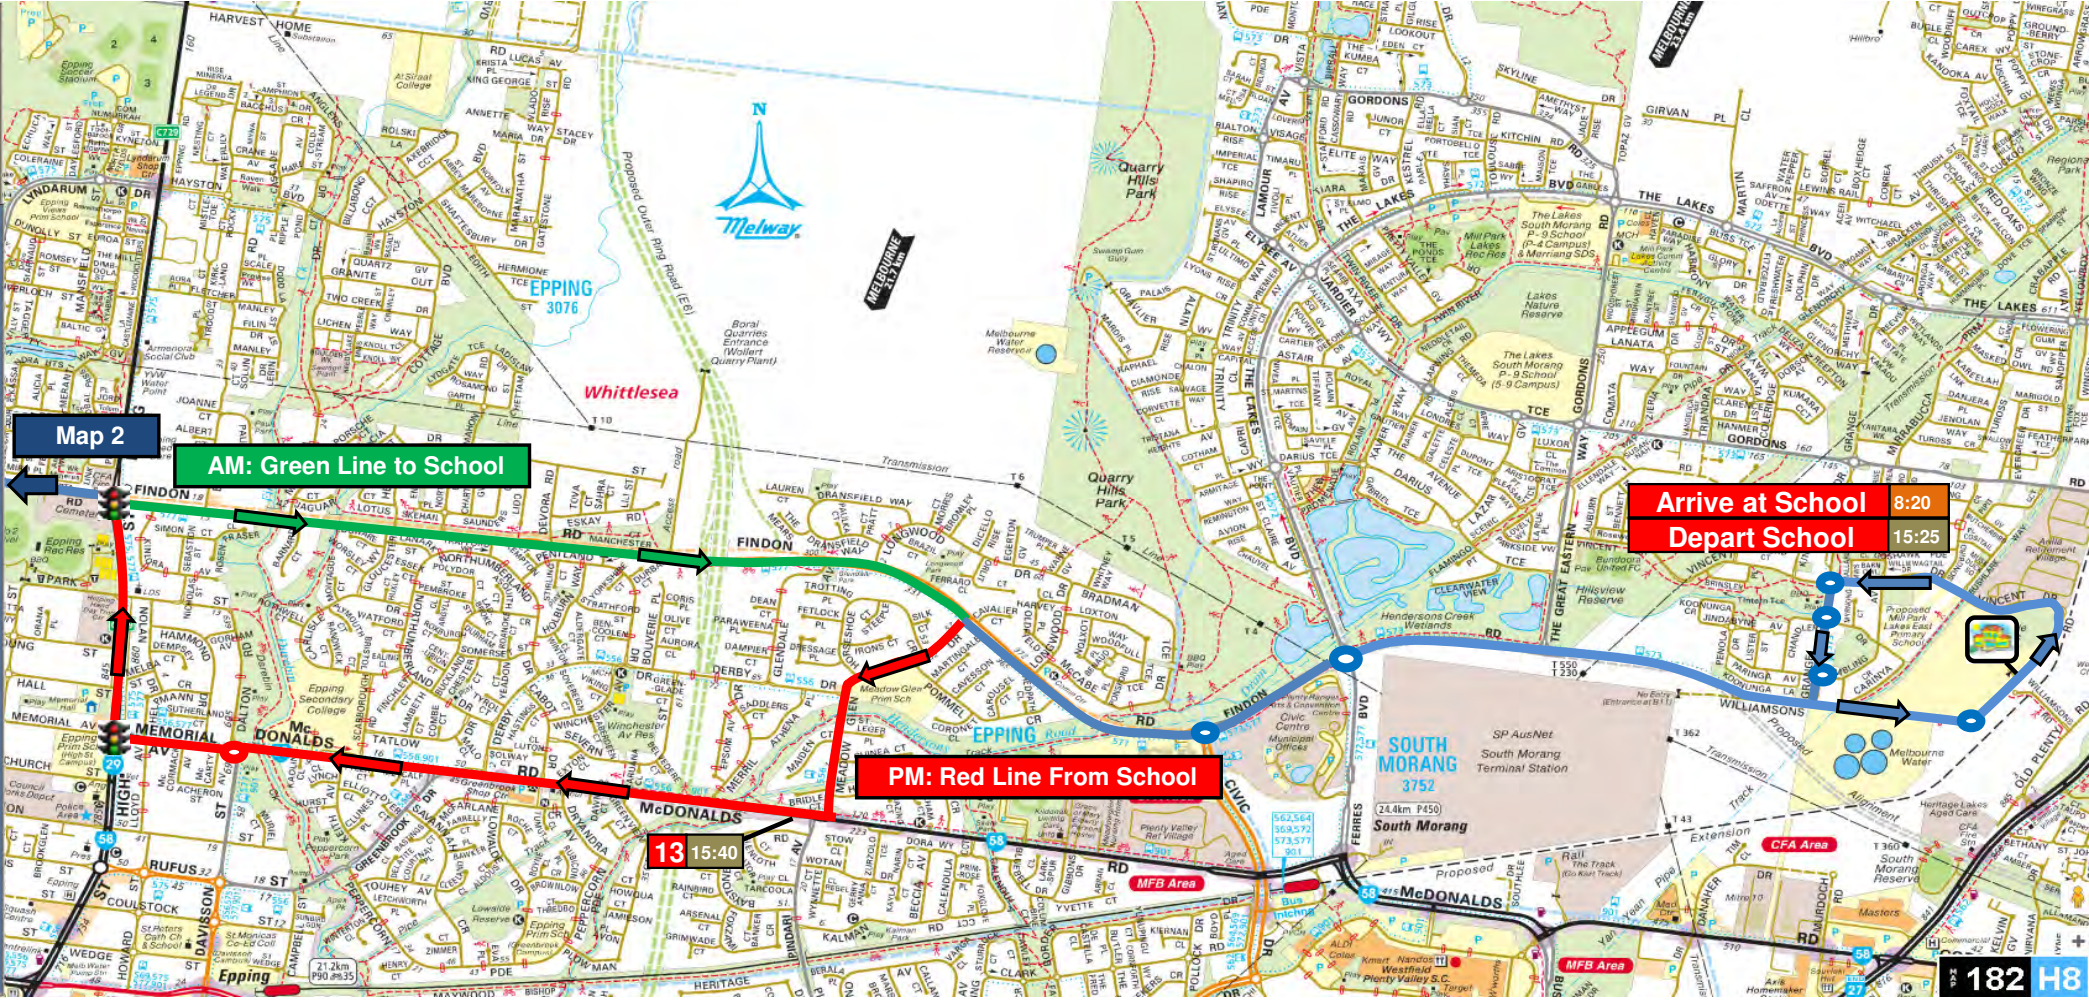

Effective: 04th FEBRUARY 2021

Map 2 via Map 1 Insert

Map 1 via Map 1 Insert

PM: Red Line From School From Map 3

AM: Green Line to School

To Map 3

SOUTH MORANG 3752

Whittlesea

200m

Map

Map 2

AM: Green Line to School

PM: Red Line From School

Arrive at School 8:20
Depart School 15:25

13 15:40

182 H8

Marymede College: Eden Park

Bus Stop Location AM	Stop	Bus Stop Location PM
Ninth Avenue before First Avenue	1	Ninth Avenue after First Avenue
Eighth Avenue between First Avenue and Second Avenue	2	Eighth Avenue between First Avenue and Second Avenue
Glenburnie Road before Seventh Avenue	3	Glenburnie Road after Seventh Avenue
Sixth Avenue before Second Avenue	4	Sixth Avenue after Second Avenue
Second Avenue after Fifth Avenue	5	Second Avenue before Fifth Avenue
Grants Rd before Merriang Rd at vehicle turnout	6	Grants Rd after Merriang Rd at vehicle turnout
Pine Park Drive before Saltlake Boulevard at 356 bus stop	7	Pine Park Drive before Saltlake Boulevard at 356 bus stop
De Rossi Boulevard before Beresford Rd	8	De Rossi Boulevard after Beresford Rd
Contempo Boulevard after Evolve Drive	8A	Contempo Boulevard before Evolve Drive at 358 bus stop
Contempo Boulevard before Edgars Road	9	Edgars Road before Contempo Boulevard
Edgars Road after Harvest Home Road at 357 bus stop	10	Harvest Home Rd after Edgars Road
Greenfields Drive after Farmhouse Boulevard at 358 bus stop	11	Greenfields Drive after Farmhouse Boulevard at 358 bus stop
Manor House Drive before Hertiz Drive at 358 bus stop	12	Manor House Drive after Hertiz Drive at 358 bus stop
	13	McDonalds Road (58) after Pindari Avenue at 556, 901 bus stop