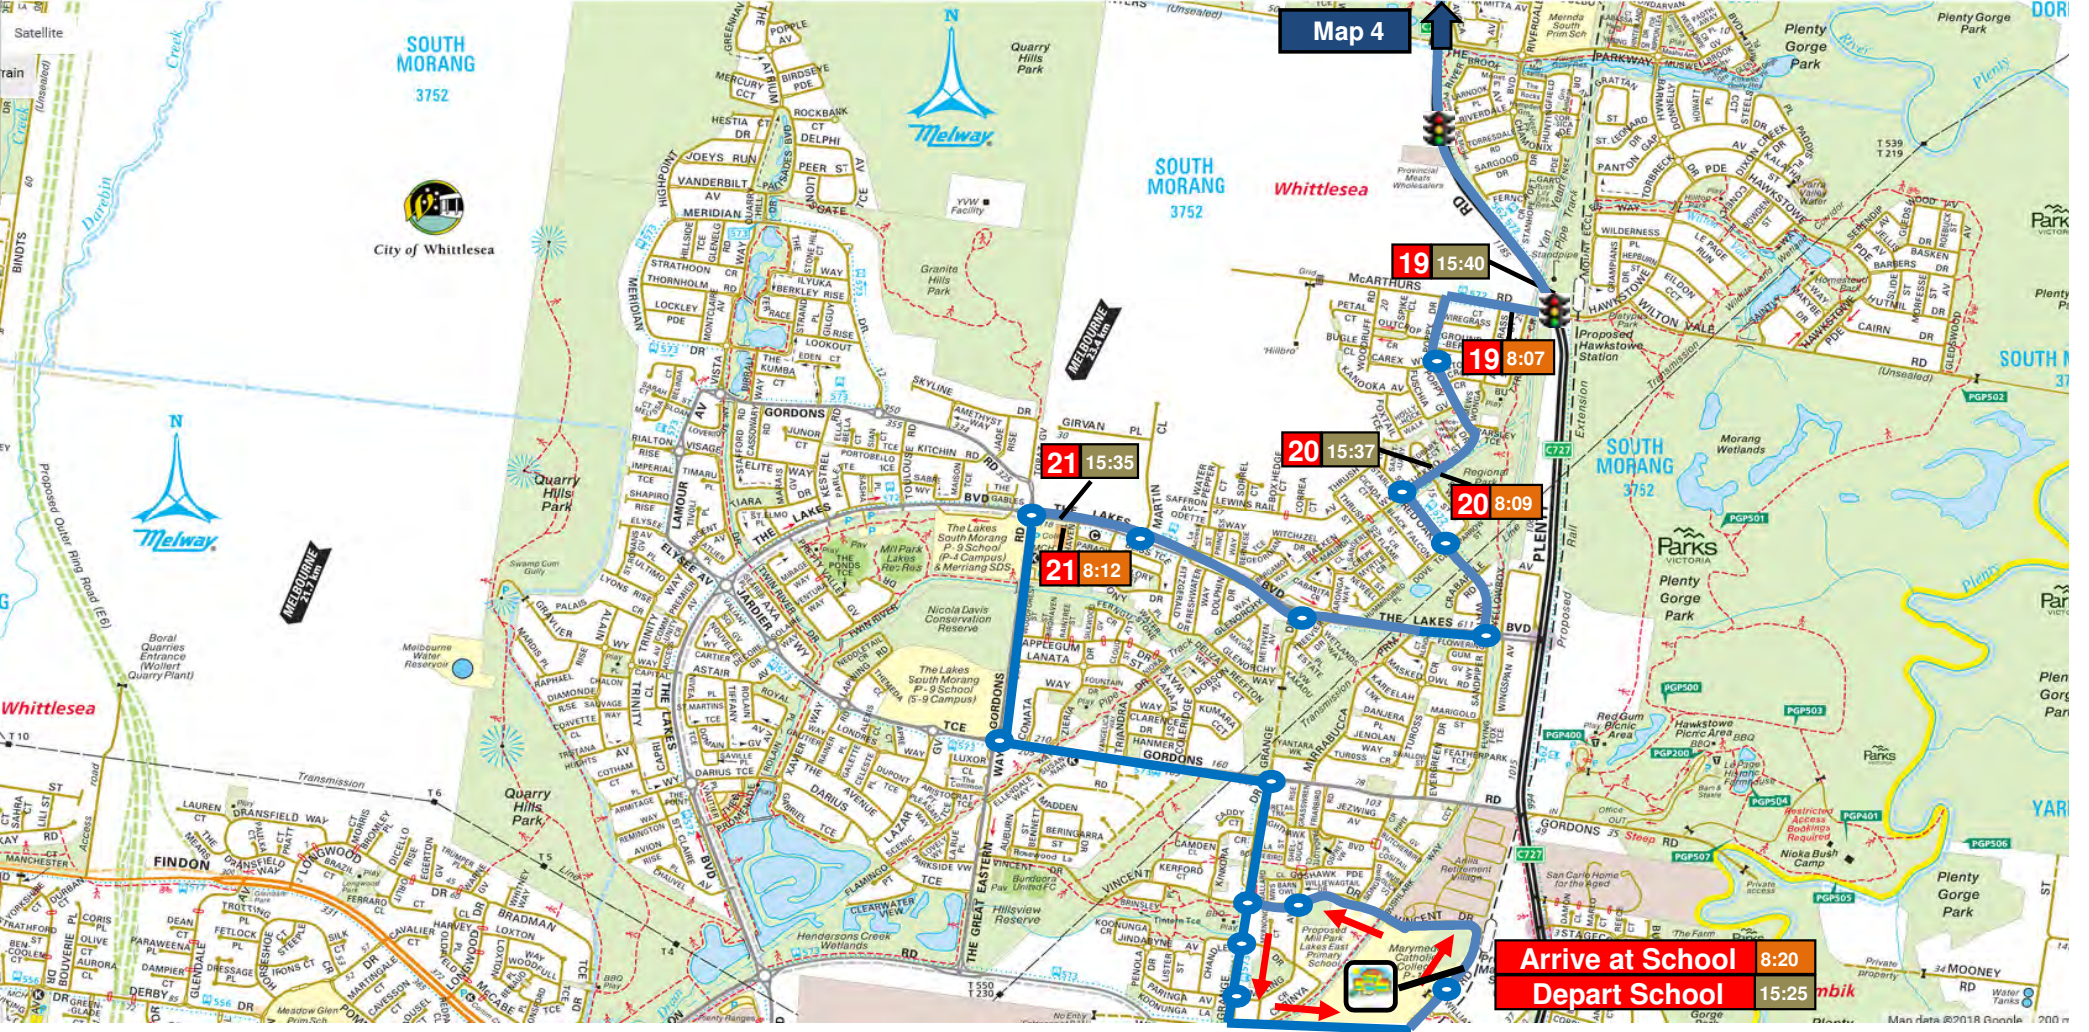

6 16:08

6 7:37

SOUTH MORANG
 3752

Arrive at School 8:20
Depart School 15:25 mbk

Marymede College: Kinglake

Bus Stop Location AM	Stop	Bus Stop Location PM
Glenburn Road after Merlyn Street	1	Glenburn Road before Merlyn Street
Whittlesea - Kinglake Road (C724) before Glenburn Road at 384 bus stop	2	Whittlesea - Kinglake Road (C724) before Glenburn Road at 384 bus stop
Watsons Road before Marks Road	3	Watsons Road after Marks Road
Whittlesea - Kinglake Road (C724) before Burtons Road at 384 bus stop	4	Whittlesea - Kinglake Road (C724) after Kings Road at 384 bus stop
Whittlesea - Kinglake Road (C724) before W'sea - Yea Road at 384 bus stop	5	Whittlesea - Kinglake Road (C724) after W'sea - Yea Road at 384 bus stop
Yea Road (C725) before Humvale Road	6	Yea Road (C725) before Humvale Road in driveway
Yea Road (C725) before Fore Street at 384 bus stop	7	Yea Road (C725) after Fore Street at 384 bus stop
Church Street before Walnut Street at 382, 385 bus stop	8	Walnut Street after James Street at 382, 384 bus stop
Plenty Road (C727) before Retland Drive at 382, 385 bus stop	9	Plenty Road (C727) before Retland Drive at 382, 385 bus stop
Plenty Road (C727) adjacent to KJ Motorcycles at 382, 385 bus stop	10	Plenty Road (C727) opposite KJ Motorcycles at 382, 385 bus stop
Plenty Road (C727) after Donnybrook Road (C725) at 382, 385 bus stop	11	Plenty Road (C727) after Donnybrook Road (C725) at 382, 385 bus stop
Masons Road before Sumner Drive at 386 bus stop	12	Sumner Drive before Masons Road
Galloway Drive after Mernda Village Drive at 386, 388 bus stop	13	Mernda Village Drive after Galloway Drive at 386 bus stop
Galloway Drive after Stradling Rise at 386 bus stop	14	Galloway Drive after Stradling Rise at 386 bus stop
Cravens Road after Bridge Inn Road at 386 bus stop	15	Cravens Road before Bridge Inn Road at 386 bus stop
Cravens Road before Cortona Grange at 386 bus stop	16	Cravens Road before Cortona Grange at 386 bus stop
Breadalbane Avenue after Leonardo Drive at 387 bus stop	17	Breadalbane Avenue before Leonardo Drive at 387 bus stop
Breadalbane Avenue before Waterview Drive	18	Waterview Drive before Breadalbane Avenue at 386 bus stop
Plenty Road (C727) after McArthurs Road at 382, 386 bus stop	19	McArthurs Road after Plenty Road (C727) at 386, 387 bus stop
Cuckoo Street after Redbark Hill Circuit at 386, 387 bus stop	20	Cuckoo Street before Redbark Hill Circuit at 386, 387 bus stop
The Lakes Boulevard before Gordons Road at 386, 387 bus stop	21	The Lakes Boulevard after Gordons Road at 386, 387 bus stop