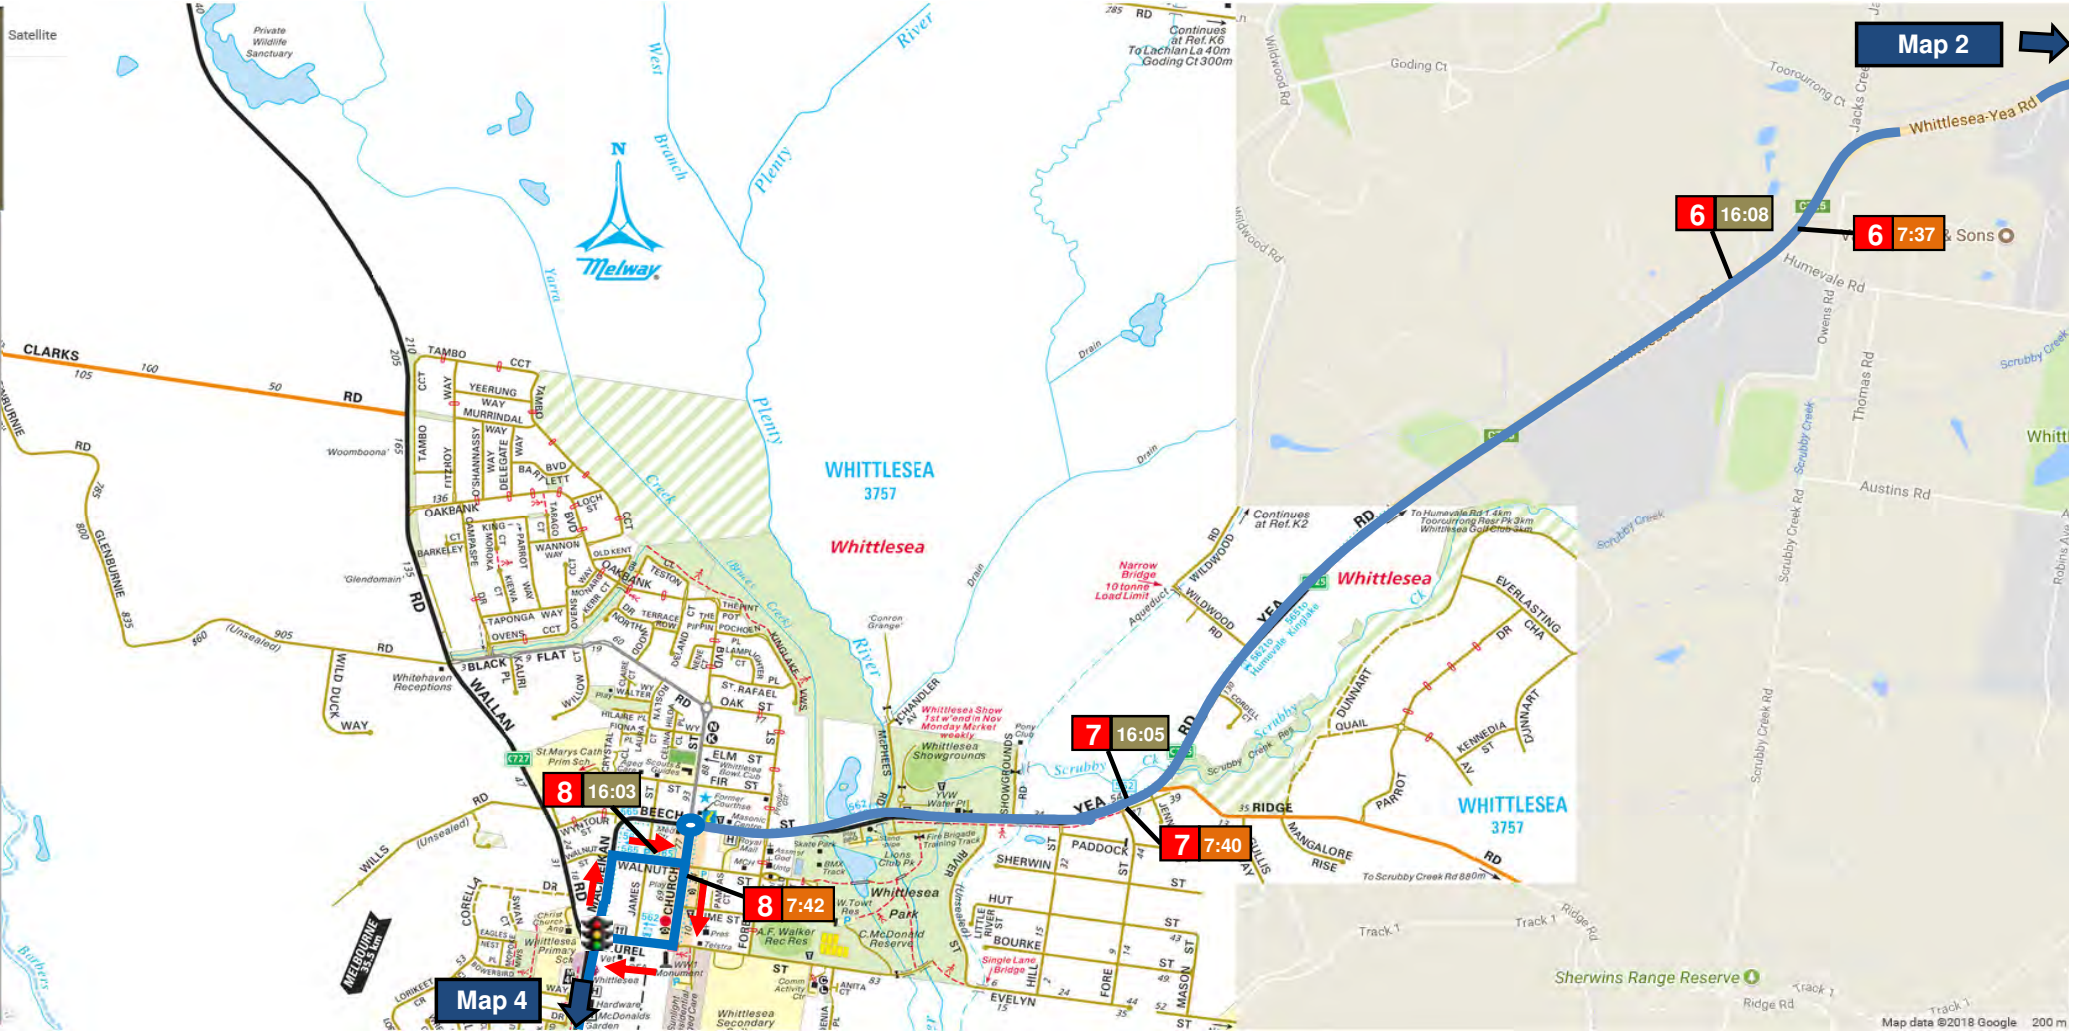

Map 4

Map 2

8 16:03

8 7:42

7 16:05

7 7:40

6 16:08

6 7:37