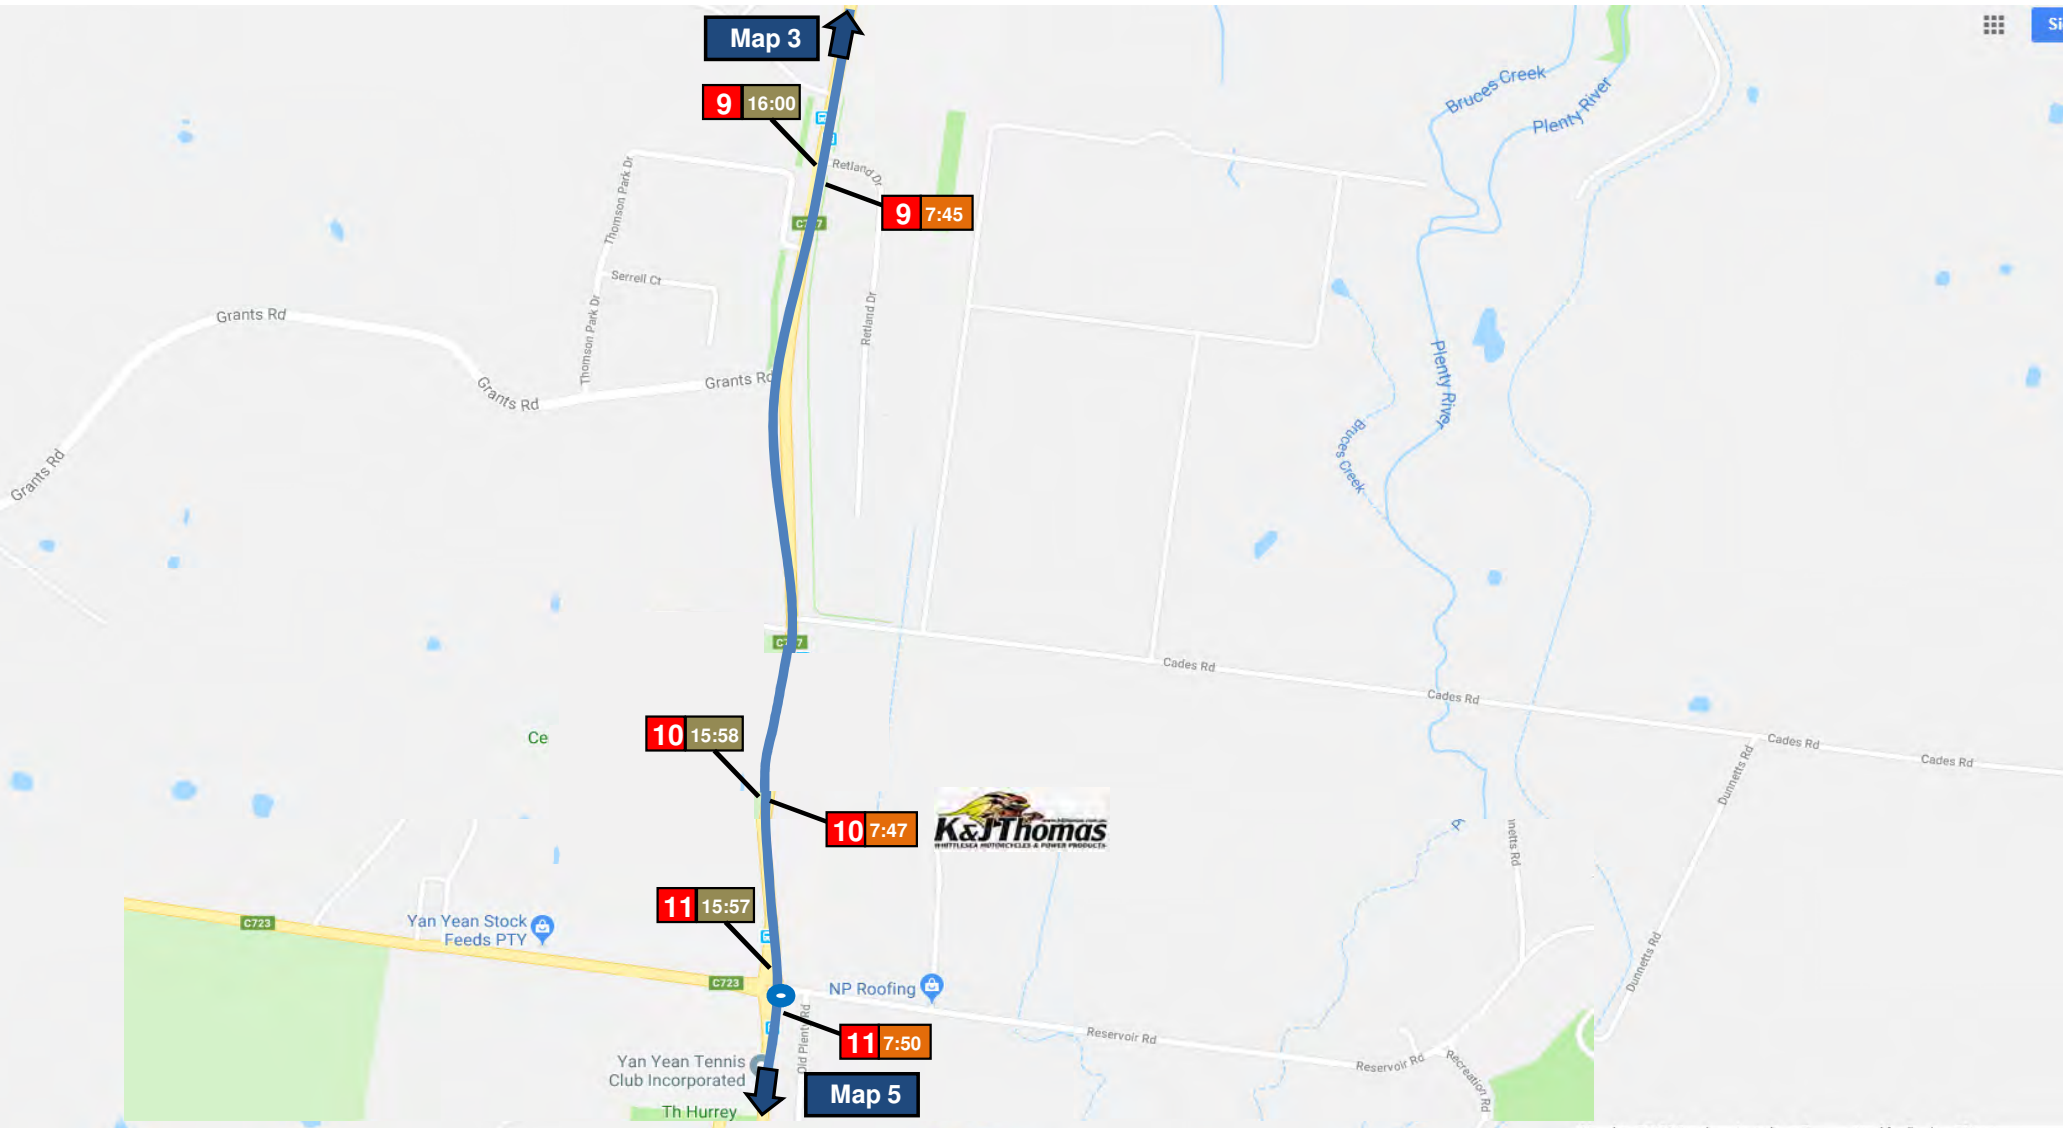

6 16:08

6 7:37

SOUTH MORANG
 3752

Arrive at School 8:20
Depart School 15:25 mbk

Marymede College: Kinglake

Bus Stop Location AM	Stop	Bus Stop Location PM
Glenburn Road after Merlyn Street	1	Glenburn Road before Merlyn Street
Whittlesea - Kinglake Road (C724) before Glenburn Road at 384 bus stop	2	Whittlesea - Kinglake Road (C724) before Glenburn Road at 384 bus stop
Watsons Road before Marks Road	3	Watsons Road after Marks Road
Whittlesea - Kinglake Road (C724) before Burtons Road at 384 bus stop	4	Whittlesea - Kinglake Road (C724) after Kings Road at 384 bus stop
Whittlesea - Kinglake Road (C724) before W'sea - Yea Road at 384 bus stop	5	Whittlesea - Kinglake Road (C724) after W'sea - Yea Road at 384 bus stop
Yea Road (C725) before Humvale Road	6	Yea Road (C725) before Humvale Road in driveway
Yea Road (C725) before Fore Street at 384 bus stop	7	Yea Road (C725) after Fore Street at 384 bus stop
Church Street before Walnut Street at 382, 385 bus stop	8	Walnut Street after James Street at 382, 384 bus stop
Plenty Road (C727) before Retland Drive at 382, 385 bus stop	9	Plenty Road (C727) before Retland Drive at 382, 385 bus stop
Plenty Road (C727) adjacent to KJ Motorcycles at 382, 385 bus stop	10	Plenty Road (C727) opposite KJ Motorcycles at 382, 385 bus stop
Plenty Road (C727) after Donnybrook Road (C725) at 382, 385 bus stop	11	Plenty Road (C727) after Donnybrook Road (C725) at 382, 385 bus stop
Masons Road before Sumner Drive at 386 bus stop	12	Sumner Drive before Masons Road
Galloway Drive after Mernda Village Drive at 386, 388 bus stop	13	Mernda Village Drive after Galloway Drive at 386 bus stop
Galloway Drive after Stradling Rise at 386 bus stop	14	Galloway Drive after Stradling Rise at 386 bus stop
Cravens Road after Bridge Inn Road at 386 bus stop	15	Cravens Road before Bridge Inn Road at 386 bus stop
Cravens Road before Cortona Grange at 386 bus stop	16	Cravens Road before Cortona Grange at 386 bus stop
Breadalbane Avenue after Leonardo Drive at 387 bus stop	17	Breadalbane Avenue before Leonardo Drive at 387 bus stop
Breadalbane Avenue before Waterview Drive	18	Waterview Drive before Breadalbane Avenue at 386 bus stop
Plenty Road (C727) after McArthurs Road at 382, 386 bus stop	19	McArthurs Road after Plenty Road (C727) at 386, 387 bus stop
Cuckoo Street after Redbark Hill Circuit at 386, 387 bus stop	20	Cuckoo Street before Redbark Hill Circuit at 386, 387 bus stop
The Lakes Boulevard before Gordons Road at 386, 387 bus stop	21	The Lakes Boulevard after Gordons Road at 386, 387 bus stop