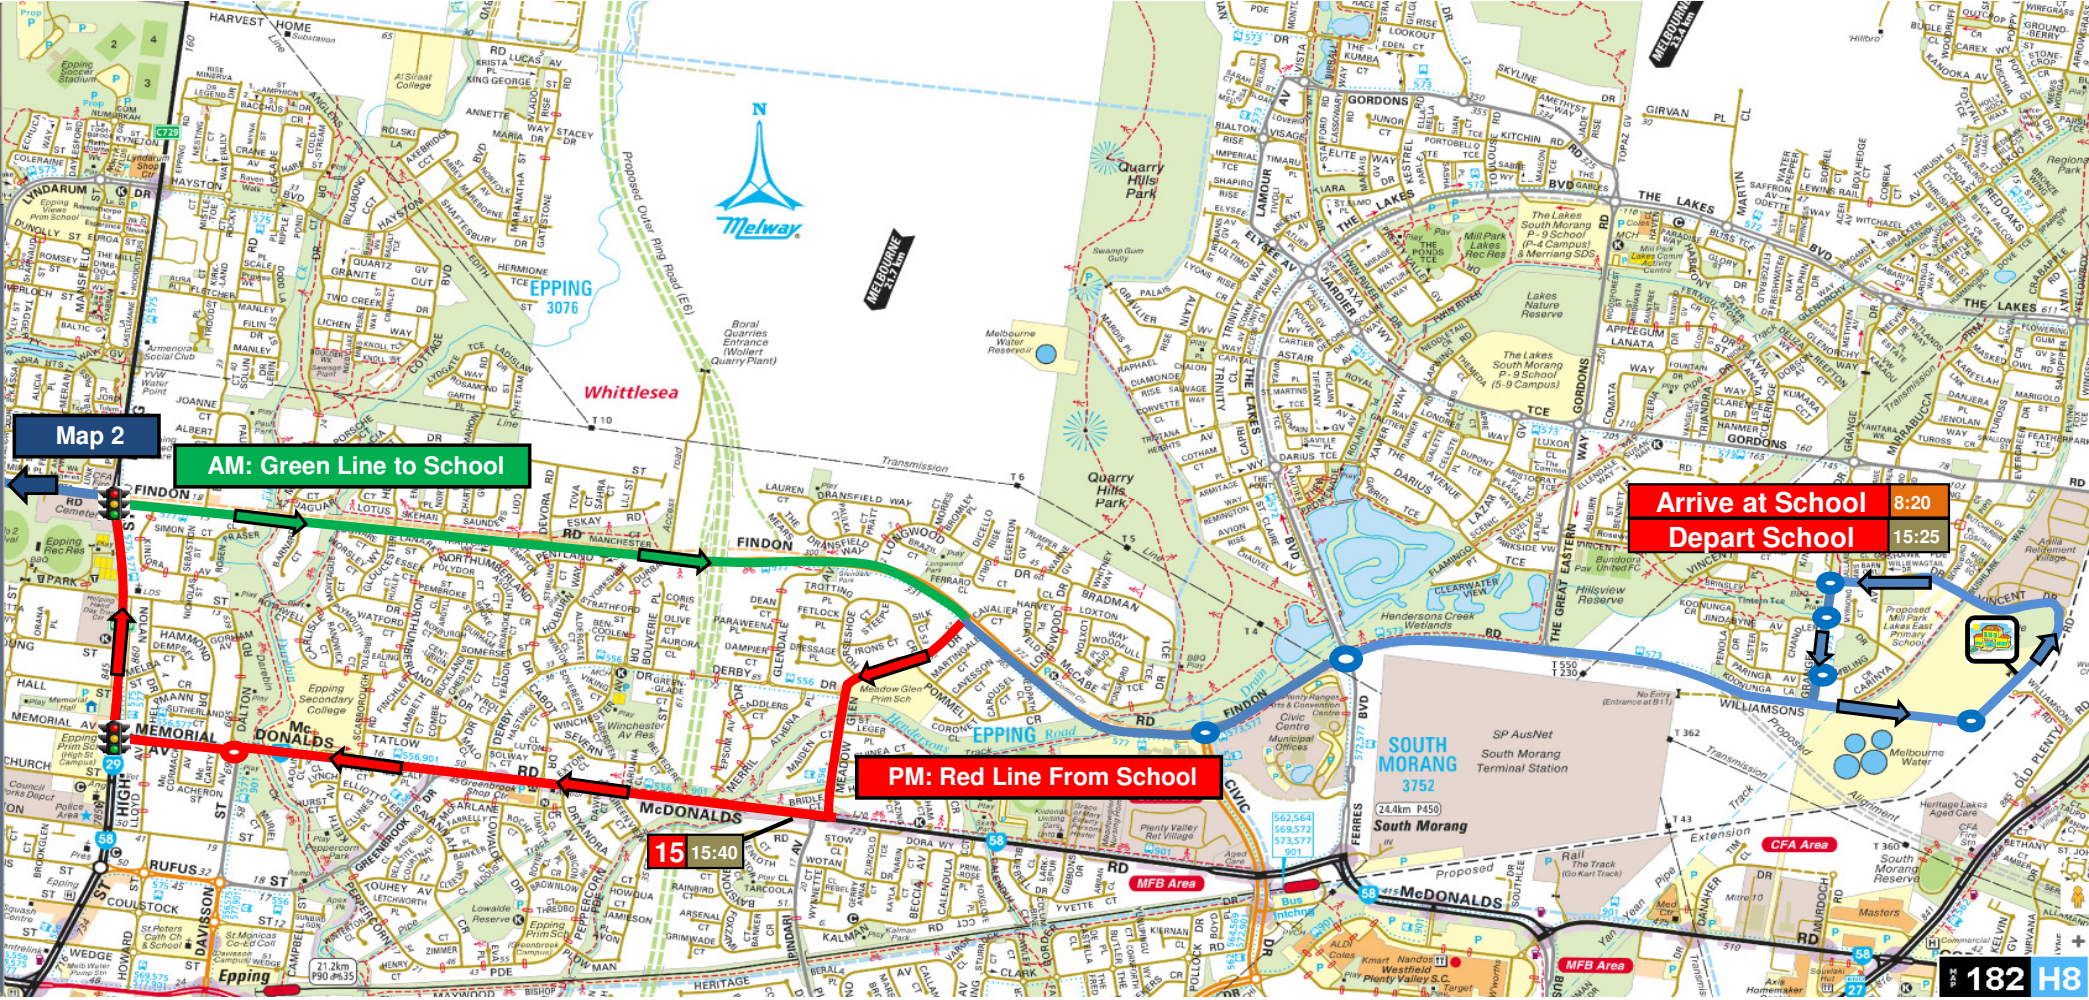

Effective: 17th February 2020

Map 2 via Map 1 Insert

Map 2

AM: Green Line to School

PM: Red Line From School

Arrive at School 8:20
Depart School 15:25

15 15:40

182 H8

Marymede College: Eden Park

Bus Stop Location AM	Stop	Bus Stop Location PM
Ninth Avenue before First Avenue	1	Ninth Avenue after First Avenue
Eighth Avenue between First Avenue and Second Avenue	2	Eighth Avenue between First Avenue and Second Avenue
Glenburnie Road before Seventh Avenue	3	Glenburnie Road after Seventh Avenue
Sixth Avenue before Second Avenue	4	Sixth Avenue after Second Avenue
Second Avenue after Fifth Avenue	5	Second Avenue before Fifth Avenue
Fifth Avenue before Grants Road	6	Fifth Avenue after Grants Road
230 Grants Road (at service road)	7	230 Grants Road (at service road) **After Stop 1 in PM**
Grants Rd before Merriang Rd at vehicle turnout	8	Grants Rd after Merriang Rd at vehicle turnout
Pine Park Drive before Saltlake Boulevard at 356 bus stop	9	Pine Park Drive before Saltlake Boulevard at 356 bus stop
Contempo Boulevard after Evolve Drive	10	Contempo Boulevard before Evolve Drive at 358 bus stop
Contempo Boulevard before Edgars Road	11	Edgars Road before Contempo Boulevard
Edgars Road after Harvest Home Road at 357 bus stop	12	Harvest Home Rd after Edgars Road
Greenfields Drive after Farmhouse Boulevard at 358 bus stop	13	Greenfields Drive after Farmhouse Boulevard at 358 bus stop
Manor House Drive before Hertiz Drive at 358 bus stop	14	Manor House Drive after Hertiz Drive at 358 bus stop
	15	McDonalds Road (58) after Pindari Avenue at 556, 901 bus stop