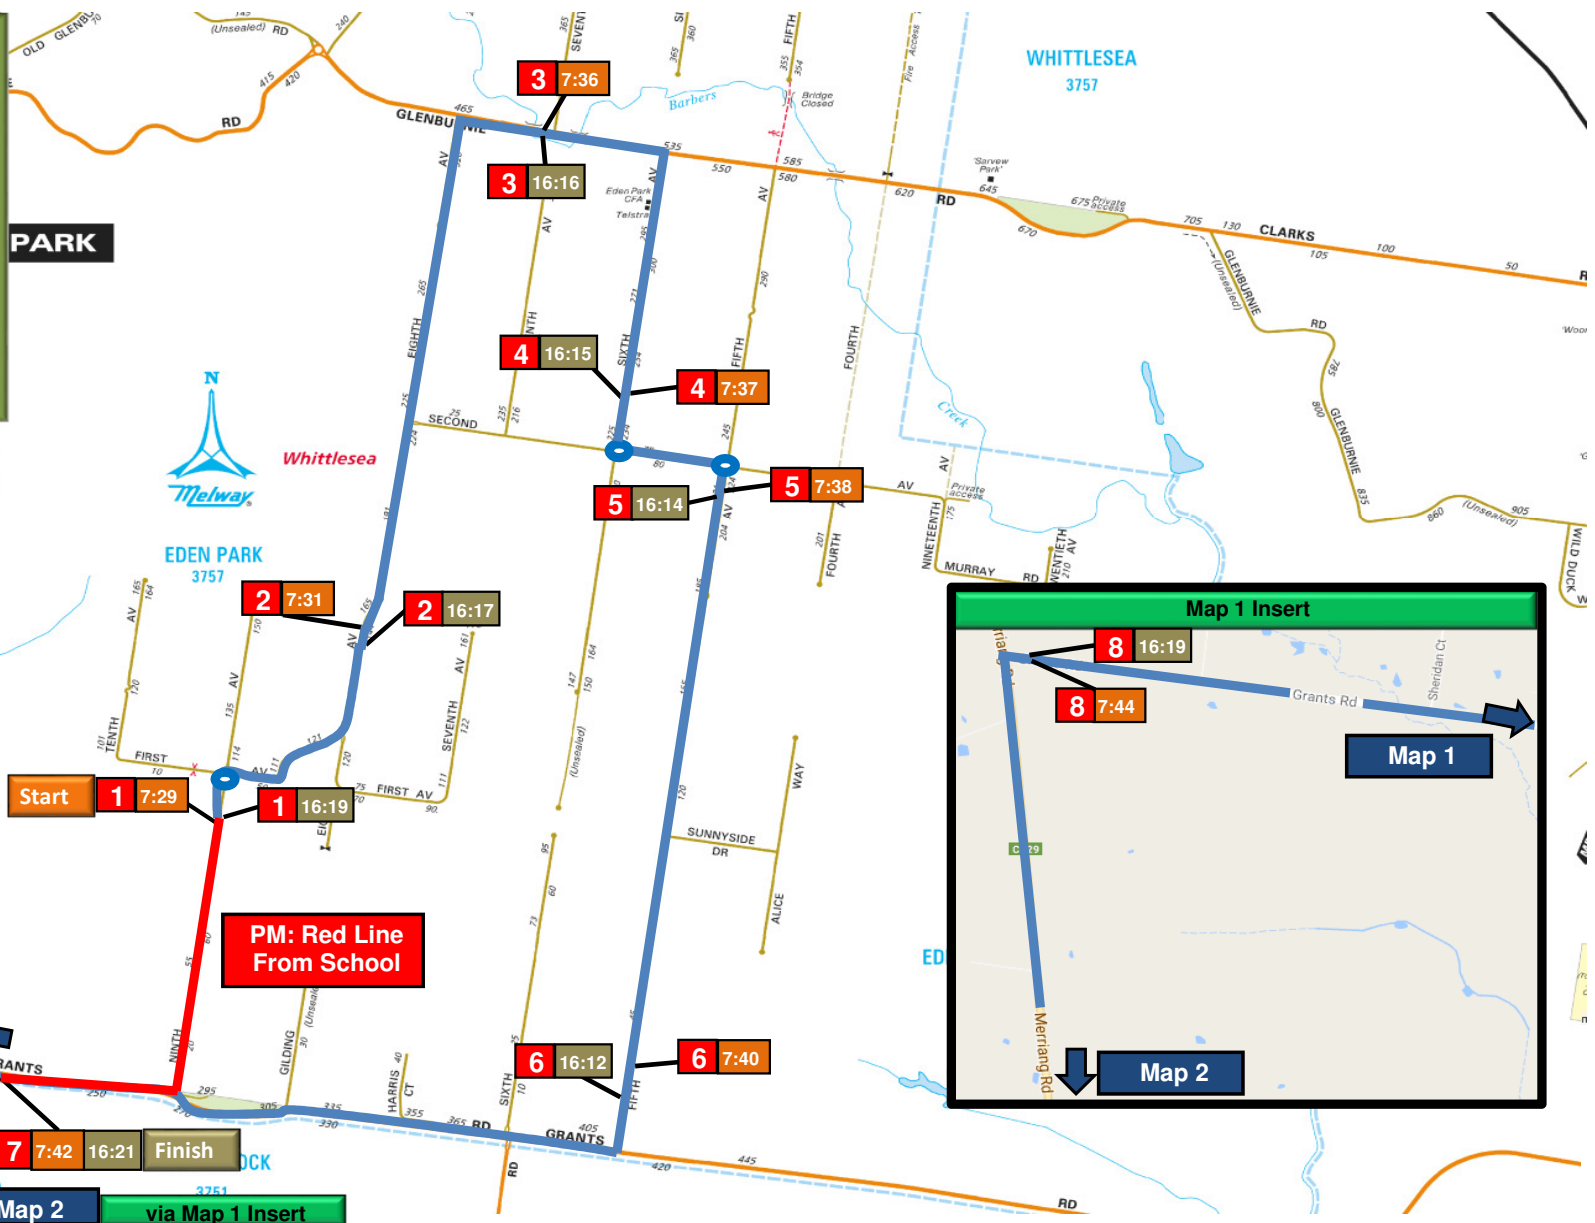

Effective: 17th February 2020

Map 2 via Map 1 Insert

Map 2

AM: Green Line to School

PM: Red Line From School

Arrive at School 8:20
Depart School 15:25

15 15:40

182 H8

Marymede College: Eden Park

Bus Stop Location AM	Stop	Bus Stop Location PM
Ninth Avenue before First Avenue	1	Ninth Avenue after First Avenue
Eighth Avenue between First Avenue and Second Avenue	2	Eighth Avenue between First Avenue and Second Avenue
Glenburnie Road before Seventh Avenue	3	Glenburnie Road after Seventh Avenue
Sixth Avenue before Second Avenue	4	Sixth Avenue after Second Avenue
Second Avenue after Fifth Avenue	5	Second Avenue before Fifth Avenue
Fifth Avenue before Grants Road	6	Fifth Avenue after Grants Road
230 Grants Road (at service road)	7	230 Grants Road (at service road) **After Stop 1 in PM**
Grants Rd before Merriang Rd at vehicle turnout	8	Grants Rd after Merriang Rd at vehicle turnout
Pine Park Drive before Saltlake Boulevard at 356 bus stop	9	Pine Park Drive before Saltlake Boulevard at 356 bus stop
Contempo Boulevard after Evolve Drive	10	Contempo Boulevard before Evolve Drive at 358 bus stop
Contempo Boulevard before Edgars Road	11	Edgars Road before Contempo Boulevard
Edgars Road after Harvest Home Road at 357 bus stop	12	Harvest Home Rd after Edgars Road
Greenfields Drive after Farmhouse Boulevard at 358 bus stop	13	Greenfields Drive after Farmhouse Boulevard at 358 bus stop
Manor House Drive before Hertiz Drive at 358 bus stop	14	Manor House Drive after Hertiz Drive at 358 bus stop
	15	McDonalds Road (58) after Pindari Avenue at 556, 901 bus stop