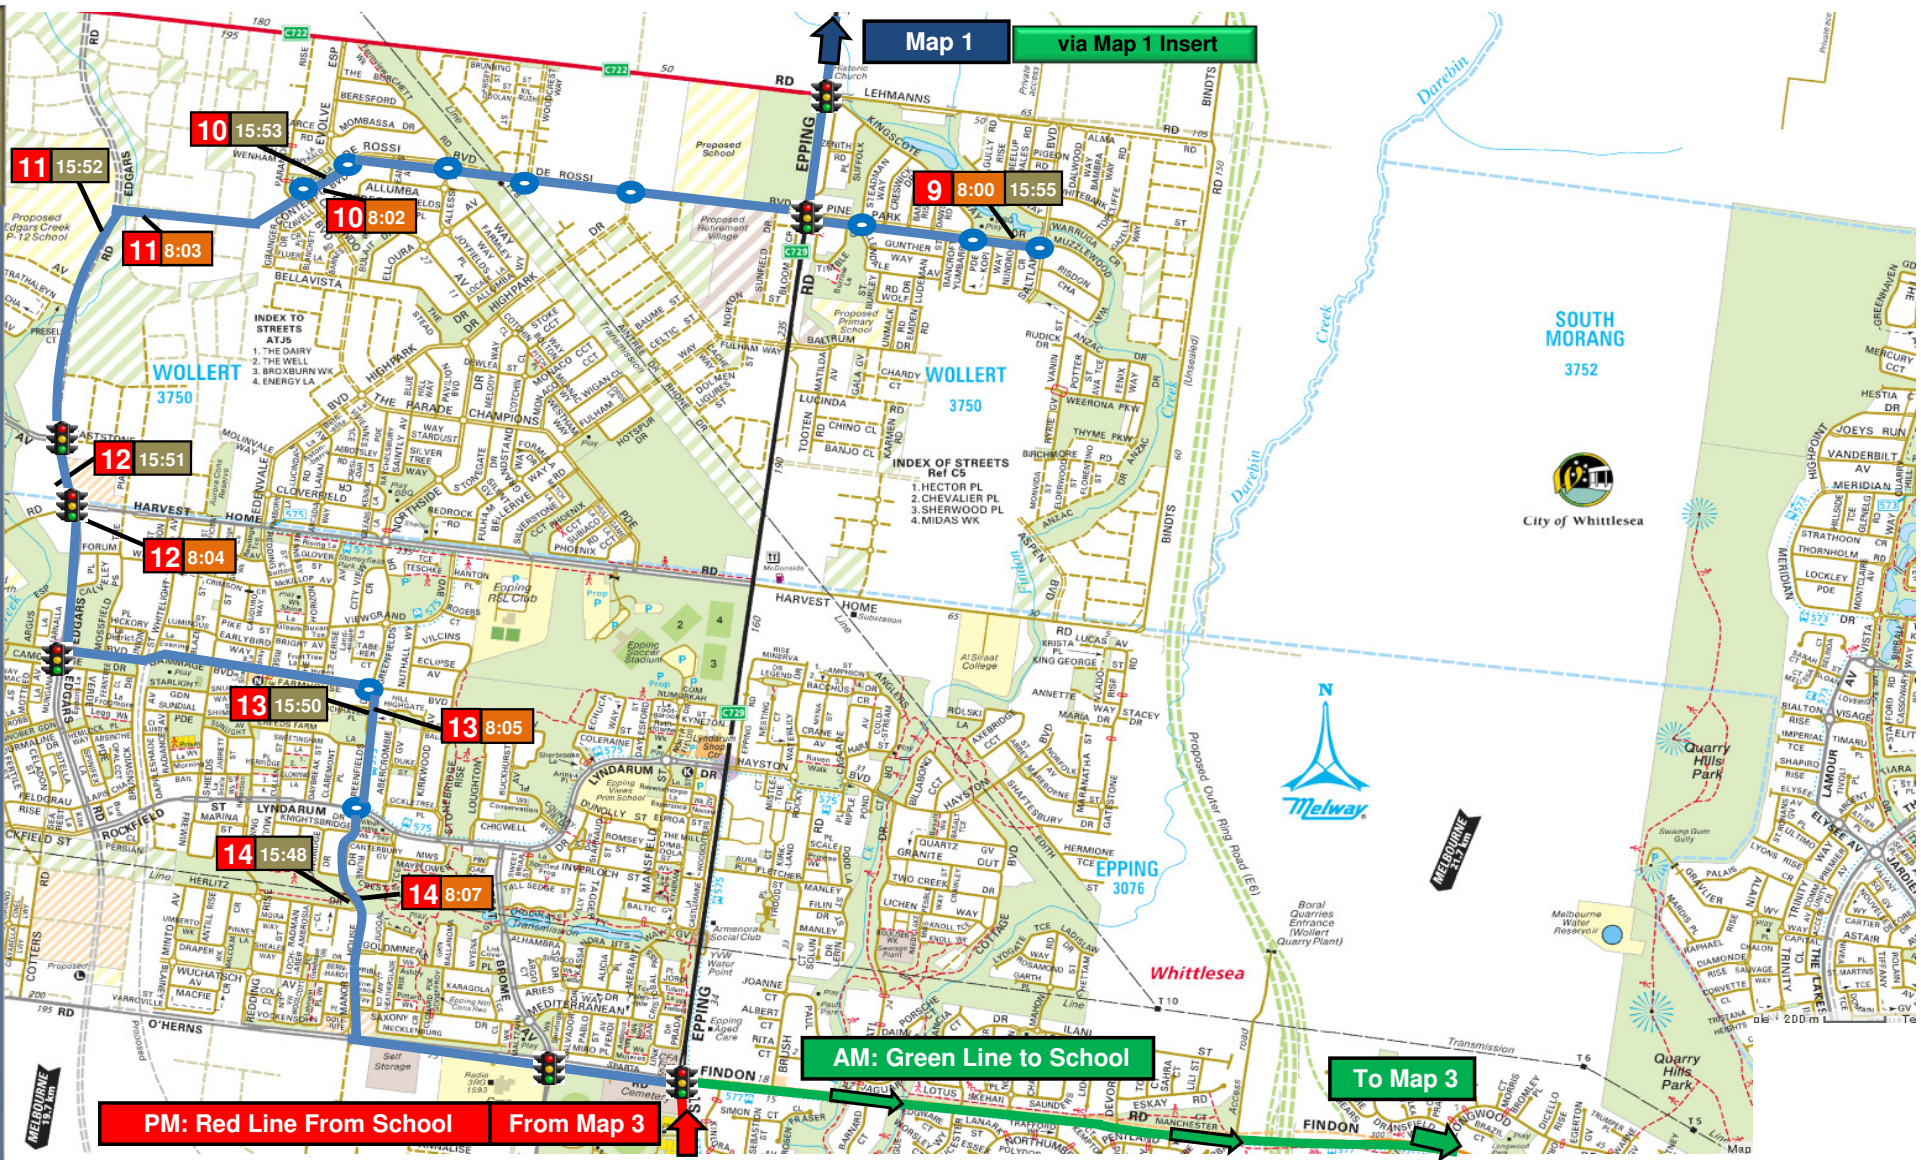

Effective: 17th February 2020

Map 2 via Map 1 Insert

Map 2

AM: Green Line to School

PM: Red Line From School

Arrive at School 8:20
Depart School 15:25

15 15:40

182 H8

Marymede College: Eden Park

Bus Stop Location AM	Stop	Bus Stop Location PM
Ninth Avenue before First Avenue	1	Ninth Avenue after First Avenue
Eighth Avenue between First Avenue and Second Avenue	2	Eighth Avenue between First Avenue and Second Avenue
Glenburnie Road before Seventh Avenue	3	Glenburnie Road after Seventh Avenue
Sixth Avenue before Second Avenue	4	Sixth Avenue after Second Avenue
Second Avenue after Fifth Avenue	5	Second Avenue before Fifth Avenue
Fifth Avenue before Grants Road	6	Fifth Avenue after Grants Road
230 Grants Road (at service road)	7	230 Grants Road (at service road) **After Stop 1 in PM**
Grants Rd before Merriang Rd at vehicle turnout	8	Grants Rd after Merriang Rd at vehicle turnout
Pine Park Drive before Saltlake Boulevard at 356 bus stop	9	Pine Park Drive before Saltlake Boulevard at 356 bus stop
Contempo Boulevard after Evolve Drive	10	Contempo Boulevard before Evolve Drive at 358 bus stop
Contempo Boulevard before Edgars Road	11	Edgars Road before Contempo Boulevard
Edgars Road after Harvest Home Road at 357 bus stop	12	Harvest Home Rd after Edgars Road
Greenfields Drive after Farmhouse Boulevard at 358 bus stop	13	Greenfields Drive after Farmhouse Boulevard at 358 bus stop
Manor House Drive before Hertiz Drive at 358 bus stop	14	Manor House Drive after Hertiz Drive at 358 bus stop
	15	McDonalds Road (58) after Pindari Avenue at 556, 901 bus stop

MARYMEDE
CATHOLIC COLLEGE

— *In the way of Mary* —

Eden Park - Wollert

Epping North