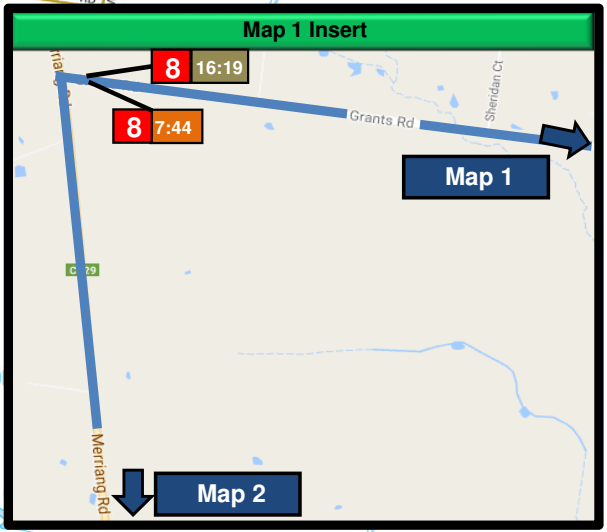

Effective: 17th February 2020

Map 2 via Map 1 Insert

Map 2

AM: Green Line to School

PM: Red Line From School

Arrive at School 8:20
Depart School 15:25

15 15:40

182 H8

Marymede College: Eden Park

Bus Stop Location AM	Stop	Bus Stop Location PM
Ninth Avenue before First Avenue	1	Ninth Avenue after First Avenue
Eighth Avenue between First Avenue and Second Avenue	2	Eighth Avenue between First Avenue and Second Avenue
Glenburnie Road before Seventh Avenue	3	Glenburnie Road after Seventh Avenue
Sixth Avenue before Second Avenue	4	Sixth Avenue after Second Avenue
Second Avenue after Fifth Avenue	5	Second Avenue before Fifth Avenue
Fifth Avenue before Grants Road	6	Fifth Avenue after Grants Road
230 Grants Road (at service road)	7	230 Grants Road (at service road) **After Stop 1 in PM**
Grants Rd before Merriang Rd at vehicle turnout	8	Grants Rd after Merriang Rd at vehicle turnout
Pine Park Drive before Saltlake Boulevard at 356 bus stop	9	Pine Park Drive before Saltlake Boulevard at 356 bus stop
Contempo Boulevard after Evolve Drive	10	Contempo Boulevard before Evolve Drive at 358 bus stop
Contempo Boulevard before Edgars Road	11	Edgars Road before Contempo Boulevard
Edgars Road after Harvest Home Road at 357 bus stop	12	Harvest Home Rd after Edgars Road
Greenfields Drive after Farmhouse Boulevard at 358 bus stop	13	Greenfields Drive after Farmhouse Boulevard at 358 bus stop
Manor House Drive before Hertiz Drive at 358 bus stop	14	Manor House Drive after Hertiz Drive at 358 bus stop
	15	McDonalds Road (58) after Pindari Avenue at 556, 901 bus stop