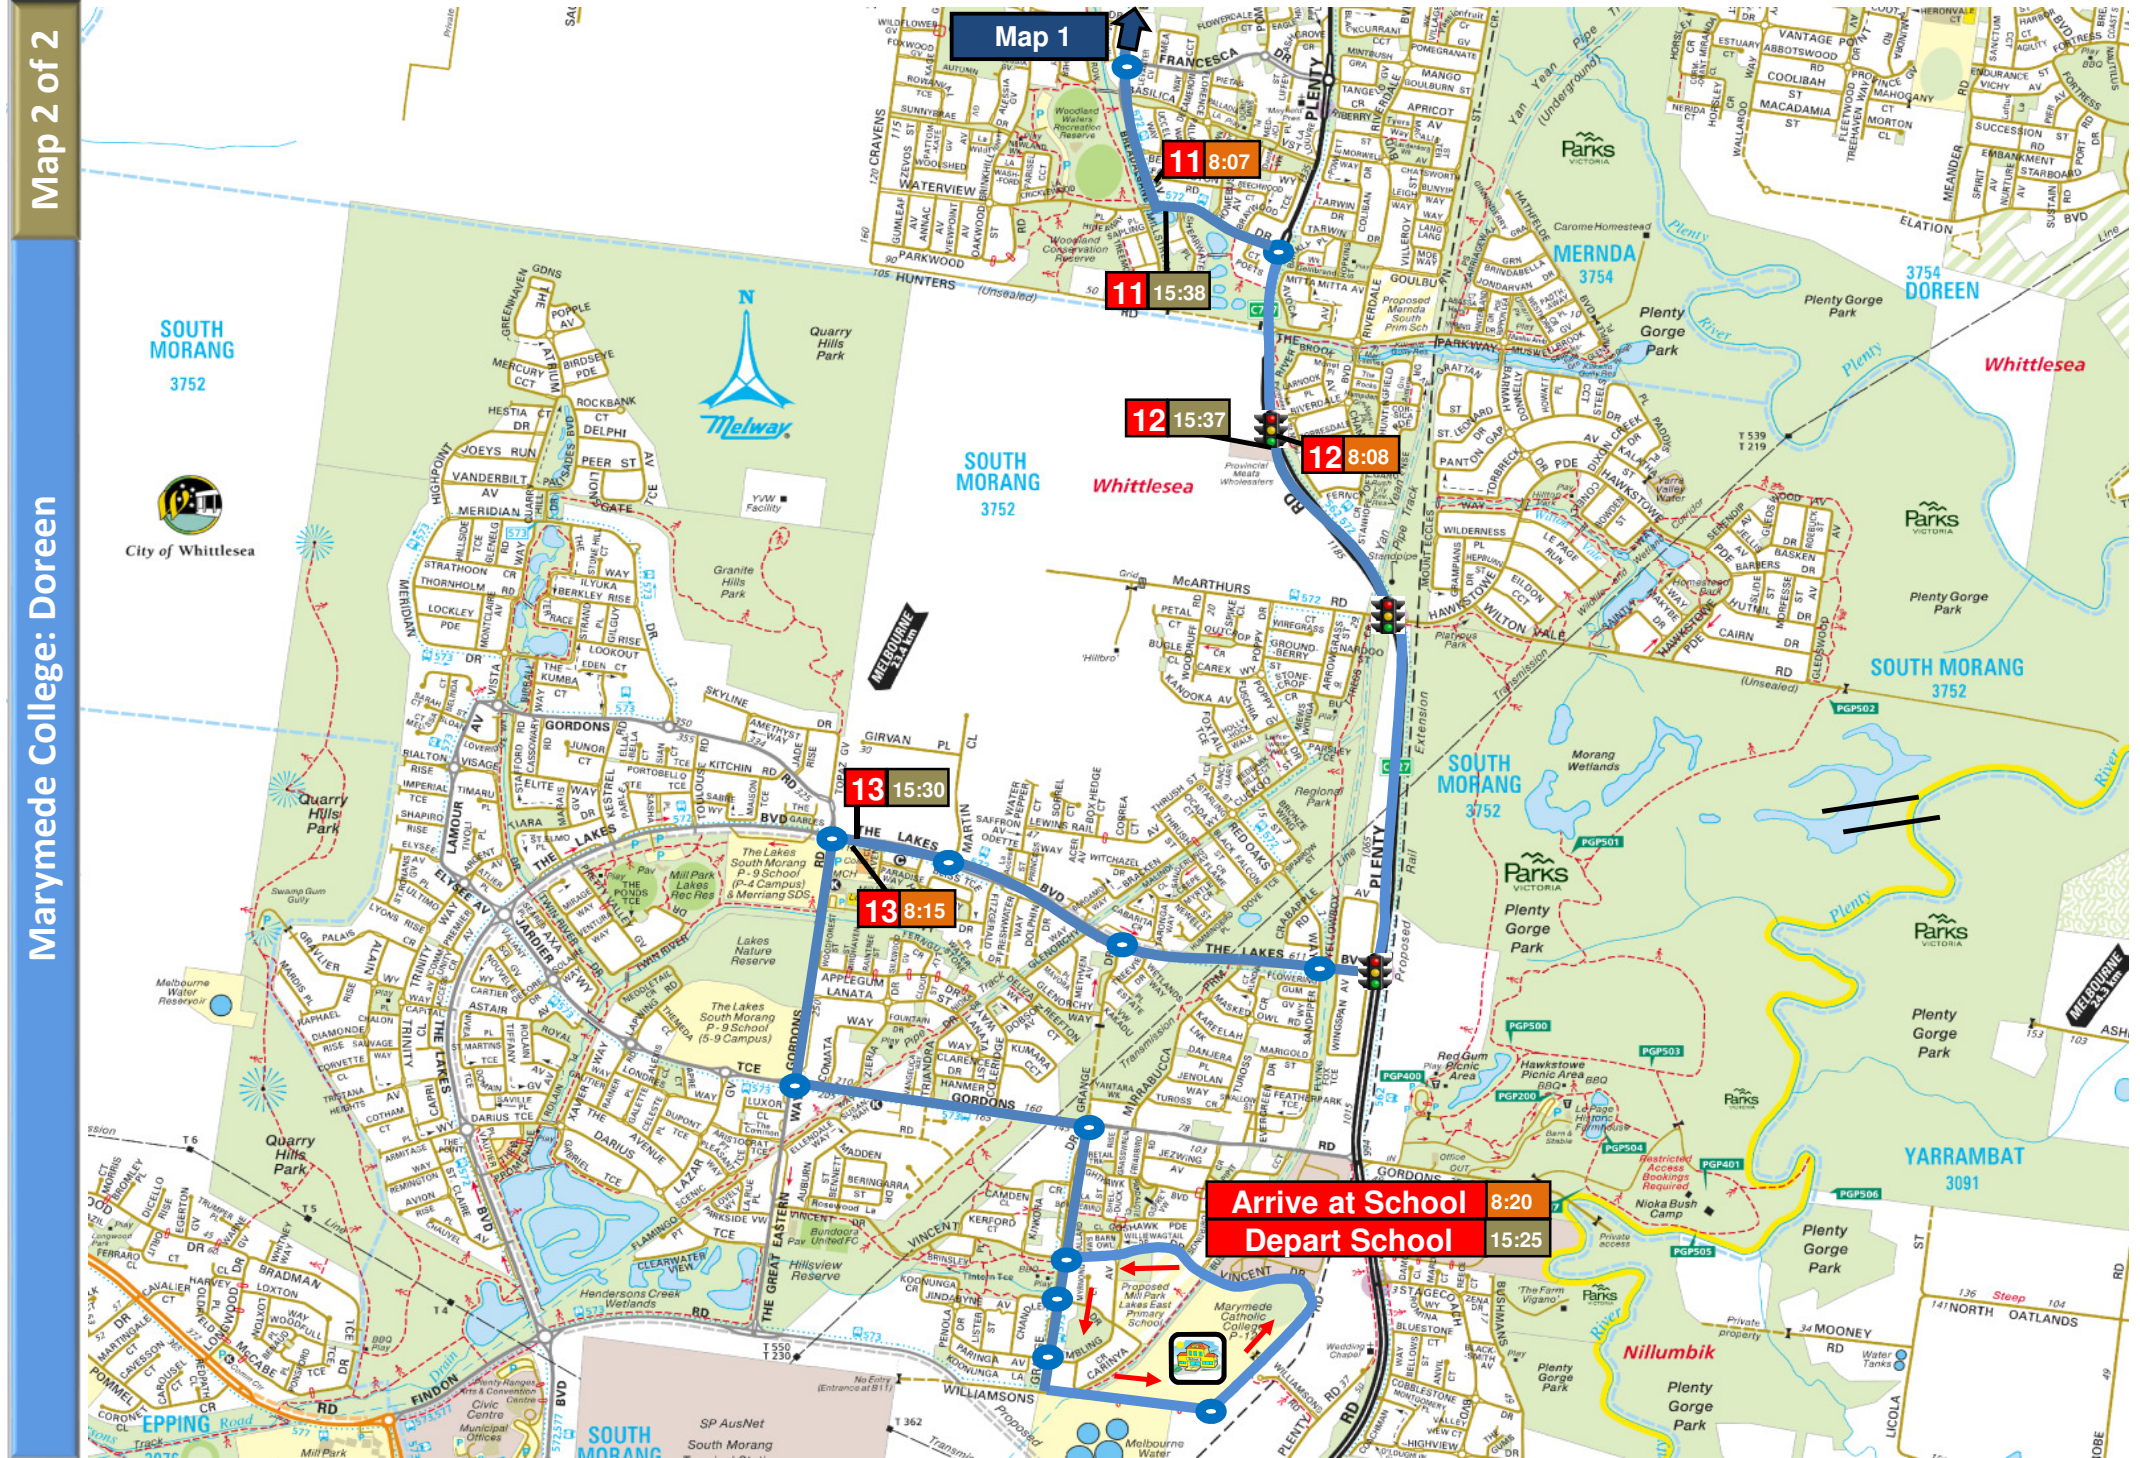

Marymede College: Doreen

Bus Stop Location AM	Stop	Bus Stop Location PM
Orchard Road after Ashgate Drive at 381 bus stop	1	Orchard Road before Ashgate Drive at 381 bus stop
Brookwood Avenue before Bursaria Road at 381 bus stop	2	Brookwood Avenue after Bursaria Road at 381 bus stop
Flaxen Hills Drive after Lakeland Drive at 385 bus stop	3	Flaxen Hills Drive before Lakeland Drive at 385 bus stop
Hazel Glen Drive after Bulimba Drive at 385 bus stop	4	Hazel Glen Drive before Bulimba Drive at 385 bus stop
Masons Road before Sumner Drive at 386 bus stop	5	Sumner Drive before Masons Road
Mernda Village Drive before Galloway Drive at 387 bus stop	6	Mernda Village Drive after Galloway Drive at 387 bus stop
Galloway Drive after Stradling Rise at 386 bus stop	7	Galloway Drive after Stradling Rise at 386 bus stop
Cravens Road after Bridge Inn Road at 386 bus stop	8	Cravens Road before Bridge Inn Road at 386 bus stop
Cravens Road before Cortona Grange at 386 bus stop	9	Cravens Road before Cortona Grange at 386 bus stop
Breadalbane Avenue after Leonardo Drive at 387 bus stop	10	Breadalbane Avenue before Leonardo Drive at 387 bus stop
Breadalbane Avenue before Waterview Drive at 387 bus stop	11	Waterview Drive before Breadalbane Avenue at 386, 387 bus stop
Plenty Road (C727) after Riverdale Blvd at 381, 382, 386, 387 bus stop	12	Plenty Road (C727) before Riverdale Blvd at 381, 382, 386, 387 bus stop
The Lakes Boulevard before Gordons Road at 386, 387 bus stop	13	The Lakes Boulevard after Gordons Road at 386, 387 bus stop

Effective: 7th February 2018

Map 2

Map 1

11 8:07

11 15:38

12 15:37

12 8:08

MELBOURNE
3.5 km

13 15:30

13 8:15

Arrive at School 8:20
Depart School 15:25