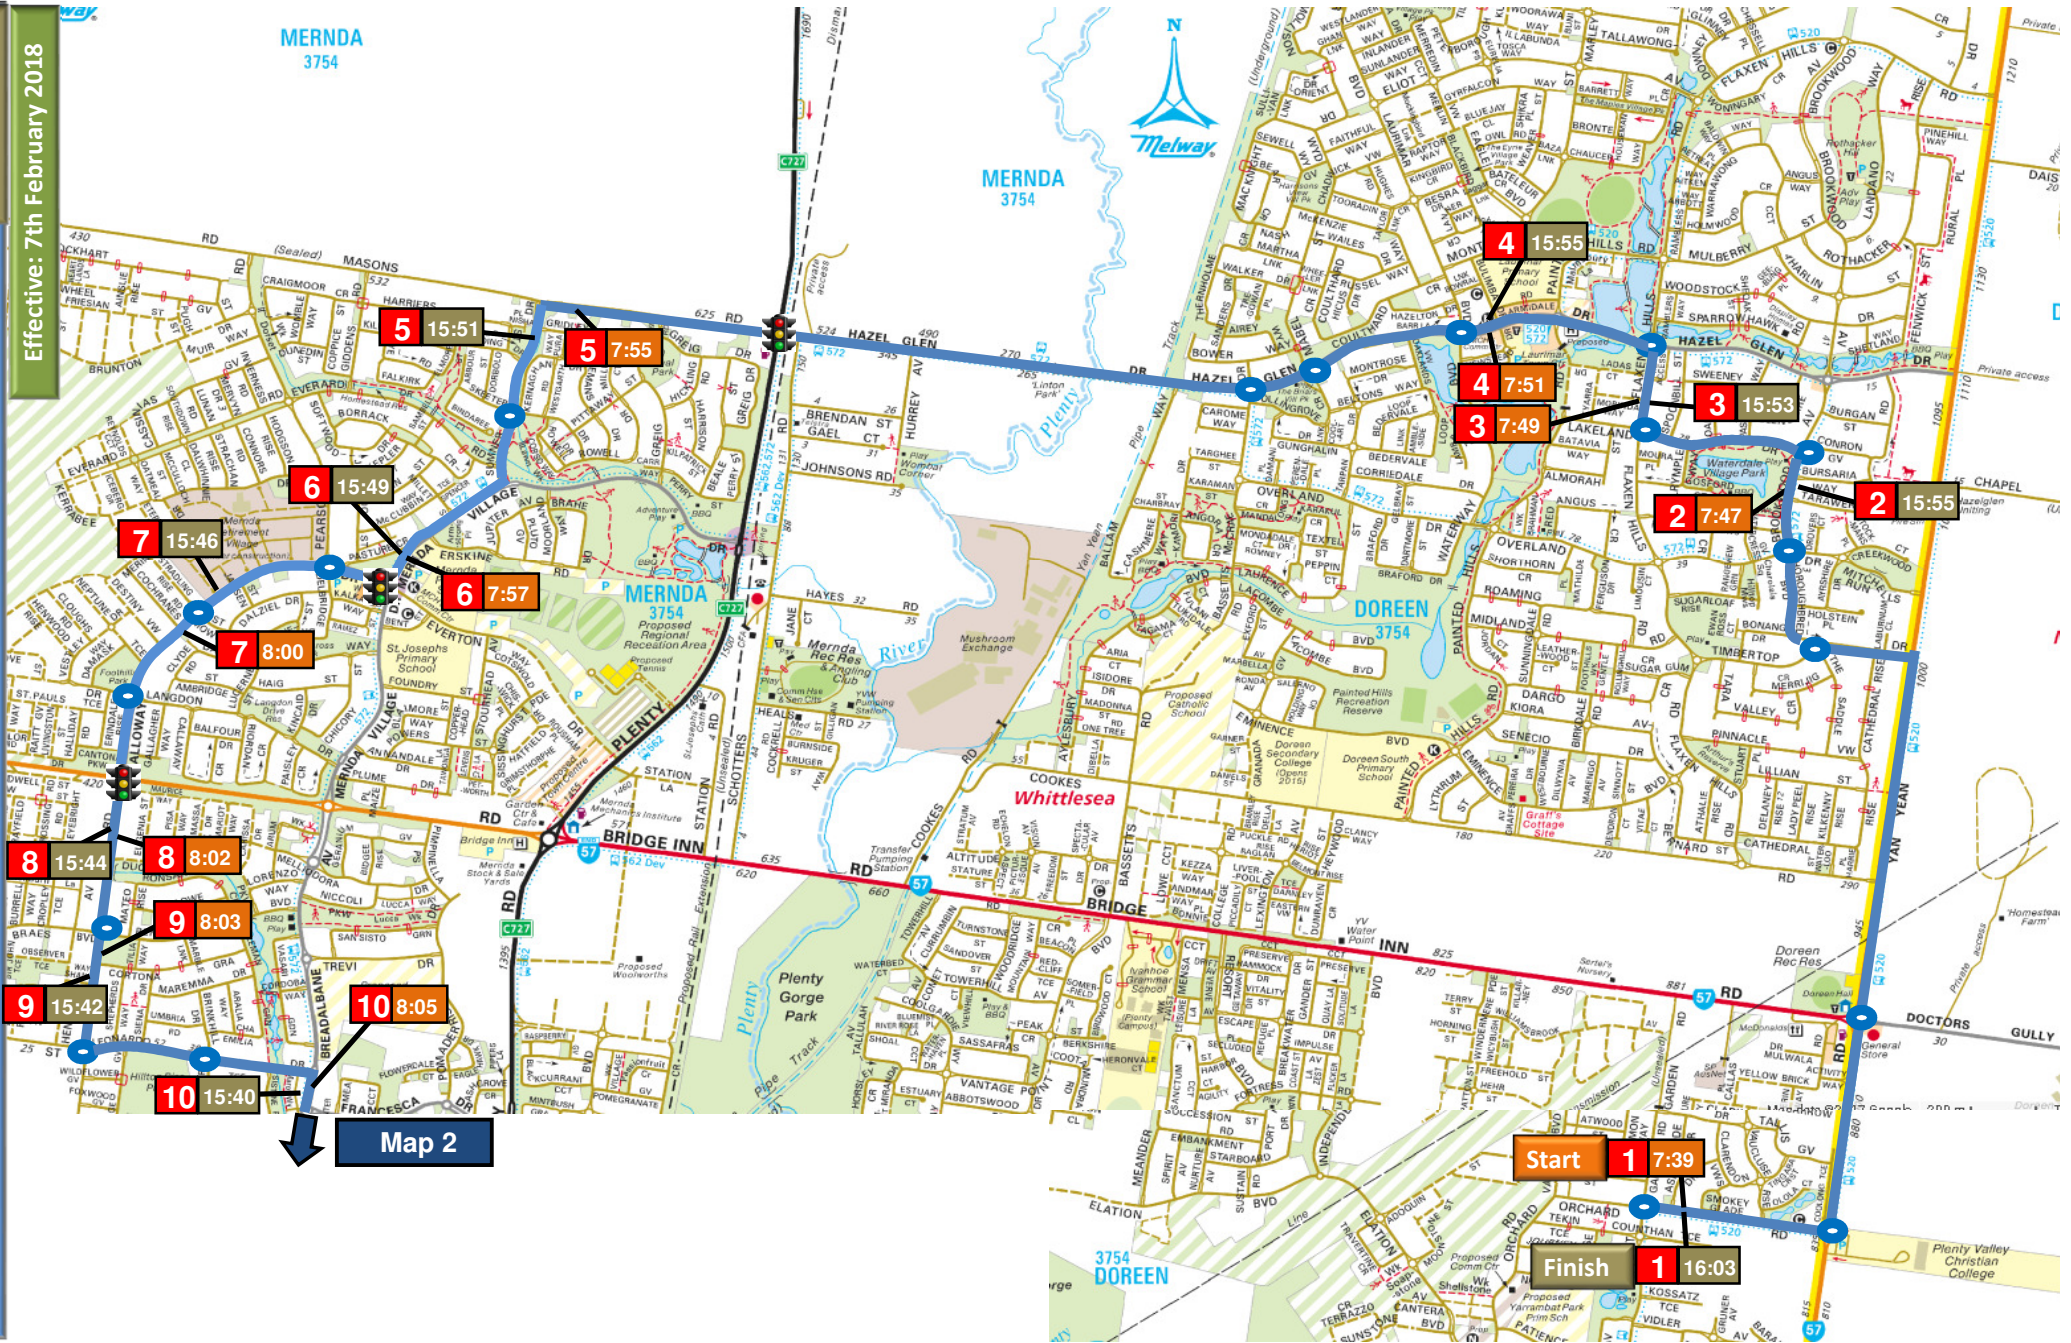

Marymede College: Doreen

Bus Stop Location AM	Stop	Bus Stop Location PM
Orchard Road after Ashgate Drive at 381 bus stop	1	Orchard Road before Ashgate Drive at 381 bus stop
Brookwood Avenue before Bursaria Road at 381 bus stop	2	Brookwood Avenue after Bursaria Road at 381 bus stop
Flaxen Hills Drive after Lakeland Drive at 385 bus stop	3	Flaxen Hills Drive before Lakeland Drive at 385 bus stop
Hazel Glen Drive after Bulimba Drive at 385 bus stop	4	Hazel Glen Drive before Bulimba Drive at 385 bus stop
Masons Road before Sumner Drive at 386 bus stop	5	Sumner Drive before Masons Road
Mernda Village Drive before Galloway Drive at 387 bus stop	6	Mernda Village Drive after Galloway Drive at 387 bus stop
Galloway Drive after Stradling Rise at 386 bus stop	7	Galloway Drive after Stradling Rise at 386 bus stop
Cravens Road after Bridge Inn Road at 386 bus stop	8	Cravens Road before Bridge Inn Road at 386 bus stop
Cravens Road before Cortona Grange at 386 bus stop	9	Cravens Road before Cortona Grange at 386 bus stop
Breadalbane Avenue after Leonardo Drive at 387 bus stop	10	Breadalbane Avenue before Leonardo Drive at 387 bus stop
Breadalbane Avenue before Waterview Drive at 387 bus stop	11	Waterview Drive before Breadalbane Avenue at 386, 387 bus stop
Plenty Road (C727) after Riverdale Blvd at 381, 382, 386, 387 bus stop	12	Plenty Road (C727) before Riverdale Blvd at 381, 382, 386, 387 bus stop
The Lakes Boulevard before Gordons Road at 386, 387 bus stop	13	The Lakes Boulevard after Gordons Road at 386, 387 bus stop

Effective: 7th February 2018

Map 2

Map 1

11 8:07

11 15:38

12 15:37

12 8:08

MELBOURNE
3.5 km

13 15:30

13 8:15

Arrive at School 8:20
Depart School 15:25