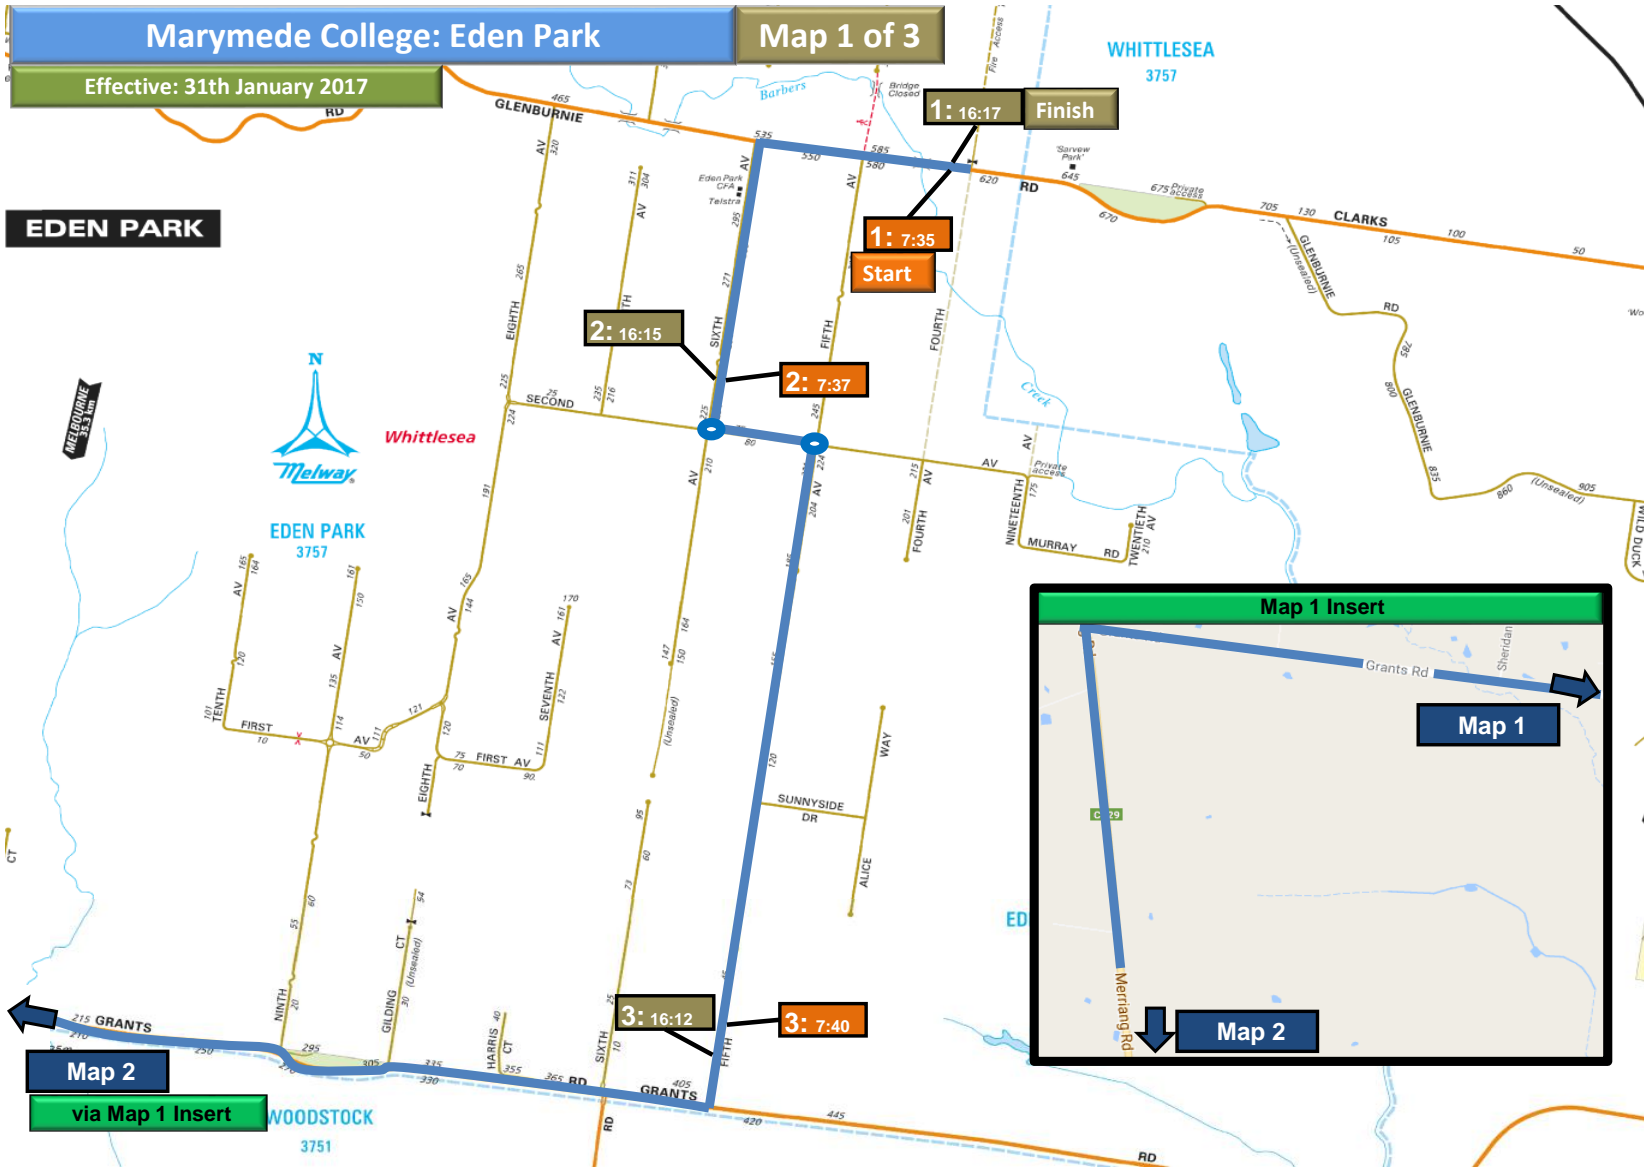

Marymede College: Eden Park

Map 1 of 3

Effective: 31th January 2017

EDEN PARK

EDEN PARK
3757

Map 2
via Map 1 Insert

WOODSTOCK
3751

Marymede College: Eden Park

Map 2 of 3

Map 1

via Map 1 Insert

Map 3

SOUTH MORANG
3752

Map

Marymede College: Eden Park

Map 3 of 3

Map 2

Arrive School: 8:20
Depart School: 15:25

182 H8

Marymede College: Eden Park

Stop	AM Time	Bus Stop Location AM	PM Time	Bus Stop Location PM
1	07:35	Glenburnie Road after Forth Avenue	16:17	Glenburnie Road before Forth Avenue
2	07:37	Sixth Avenue before Second Avenue	16:15	Sixth Avenue after Second Avenue
3	07:40	Fifth Avenue before Grants Road	16:12	Fifth Avenue after Grants Road
4	08:00	Pine Park Drive after Saltlake Boulevard	15:55	Pine Park Drive before Saltlake Boulevard at 356 bus stop
5	08:04	Greenfields Drive after O'Hearns Road at 358 bus stop	15:51	Greenfields Drive before O'Hearns Road at 358 bus stop
6	08:05	Greenfields Drive after Farmhouse Boulevard at 358 bus stop	15:50	Greenfields Drive after Farmhouse Boulevard at 358 bus stop