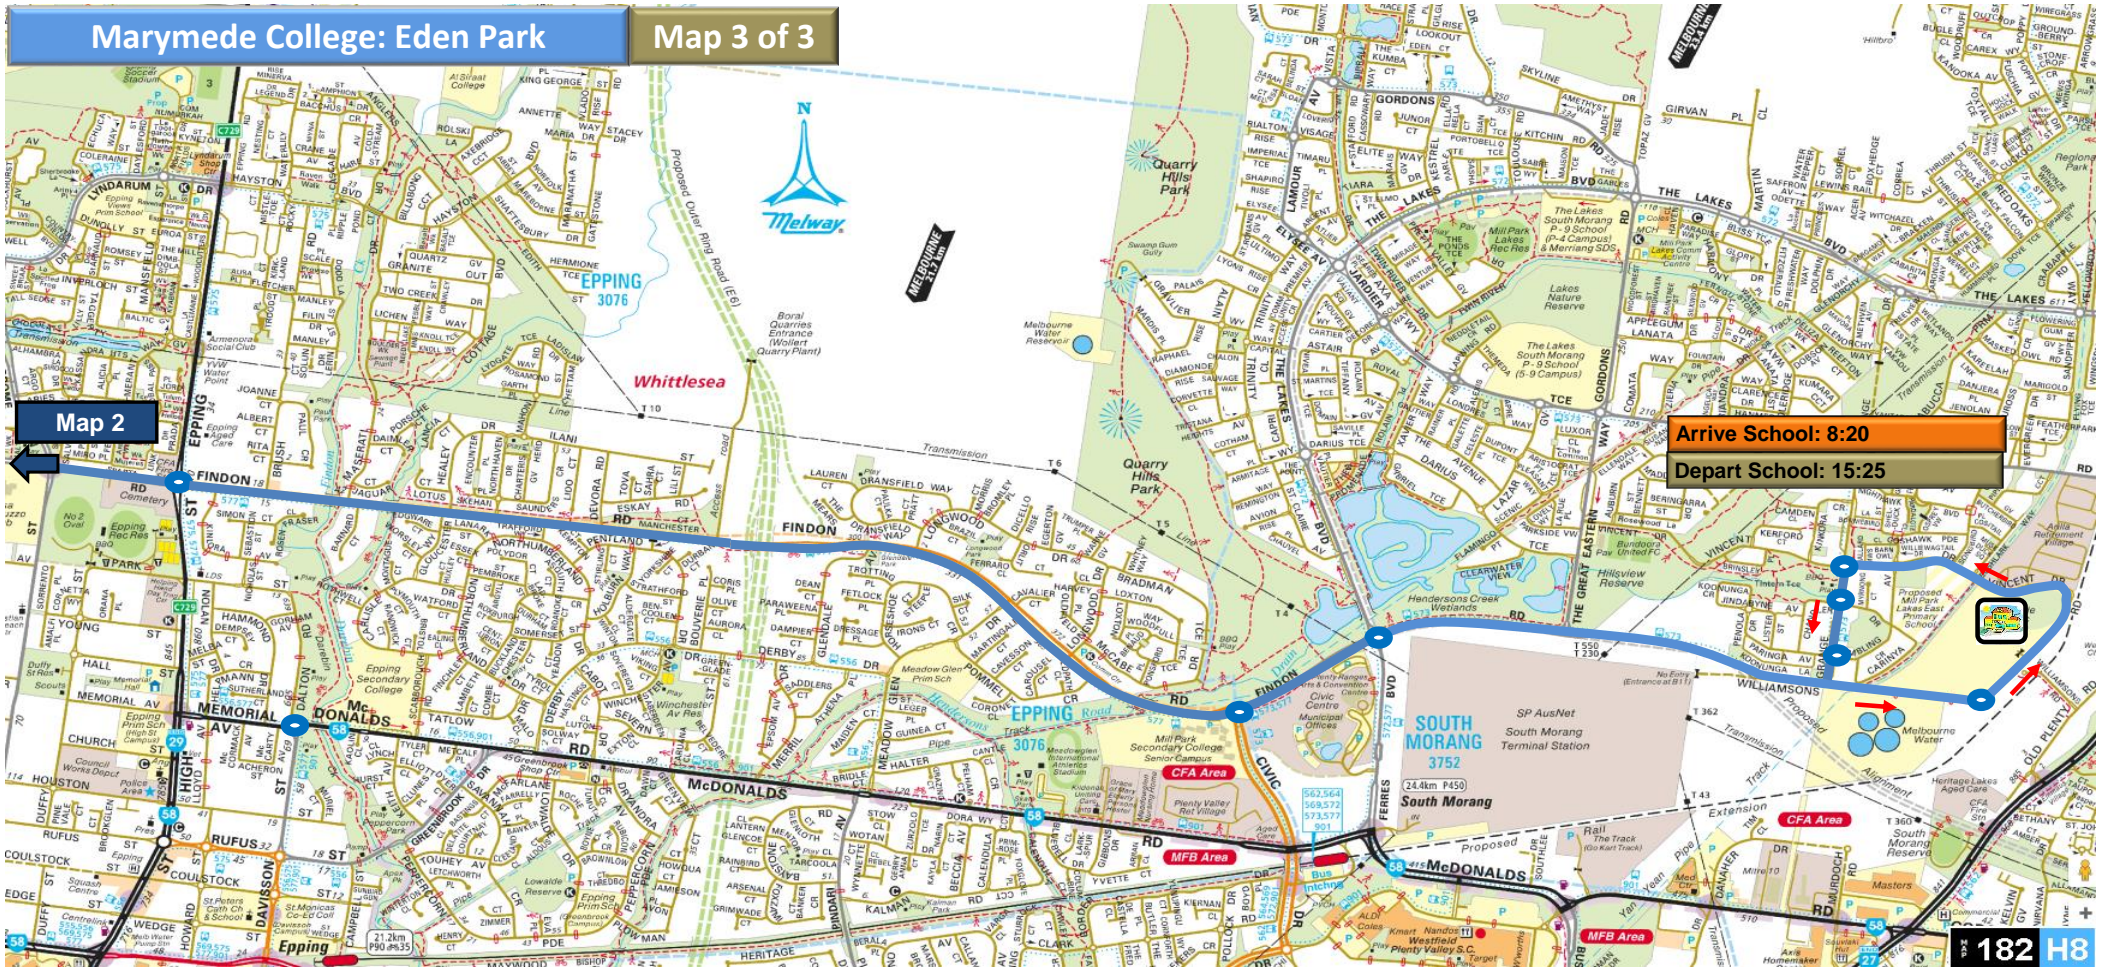

Map 2 of 3

Map 1

via Map 1 Insert

Map 3

SOUTH MORANG
3752

Map

Marymede College: Eden Park

Map 3 of 3

Map 2

Arrive School: 8:20
Depart School: 15:25

182 H8

Marymede College: Eden Park

Stop	AM Time	Bus Stop Location AM	PM Time	Bus Stop Location PM
1	07:35	Glenburnie Road after Forth Avenue	16:17	Glenburnie Road before Forth Avenue
2	07:37	Sixth Avenue before Second Avenue	16:15	Sixth Avenue after Second Avenue
3	07:40	Fifth Avenue before Grants Road	16:12	Fifth Avenue after Grants Road
4	08:00	Pine Park Drive after Saltlake Boulevard	15:55	Pine Park Drive before Saltlake Boulevard at 356 bus stop
5	08:04	Greenfields Drive after O'Hearns Road at 358 bus stop	15:51	Greenfields Drive before O'Hearns Road at 358 bus stop
6	08:05	Greenfields Drive after Farmhouse Boulevard at 358 bus stop	15:50	Greenfields Drive after Farmhouse Boulevard at 358 bus stop