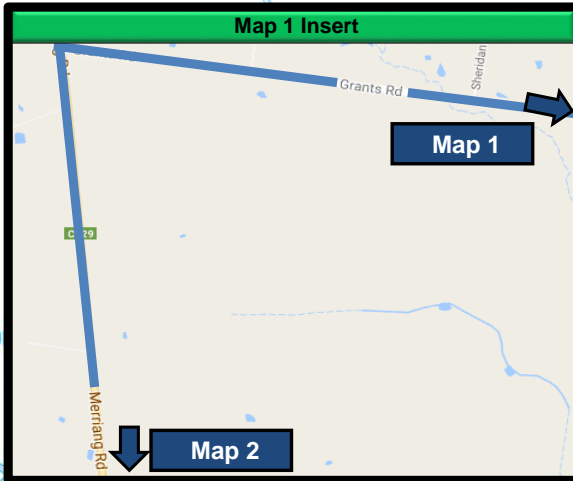

Marymede College: Eden Park

Map 1 of 3

Effective: 31th January 2017

EDEN PARK

EDEN PARK
3757

Map 2
via Map 1 Insert

WOODSTOCK
3751

Marymede College: Eden Park

Map 2 of 3

Map 1

via Map 1 Insert

Map 3

SOUTH MORANG
3752

Map

Marymede College: Eden Park

Map 3 of 3

Map 2

Arrive School: 8:20
Depart School: 15:25

182 H8

Marymede College: Eden Park

Stop	AM Time	Bus Stop Location AM	PM Time	Bus Stop Location PM
1	07:35	Glenburnie Road after Forth Avenue	16:17	Glenburnie Road before Forth Avenue
2	07:37	Sixth Avenue before Second Avenue	16:15	Sixth Avenue after Second Avenue
3	07:40	Fifth Avenue before Grants Road	16:12	Fifth Avenue after Grants Road
4	08:00	Pine Park Drive after Saltlake Boulevard	15:55	Pine Park Drive before Saltlake Boulevard at 356 bus stop
5	08:04	Greenfields Drive after O'Hearns Road at 358 bus stop	15:51	Greenfields Drive before O'Hearns Road at 358 bus stop
6	08:05	Greenfields Drive after Farmhouse Boulevard at 358 bus stop	15:50	Greenfields Drive after Farmhouse Boulevard at 358 bus stop