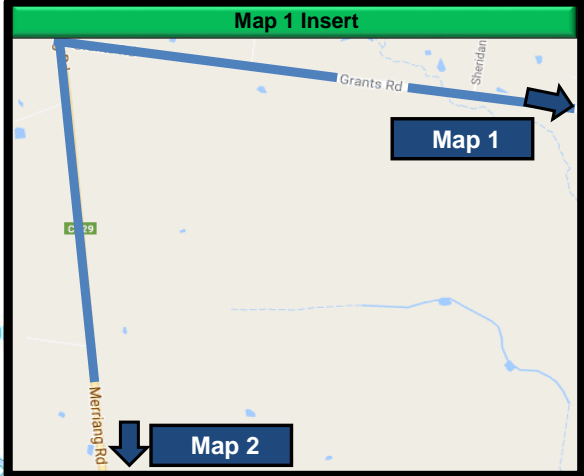

Marymede College: Eden Park

Map 1 of 3

Effective: 26th October 2017

EDEN PARK

EDEN PARK
3757

Whittlesea

WHITTLESEA
3757

1: 16:17 **Finish**

1: 7:35 **Start**

2: 16:15

2: 7:37

3: 16:12

3: 7:40

Map 2

via Map 1 Insert

WOODSTOCK
3751

Map 1

Map 2