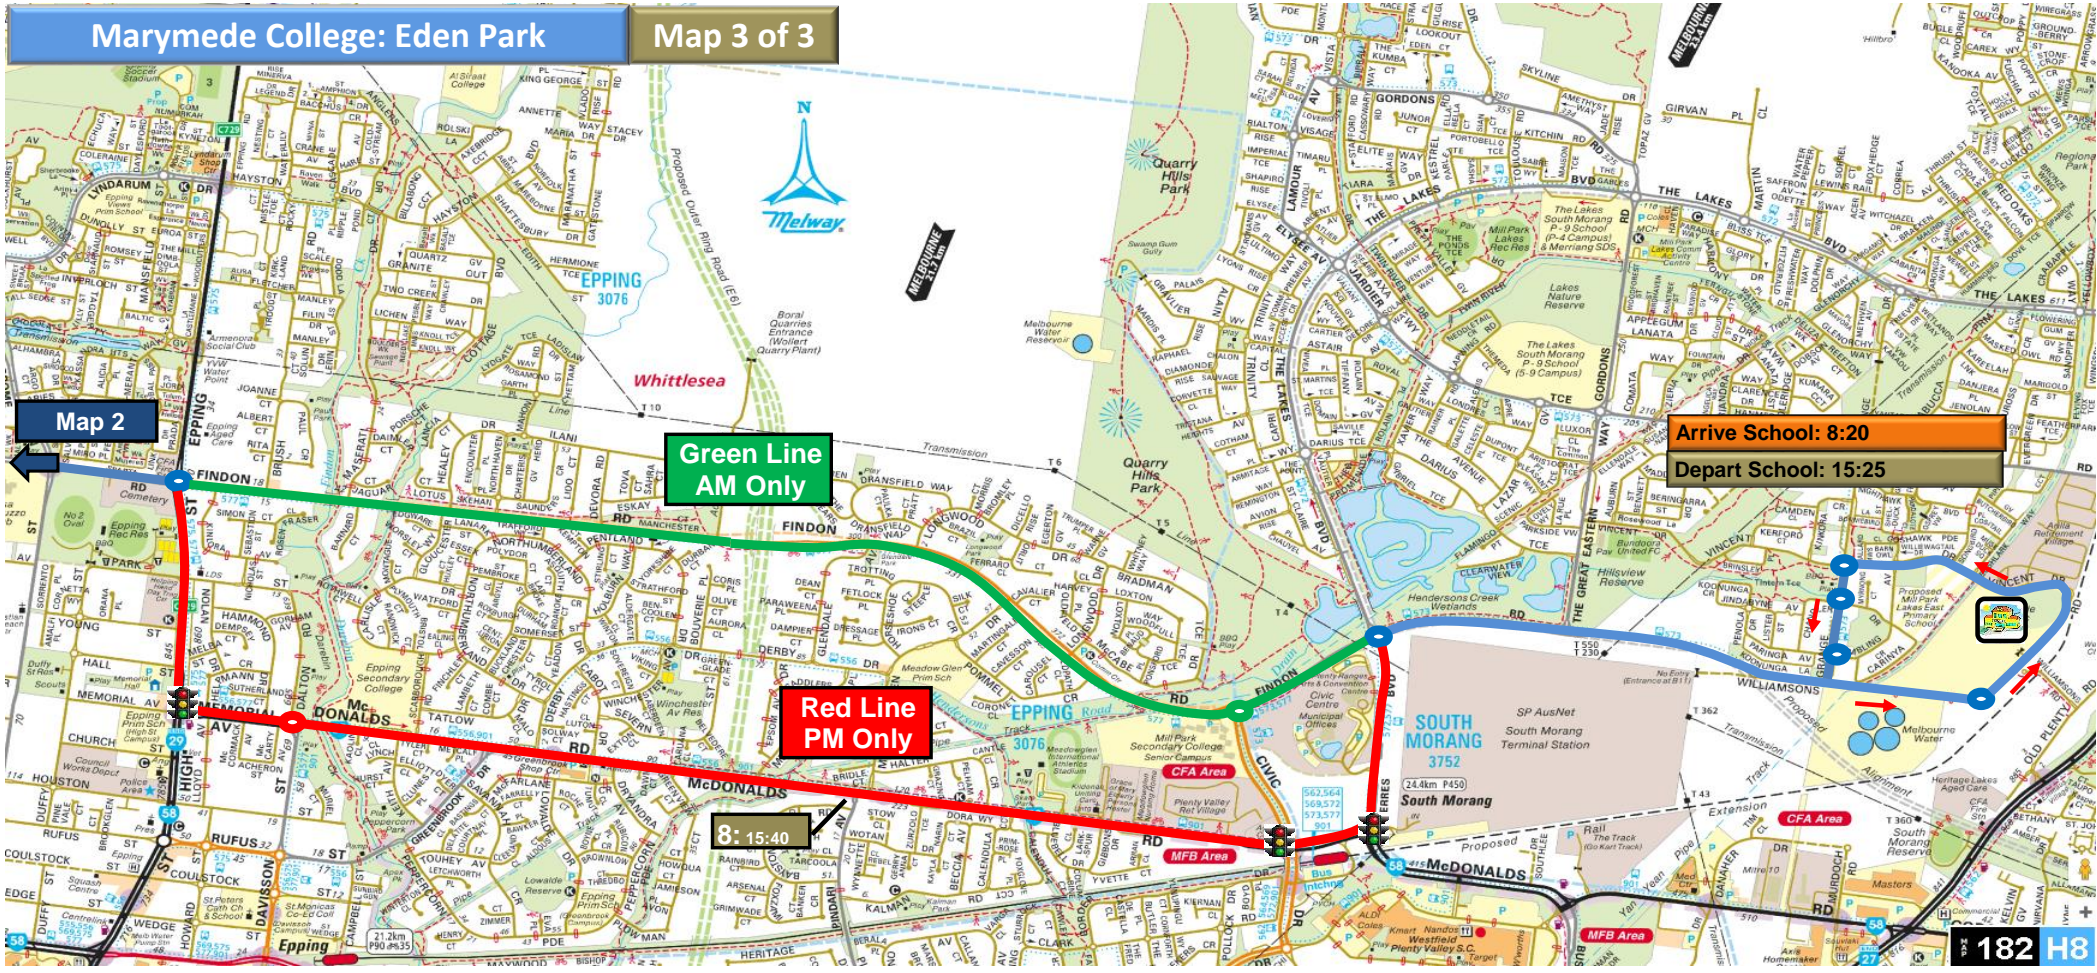

Marymede College: Eden Park

Map 3 of 3

**Green Line
AM Only**

**Red Line
PM Only**

**Arrive School: 8:20
Depart School: 15:25**

8:15:40

182 H8

Marymede College: Eden Park

Stop	AM Time	Bus Stop Location AM	PM Time	Bus Stop Location PM
1	07:35	Glenburnie Road after Forth Avenue	16:17	Glenburnie Road before Forth Avenue
2	07:37	Sixth Avenue before Second Avenue	16:15	Sixth Avenue after Second Avenue
3	07:40	Fifth Avenue before Grants Road	16:12	Fifth Avenue after Grants Road
4	08:00	Pine Park Drive after Saltlake Boulevard	15:55	Pine Park Drive before Saltlake Boulevard at 356 bus stop
5	08:04	Greenfields Drive after O'Hearns Road at 358 bus stop	15:51	Greenfields Drive before O'Hearns Road at 358 bus stop
6	08:05	Greenfields Drive after Farmhouse Boulevard at 358 bus stop	15:50	Greenfields Drive after Farmhouse Boulevard at 358 bus stop
7	08:06	Manor House Drive before Herlitz Drive at 358 bus stop	15:49	Manor House Drive after Herlitz Drive at 358 bus stop
8		PM ONLY	15:40	McDonalds Road (58) after Pindari Avenue at 556, 901 bus stop