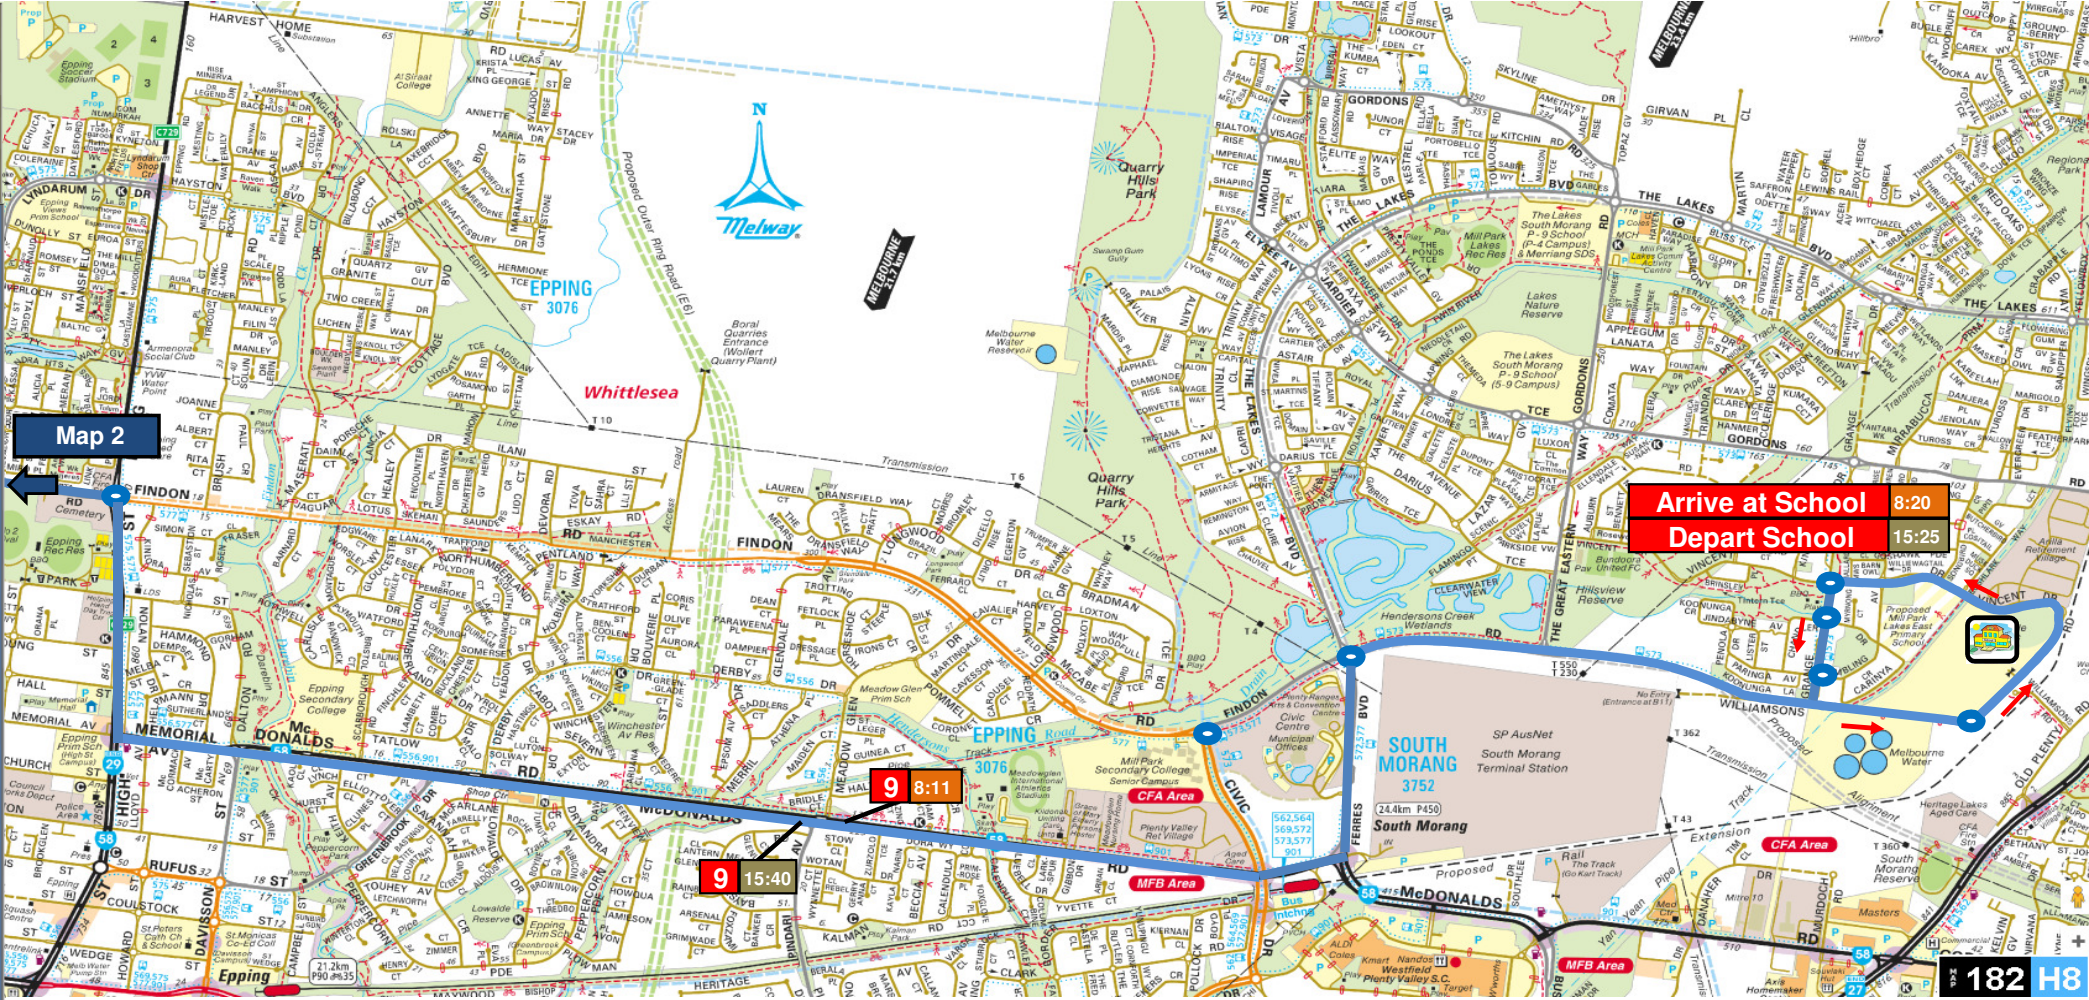

## Marymede College: Eden Park

Bus Stop Location AM	Stop	Bus Stop Location PM
Eighth Avenue between First Avenue and Second Avenue	1	Eighth Avenue between First Avenue and Second Avenue
Sixth Avenue before Second Avenue	2	Sixth Avenue after Second Avenue
Fifth Avenue before Grants Road	3	Fifth Avenue after Grants Road
Pine Park Drive after Saltlake Boulevard	4	Pine Park Drive before Saltlake Boulevard at 356 bus stop
Epping Road (C729) before Baltrum Drive at 356 bus stop	5	Epping Road (C729) after Baltrum Drive at 356 bus stop
Edgars Road after Harvest Home Road at 357 bus stop	6	Harvest Home Rd after Edgars Road
Greenfields Drive after Farmhouse Boulevard at 358 bus stop	7	Greenfields Drive after Farmhouse Boulevard at 358 bus stop
Manor House Drive before Herlitz Drive at 358 bus stop	8	Manor House Drive after Herlitz Drive at 358 bus stop
McDonalds Road after Meadow Glen Drive at 556 bus stop	9	McDonalds Road after Pindari Avenue at 556 bus stop

Effective: 7th February 2018

**Map 2**  
via Map 1 Insert

Map 1

Map 2

Map 2

Arrive at School 8:20  
Depart School 15:25

9 8:11

9 15:40