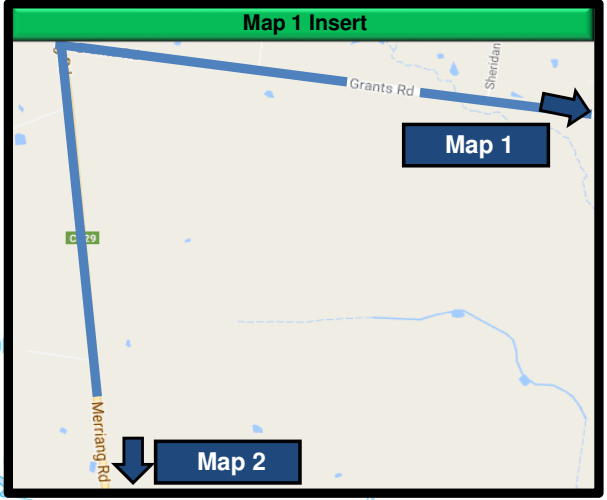

## Marymede College: Eden Park

Bus Stop Location AM	Stop	Bus Stop Location PM
Eighth Avenue between First Avenue and Second Avenue	1	Eighth Avenue between First Avenue and Second Avenue
Sixth Avenue before Second Avenue	2	Sixth Avenue after Second Avenue
Fifth Avenue before Grants Road	3	Fifth Avenue after Grants Road
Pine Park Drive after Saltlake Boulevard	4	Pine Park Drive before Saltlake Boulevard at 356 bus stop
Epping Road (C729) before Baltrum Drive at 356 bus stop	5	Epping Road (C729) after Baltrum Drive at 356 bus stop
Edgars Road after Harvest Home Road at 357 bus stop	6	Harvest Home Rd after Edgars Road
Greenfields Drive after Farmhouse Boulevard at 358 bus stop	7	Greenfields Drive after Farmhouse Boulevard at 358 bus stop
Manor House Drive before Herlitz Drive at 358 bus stop	8	Manor House Drive after Herlitz Drive at 358 bus stop
McDonalds Road after Meadow Glen Drive at 556 bus stop	9	McDonalds Road after Pindari Avenue at 556 bus stop

Effective: 7th February 2018

**Map 2**  
via Map 1 Insert

Map 1

Map 2

Map 2

Arrive at School 8:20  
Depart School 15:25

9 8:11

9 15:40