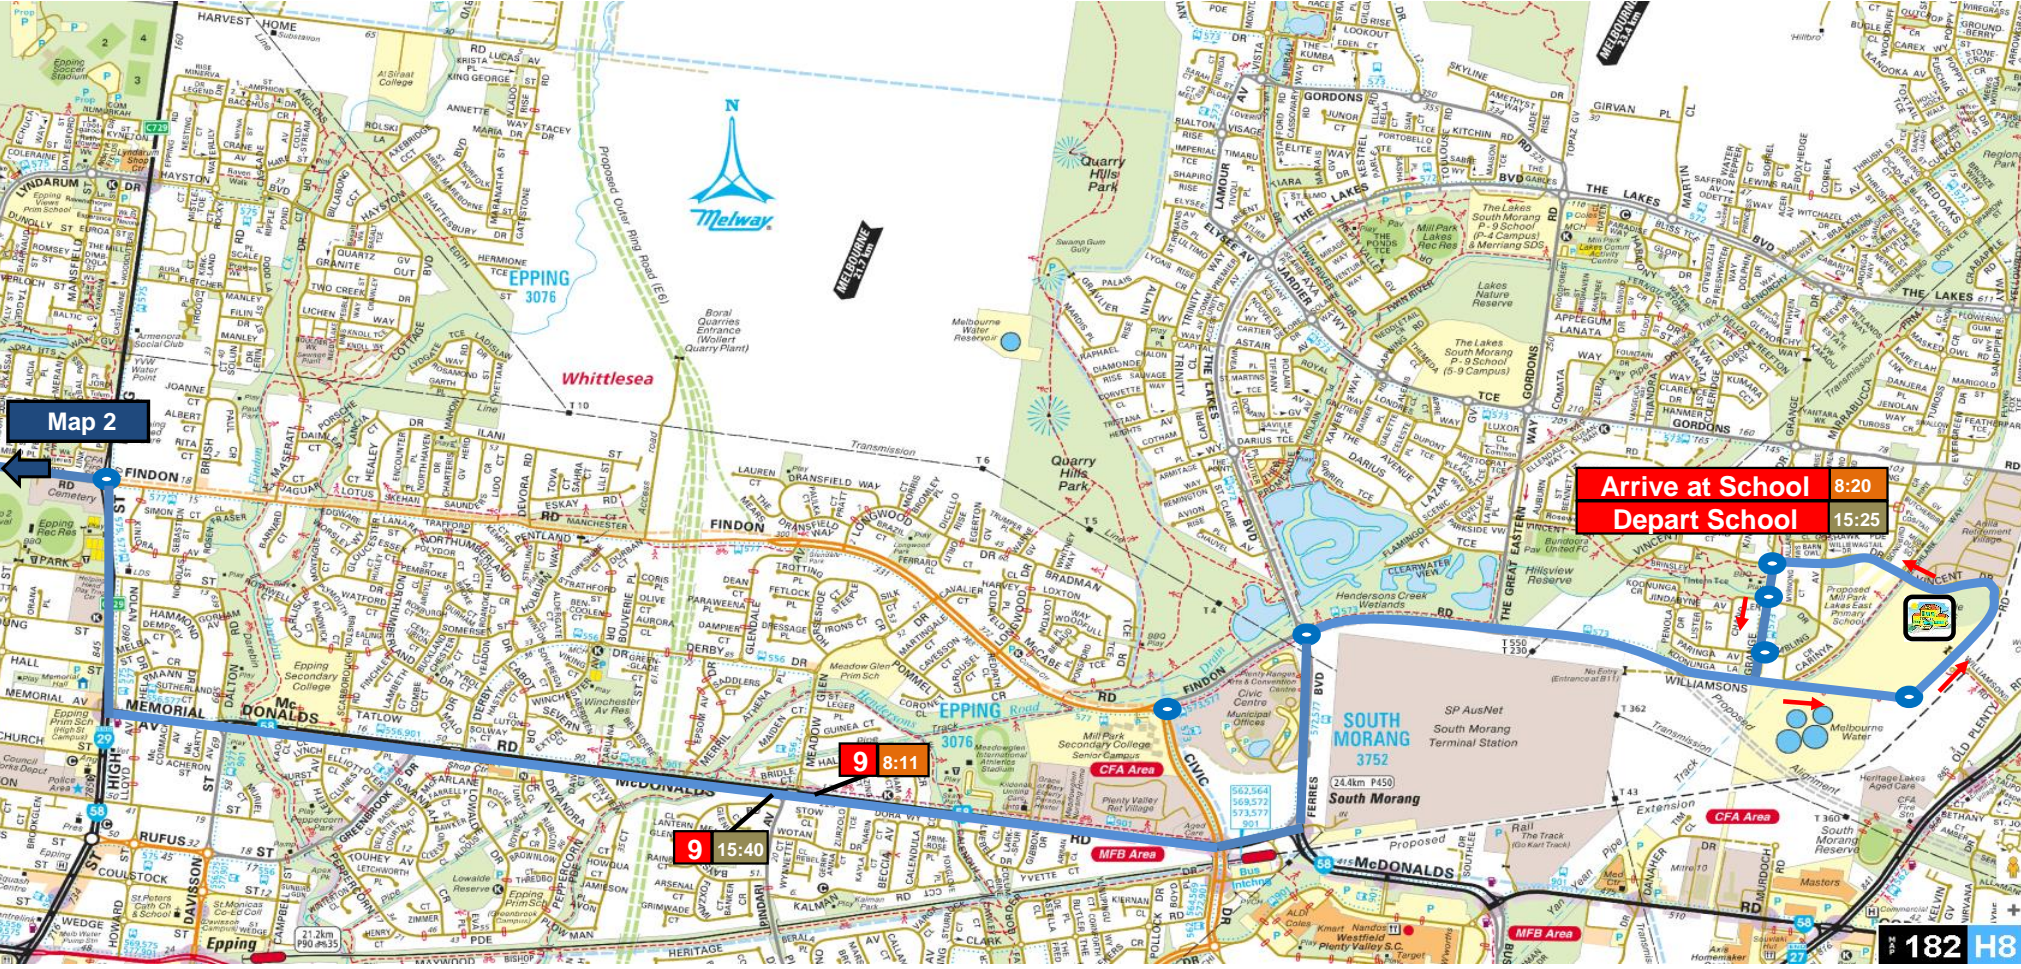

Melbourne 1:50,000

Melbourne 1:50,000

Melbourne 1:50,000

Melbourne 1:50,000

Melbourne 1:50,000

Melbourne 1:50,000

Map 2

Arrive at School 8:20
 Depart School 15:25

9 8:11

9 15:40

182 H8

Marymede College: Eden Park

Bus Stop Location AM	Stop	Bus Stop Location PM
Eighth Avenue between First Avenue and Second Avenue	1	Eighth Avenue between First Avenue and Second Avenue
Sixth Avenue before Second Avenue	2	Sixth Avenue after Second Avenue
Fifth Avenue before Grants Road	3	Fifth Avenue after Grants Road
Pine Park Drive after Saltlake Boulevard	4	Pine Park Drive before Saltlake Boulevard at 356 bus stop
Contempo Boulevard after Evolve Drive	5	Contempo Boulevard before Evolve Drive at 358 bus stop
Edgars Road after Harvest Home Road at 357 bus stop	6	Edgars Road after Harvest Home Road at 357 bus stop
Greenfields Drive after Farmhouse Boulevard at 358 bus stop	7	Greenfields Drive after Farmhouse Boulevard at 358 bus stop
Manor House Drive before Herlitz Drive at 358 bus stop	8	Manor House Drive after Herlitz Drive at 358 bus stop
McDonalds Road after Meadow Glen Drive at 556 bus stop	9	McDonalds Road after Pindari Avenue at 556 bus stop