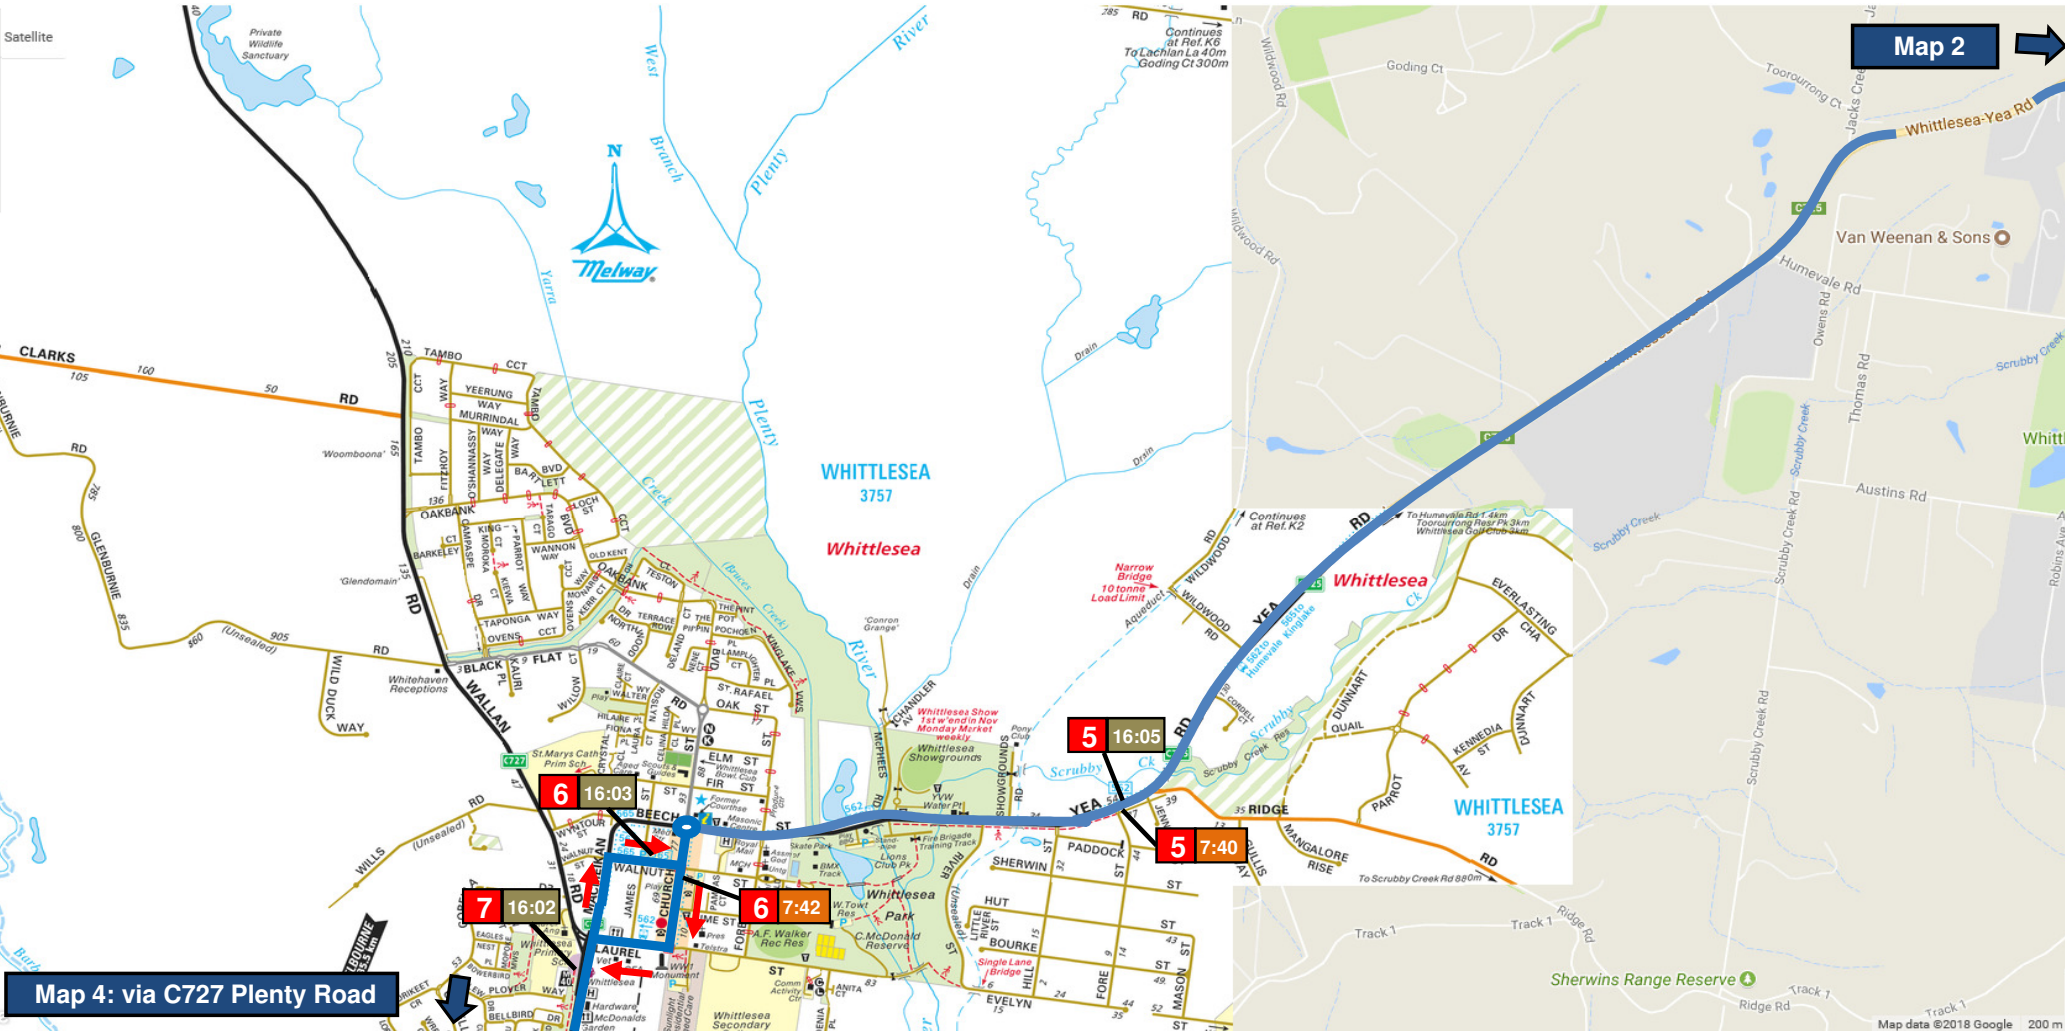

Marymede College: Kinglake

Bus Stop Location AM	Stop	Bus Stop Location PM
Glenburn Road after Merlyn Street	1	Glenburn Road before Merlyn Street
Whittlesea - Kinglake Road (C724) before Glenburn Road at 384 bus stop	2	Whittlesea - Kinglake Road (C724) before Glenburn Road at 384 bus stop
Watsons Road at watertank	3	Whittlesea - Kinglake Road (C724) before Watsons Road at 565 bus stop
	3p	Corner Marks Rd & Watsons Road
Whittlesea - Kinglake Road (C724) before W'sea - Yea Road at 384 bus stop	4	Whittlesea - Kinglake Road (C724) after W'sea - Yea Road at 384 bus stop
Yea Road (C725) before Fore Street at 384 bus stop	5	Yea Road (C725) after Fore Street at 384 bus stop
Church Street before Walnut Street at 382, 385 bus stop	6	Walnut Street after James Street at 382, 384 bus stop
PM Only	6	Plenty Road before Wallan Rd (Whittlesea PS) at 382, 385 bus stop
Plenty Road (C727) after Donnybrook Road (C723) at 382, 385 bus stop	8	Plenty Road (C727) after Donnybrook Road (C723) at 382, 385 bus stop
Barmah Drive after The Parkway at 387 bus stop	9	Barmah Drive before The Parkway at 387 bus stop
Hawkstowe Parade before Eildon Circuit	10	Hawkstowe Parade before Eildon Circuit
Cuckoo Street after Redbark Hill Circuit at 386, 387 bus stop	11	Cuckoo Street before Redbark Hill Circuit at 386, 387 bus stop

Effective: 7th February 2018

Map 2

KNP105
EMERGENCY MARKERS
KINGLAKE NATIONAL PARK
Call 000 For Assistance

DR
LA
MOUNTAIN BUSH

Map 3

Map 1

U - turn at water tank

4 16:13

4 7:32

3p 16:18

3 7:26 16:19

Map 3: via C727 Plenty Road

Map 5: via C727 Plenty Road