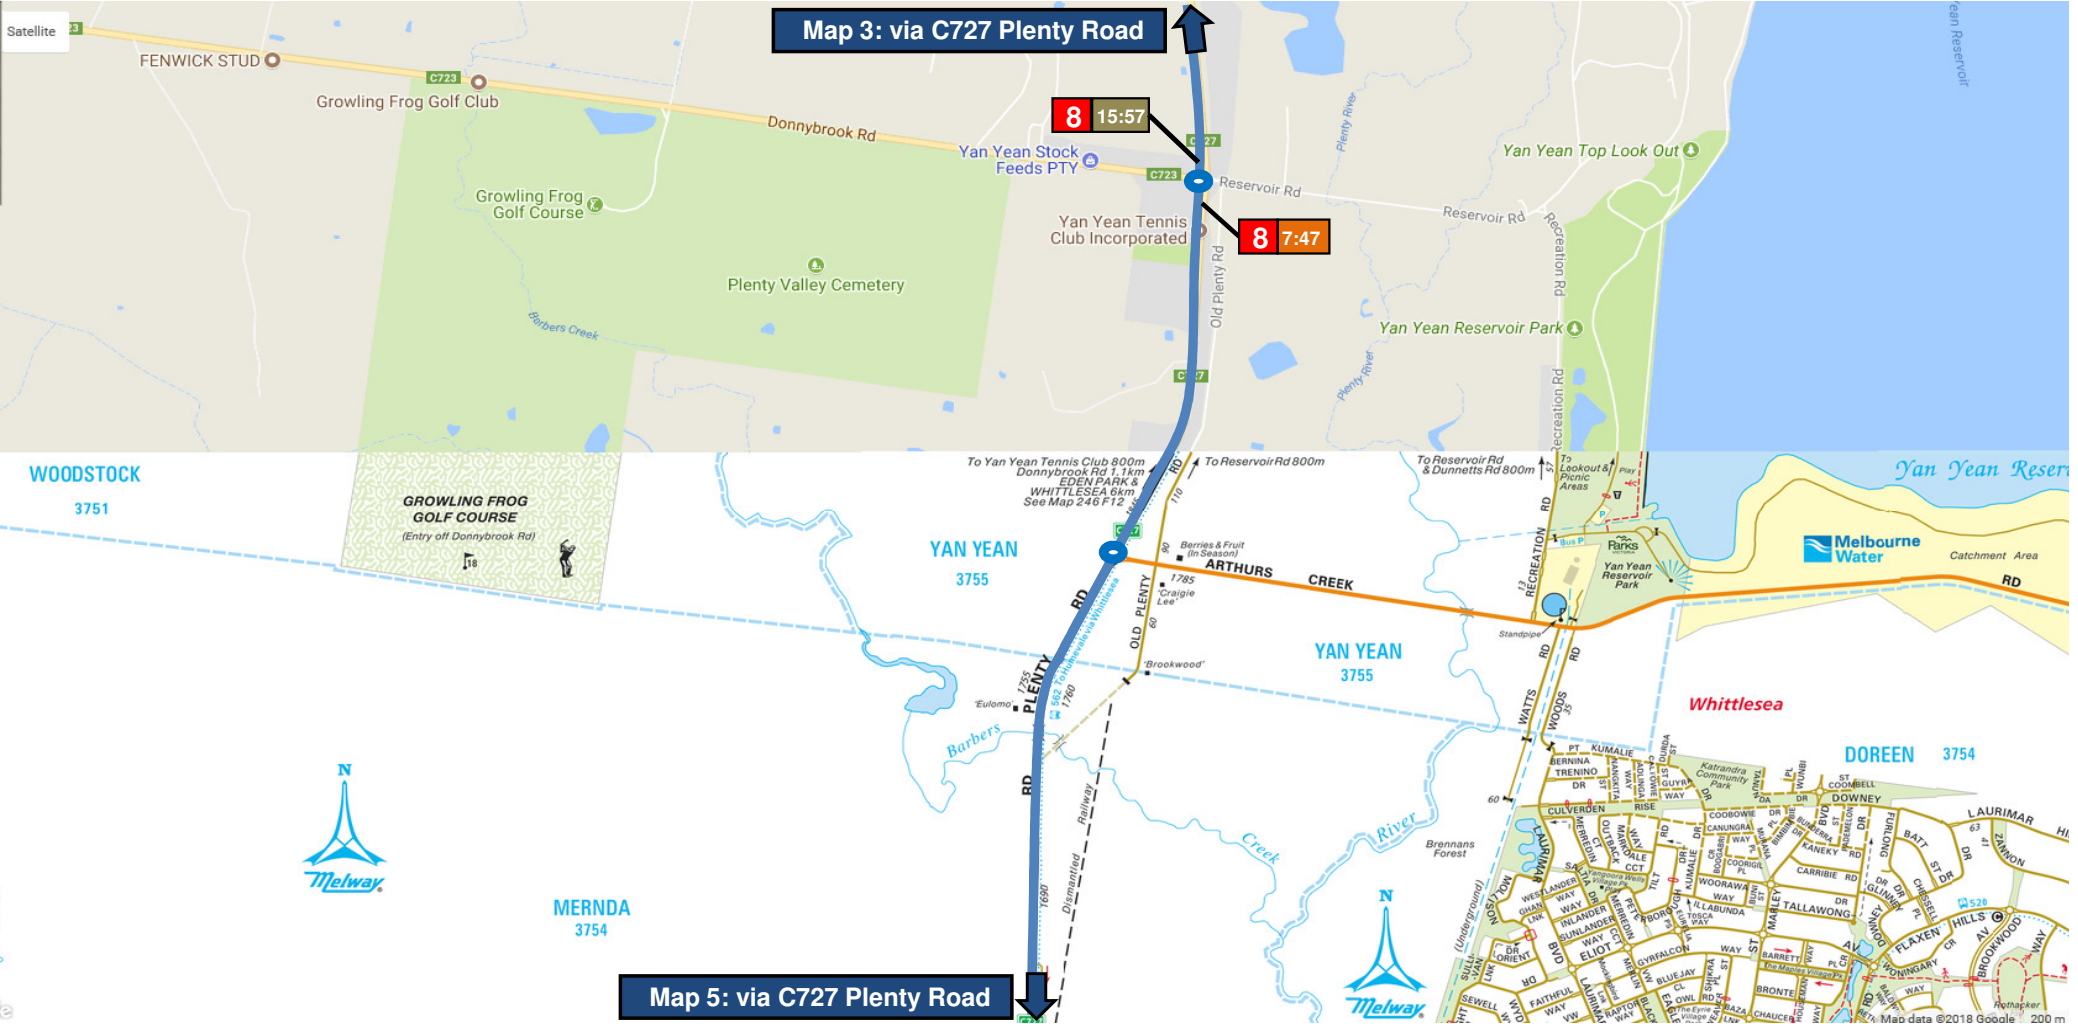

Marymede College: Kinglake

Bus Stop Location AM	Stop	Bus Stop Location PM
Glenburn Road after Merlyn Street	1	Glenburn Road before Merlyn Street
Whittlesea - Kinglake Road (C724) before Glenburn Road at 384 bus stop	2	Whittlesea - Kinglake Road (C724) before Glenburn Road at 384 bus stop
Watsons Road at watertank	3	Whittlesea - Kinglake Road (C724) before Watsons Road at 565 bus stop
	3p	Corner Marks Rd & Watsons Road
Whittlesea - Kinglake Road (C724) before W'sea - Yea Road at 384 bus stop	4	Whittlesea - Kinglake Road (C724) after W'sea - Yea Road at 384 bus stop
Yea Road (C725) before Fore Street at 384 bus stop	5	Yea Road (C725) after Fore Street at 384 bus stop
Church Street before Walnut Street at 382, 385 bus stop	6	Walnut Street after James Street at 382, 384 bus stop
PM Only	6	Plenty Road before Wallan Rd (Whittlesea PS) at 382, 385 bus stop
Plenty Road (C727) after Donnybrook Road (C723) at 382, 385 bus stop	8	Plenty Road (C727) after Donnybrook Road (C723) at 382, 385 bus stop
Barmah Drive after The Parkway at 387 bus stop	9	Barmah Drive before The Parkway at 387 bus stop
Hawkstowe Parade before Eildon Circuit	10	Hawkstowe Parade before Eildon Circuit
Cuckoo Street after Redbark Hill Circuit at 386, 387 bus stop	11	Cuckoo Street before Redbark Hill Circuit at 386, 387 bus stop

Effective: 7th February 2018

Map 2

KNP105
EMERGENCY MARKERS
KINGLAKE NATIONAL PARK
Call 000 For Assistance

DR
LA
MOUNTAIN BUSH

Map 3

Map 1

U - turn at water tank

4 16:13

4 7:32

3p 16:18

3 7:26 16:19

Map 3: via C727 Plenty Road

Map 5: via C727 Plenty Road