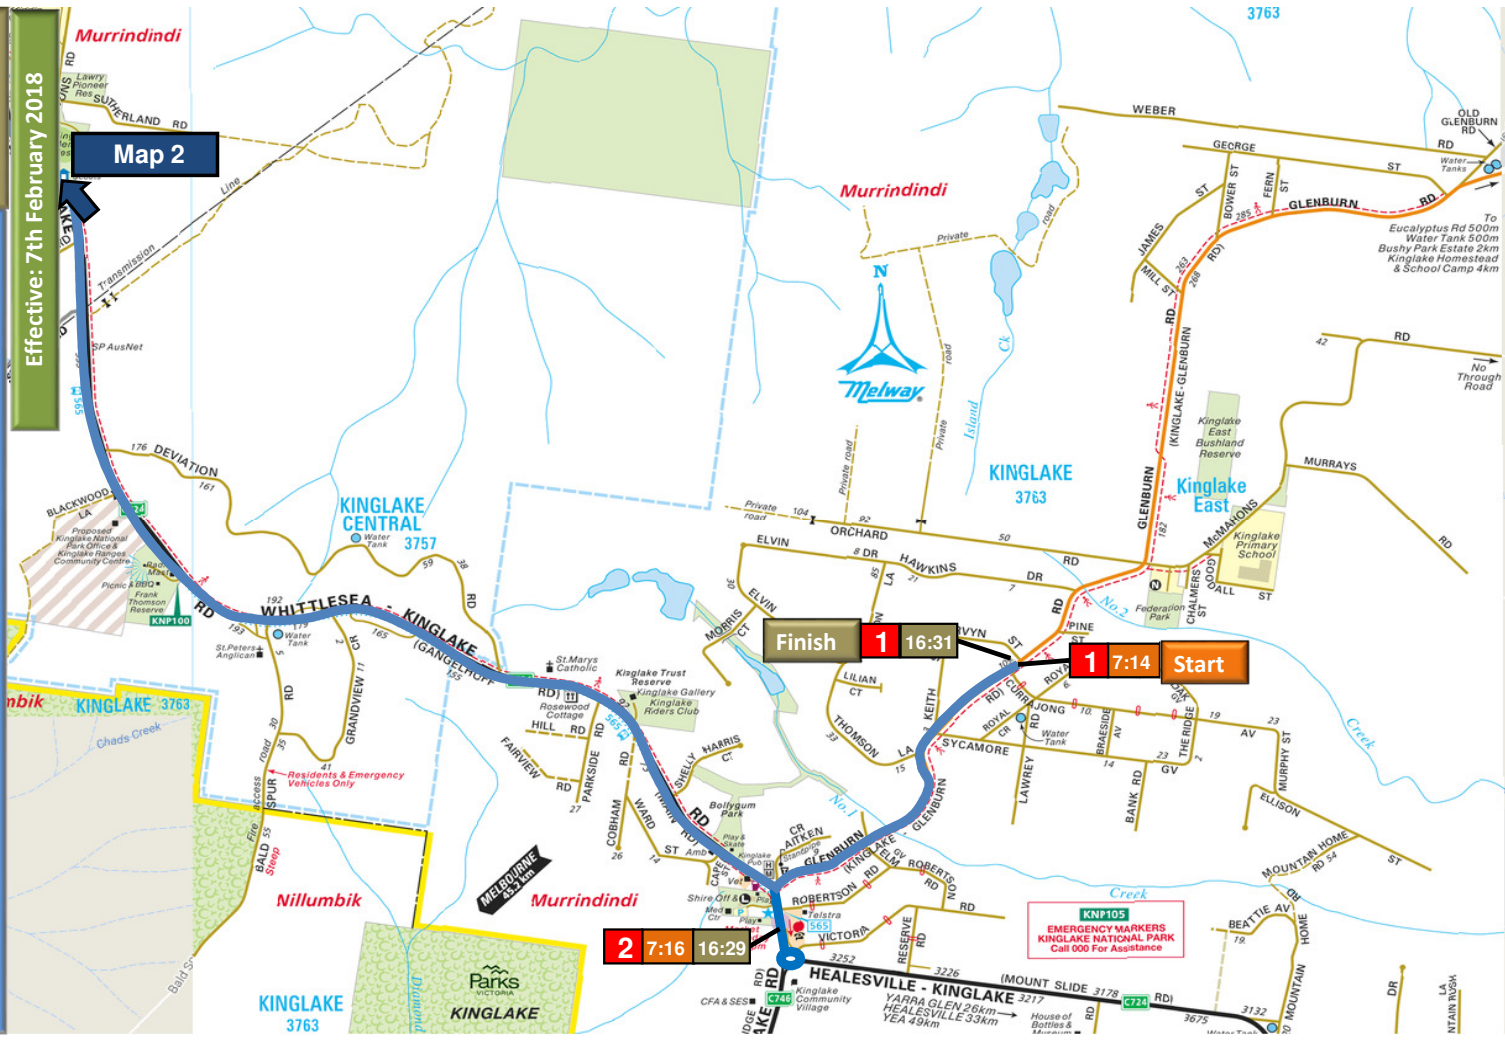

Marymede College: Kinglake

Bus Stop Location AM	Stop	Bus Stop Location PM
Glenburn Road after Merlyn Street	1	Glenburn Road before Merlyn Street
Whittlesea - Kinglake Road (C724) before Glenburn Road at 384 bus stop	2	Whittlesea - Kinglake Road (C724) before Glenburn Road at 384 bus stop
Watsons Road at watertank	3	Whittlesea - Kinglake Road (C724) before Watsons Road at 565 bus stop
	3p	Corner Marks Rd & Watsons Road
Whittlesea - Kinglake Road (C724) before W'sea - Yea Road at 384 bus stop	4	Whittlesea - Kinglake Road (C724) after W'sea - Yea Road at 384 bus stop
Yea Road (C725) before Fore Street at 384 bus stop	5	Yea Road (C725) after Fore Street at 384 bus stop
Church Street before Walnut Street at 382, 385 bus stop	6	Walnut Street after James Street at 382, 384 bus stop
PM Only	6	Plenty Road before Wallan Rd (Whittlesea PS) at 382, 385 bus stop
Plenty Road (C727) after Donnybrook Road (C723) at 382, 385 bus stop	8	Plenty Road (C727) after Donnybrook Road (C723) at 382, 385 bus stop
Barmah Drive after The Parkway at 387 bus stop	9	Barmah Drive before The Parkway at 387 bus stop
Hawkstowe Parade before Eildon Circuit	10	Hawkstowe Parade before Eildon Circuit
Cuckoo Street after Redbark Hill Circuit at 386, 387 bus stop	11	Cuckoo Street before Redbark Hill Circuit at 386, 387 bus stop

Effective: 7th February 2018

Map 2

DR
LA
MOUNTAIN BUSH