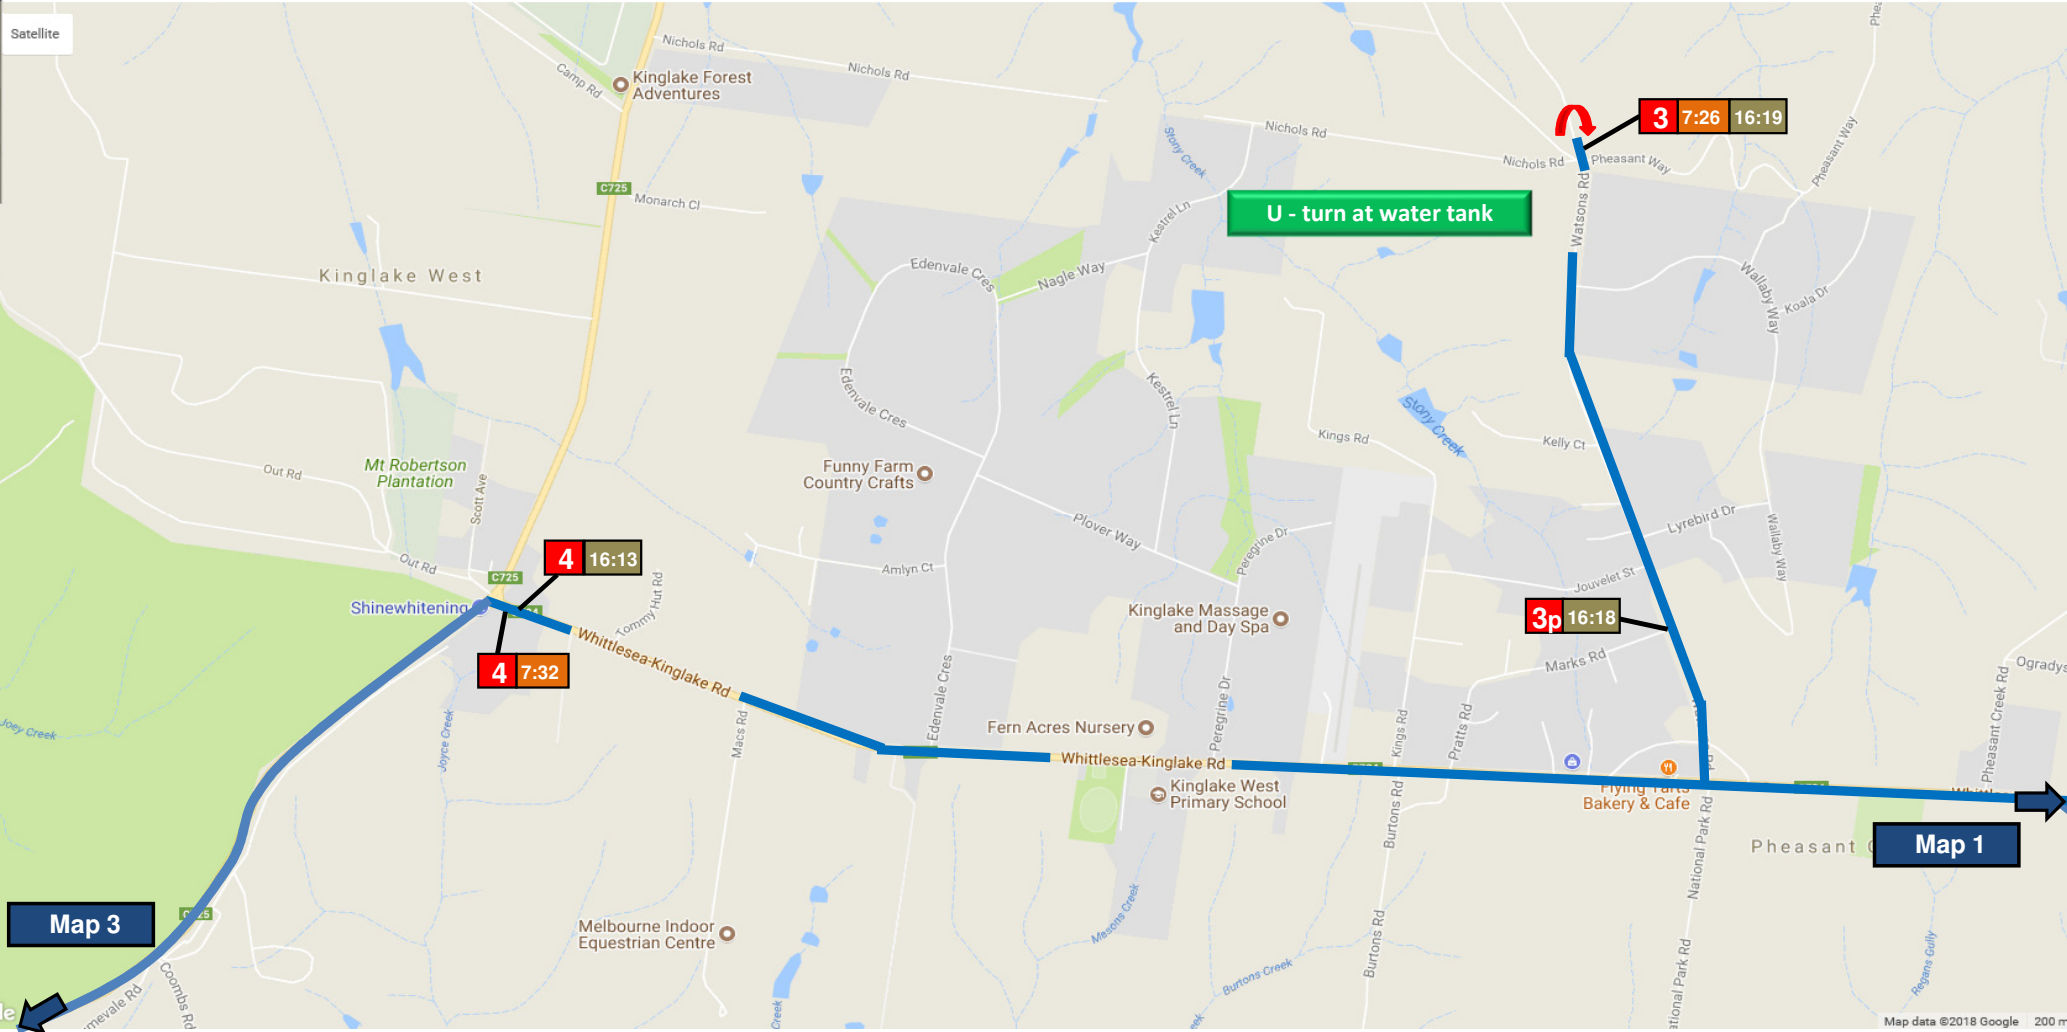

Marymede College: Kinglake

Bus Stop Location AM	Stop	Bus Stop Location PM
Glenburn Road after Merlyn Street	1	Glenburn Road before Merlyn Street
Whittlesea - Kinglake Road (C724) before Glenburn Road at 384 bus stop	2	Whittlesea - Kinglake Road (C724) before Glenburn Road at 384 bus stop
Watsons Road at watertank	3	Whittlesea - Kinglake Road (C724) before Watsons Road at 565 bus stop
	3p	Corner Marks Rd & Watsons Road
Whittlesea - Kinglake Road (C724) before W'sea - Yea Road at 384 bus stop	4	Whittlesea - Kinglake Road (C724) after W'sea - Yea Road at 384 bus stop
Yea Road (C725) before Fore Street at 384 bus stop	5	Yea Road (C725) after Fore Street at 384 bus stop
Church Street before Walnut Street at 382, 385 bus stop	6	Walnut Street after James Street at 382, 384 bus stop
PM Only	6	Plenty Road before Wallan Rd (Whittlesea PS) at 382, 385 bus stop
Plenty Road (C727) after Donnybrook Road (C723) at 382, 385 bus stop	8	Plenty Road (C727) after Donnybrook Road (C723) at 382, 385 bus stop
Barmah Drive after The Parkway at 387 bus stop	9	Barmah Drive before The Parkway at 387 bus stop
Hawkstowe Parade before Eildon Circuit	10	Hawkstowe Parade before Eildon Circuit
Cuckoo Street after Redbark Hill Circuit at 386, 387 bus stop	11	Cuckoo Street before Redbark Hill Circuit at 386, 387 bus stop

Effective: 7th February 2018

Map 2

KNP105
EMERGENCY MARKERS
KINGLAKE NATIONAL PARK
Call 000 For Assistance

DR
LA
MOUNTAIN BUSH

Map 3

Map 1

U - turn at water tank

4 16:13

4 7:32

3p 16:18

3 7:26 16:19

Map 3: via C727 Plenty Road

Map 5: via C727 Plenty Road