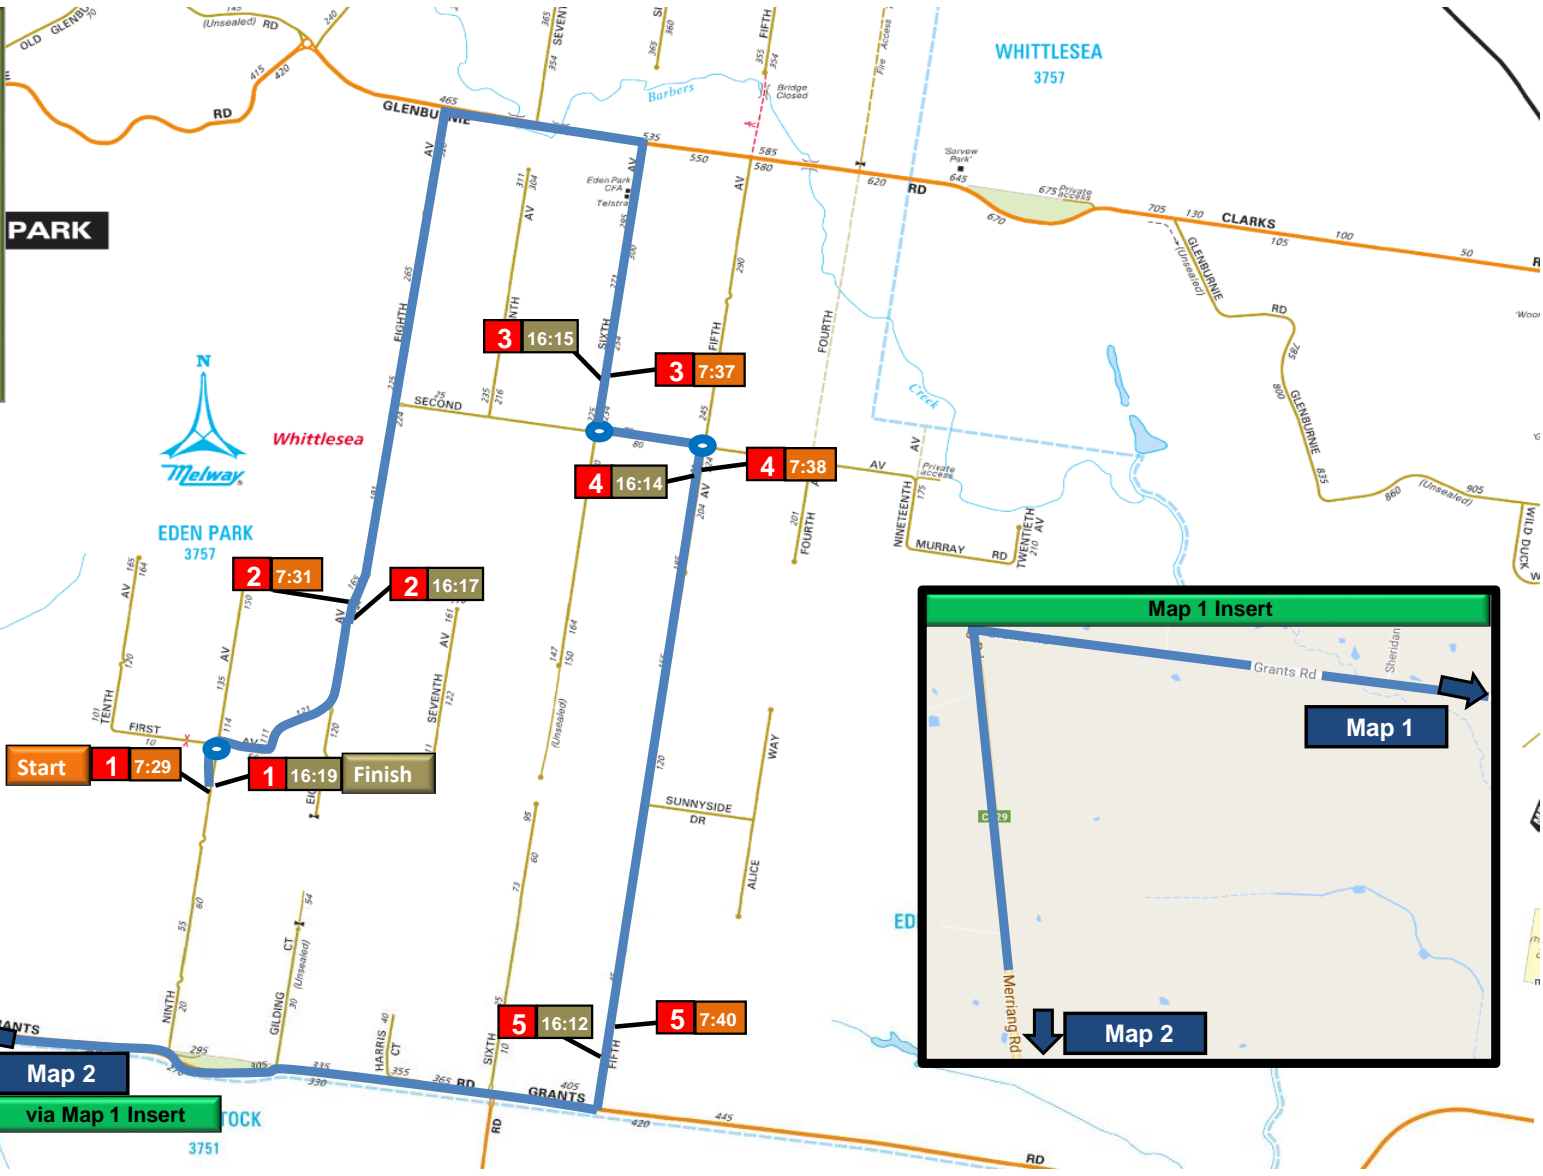

Marymede College: Eden Park, Wollert and Epping North

Bus Stop Location AM	Stop	Bus Stop Location PM
Eighth Avenue between First Avenue and Second Avenue	2	Eighth Avenue between First Avenue and Second Avenue
Sixth Avenue before Second Avenue	3	Sixth Avenue after Second Avenue
Second Avenue after Fifth Avenue	4	Second Avenue before Fifth Avenue
Fifth Avenue before Grants Road	5	Fifth Avenue after Grants Road
Pine Park Drive after Saltlake Boulevard	6	Pine Park Drive before Saltlake Boulevard at 356 bus stop
Contempo Boulevard after Evolve Drive	7	Contempo Boulevard before Evolve Drive at 358 bus stop
Contempo Boulevard before Edgars Road	8	Edgars Road before Contempo Boulevard
Edgars Road after Harvest Home Road at 357 bus stop	9	Harvest Home Rd after Edgars Road
Greenfields Drive after Farmhouse Boulevard at 358 bus stop	10	Greenfields Drive after Farmhouse Boulevard at 358 bus stop
Manor House Drive before Hertiz Drive at 358 bus stop	11	Manor House Drive after Hertiz Drive at 358 bus stop
	12	McDonalds Road (58) after Pindari Avenue at 556, 901 bus stop

Effective: 22nd January 2019

Map 2 via Map 1 Insert