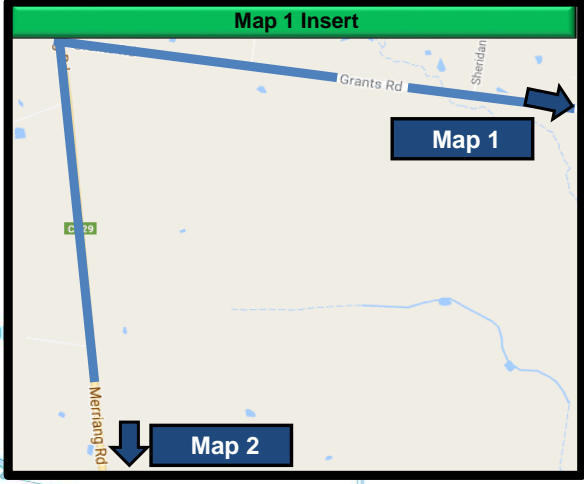

Marymede College: Eden Park, Wollert and Epping North

Bus Stop Location AM	Stop	Bus Stop Location PM
Eighth Avenue between First Avenue and Second Avenue	2	Eighth Avenue between First Avenue and Second Avenue
Sixth Avenue before Second Avenue	3	Sixth Avenue after Second Avenue
Second Avenue after Fifth Avenue	4	Second Avenue before Fifth Avenue
Fifth Avenue before Grants Road	5	Fifth Avenue after Grants Road
Pine Park Drive after Saltlake Boulevard	6	Pine Park Drive before Saltlake Boulevard at 356 bus stop
Contempo Boulevard after Evolve Drive	7	Contempo Boulevard before Evolve Drive at 358 bus stop
Contempo Boulevard before Edgars Road	8	Edgars Road before Contempo Boulevard
Edgars Road after Harvest Home Road at 357 bus stop	9	Harvest Home Rd after Edgars Road
Greenfields Drive after Farmhouse Boulevard at 358 bus stop	10	Greenfields Drive after Farmhouse Boulevard at 358 bus stop
Manor House Drive before Hertiz Drive at 358 bus stop	11	Manor House Drive after Hertiz Drive at 358 bus stop
	12	McDonalds Road (58) after Pindari Avenue at 556, 901 bus stop

Effective: 22nd January 2019

Map 2 via Map 1 Insert