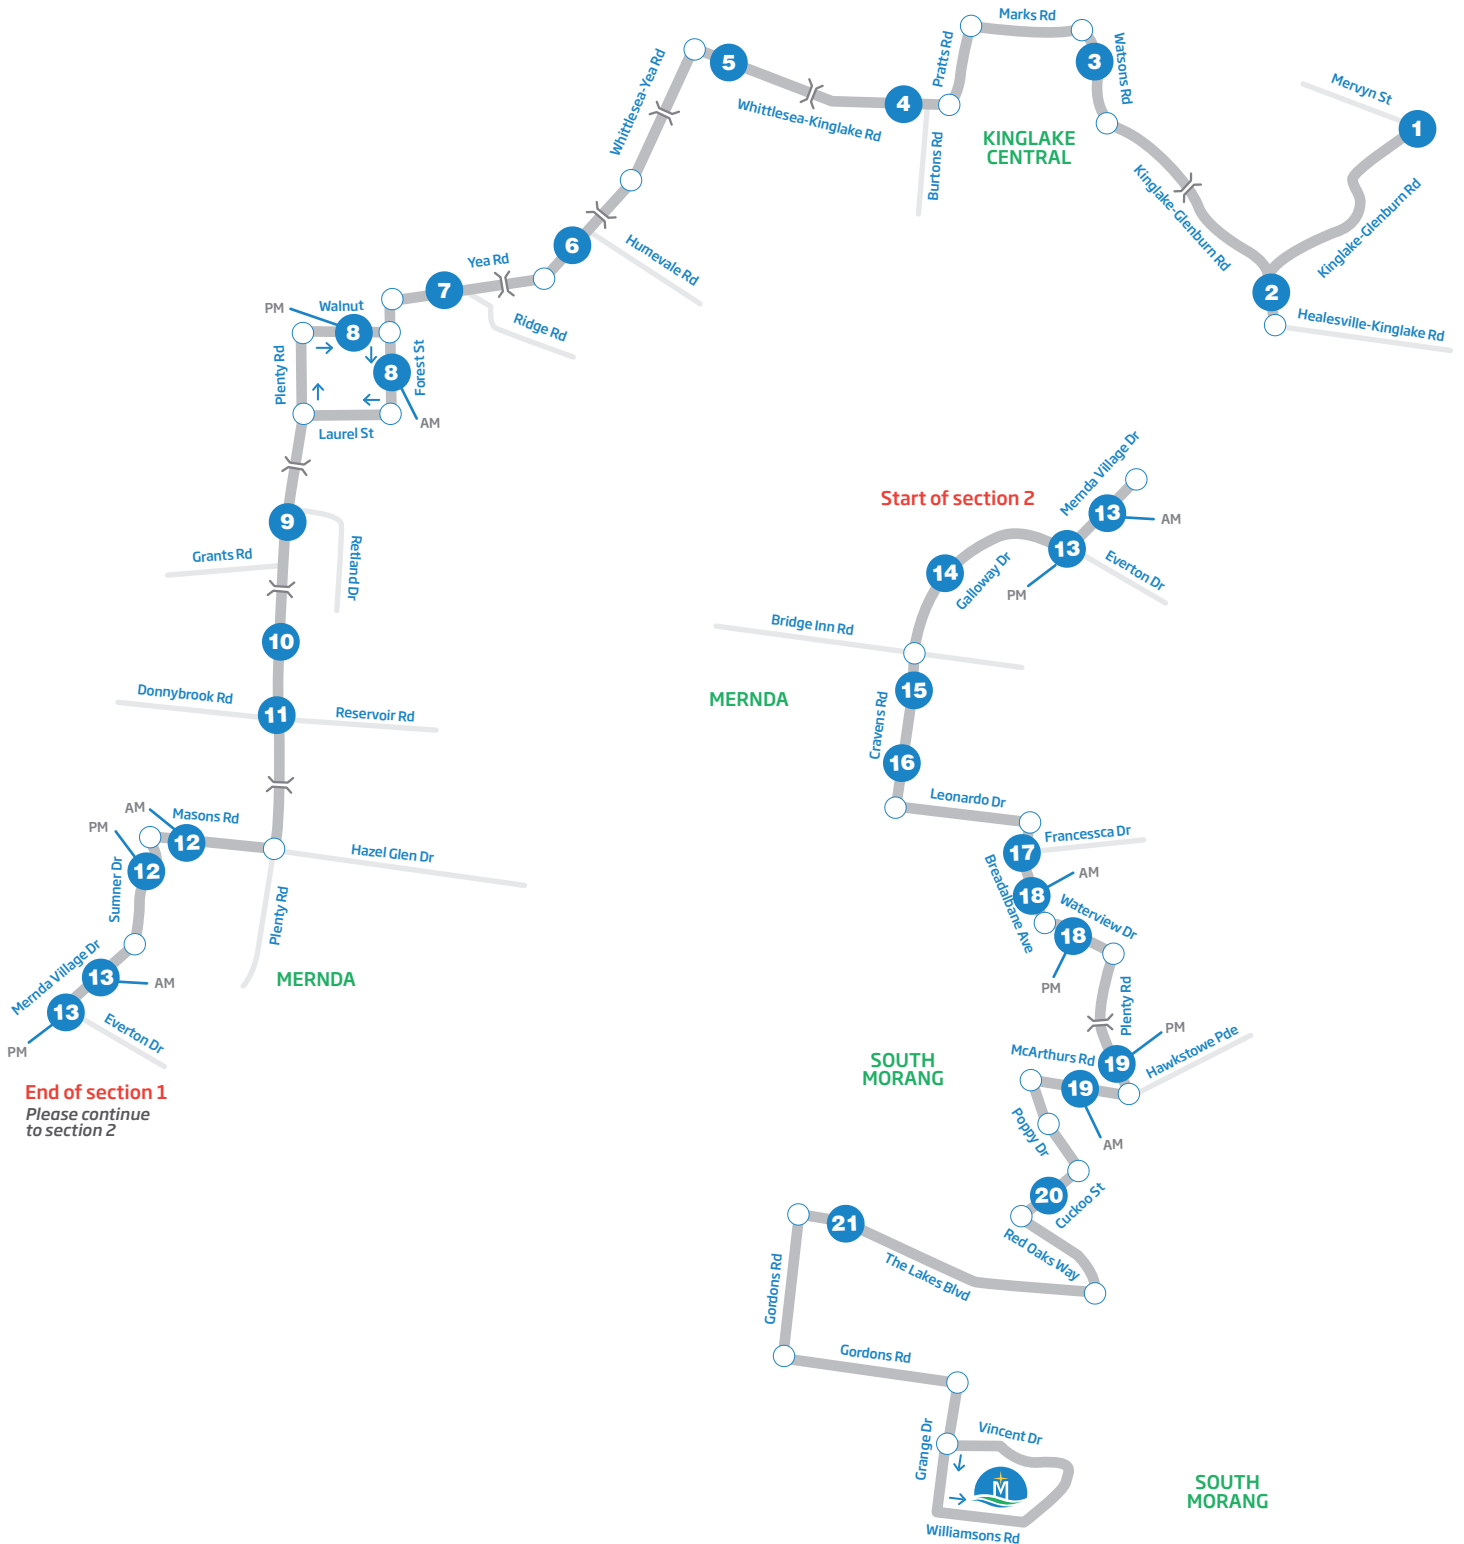

## Kinglake-Whittlesea / Mernda Village

● Pick-up/Drop off points

**MARYMEADE**  
CATHOLIC COLLEGE  
— In the way of Mary —

WHITTLESEA

KINGLAKE

**End of section 1**  
Please continue to section 2

— Main route    ⚡ Length of route shortened