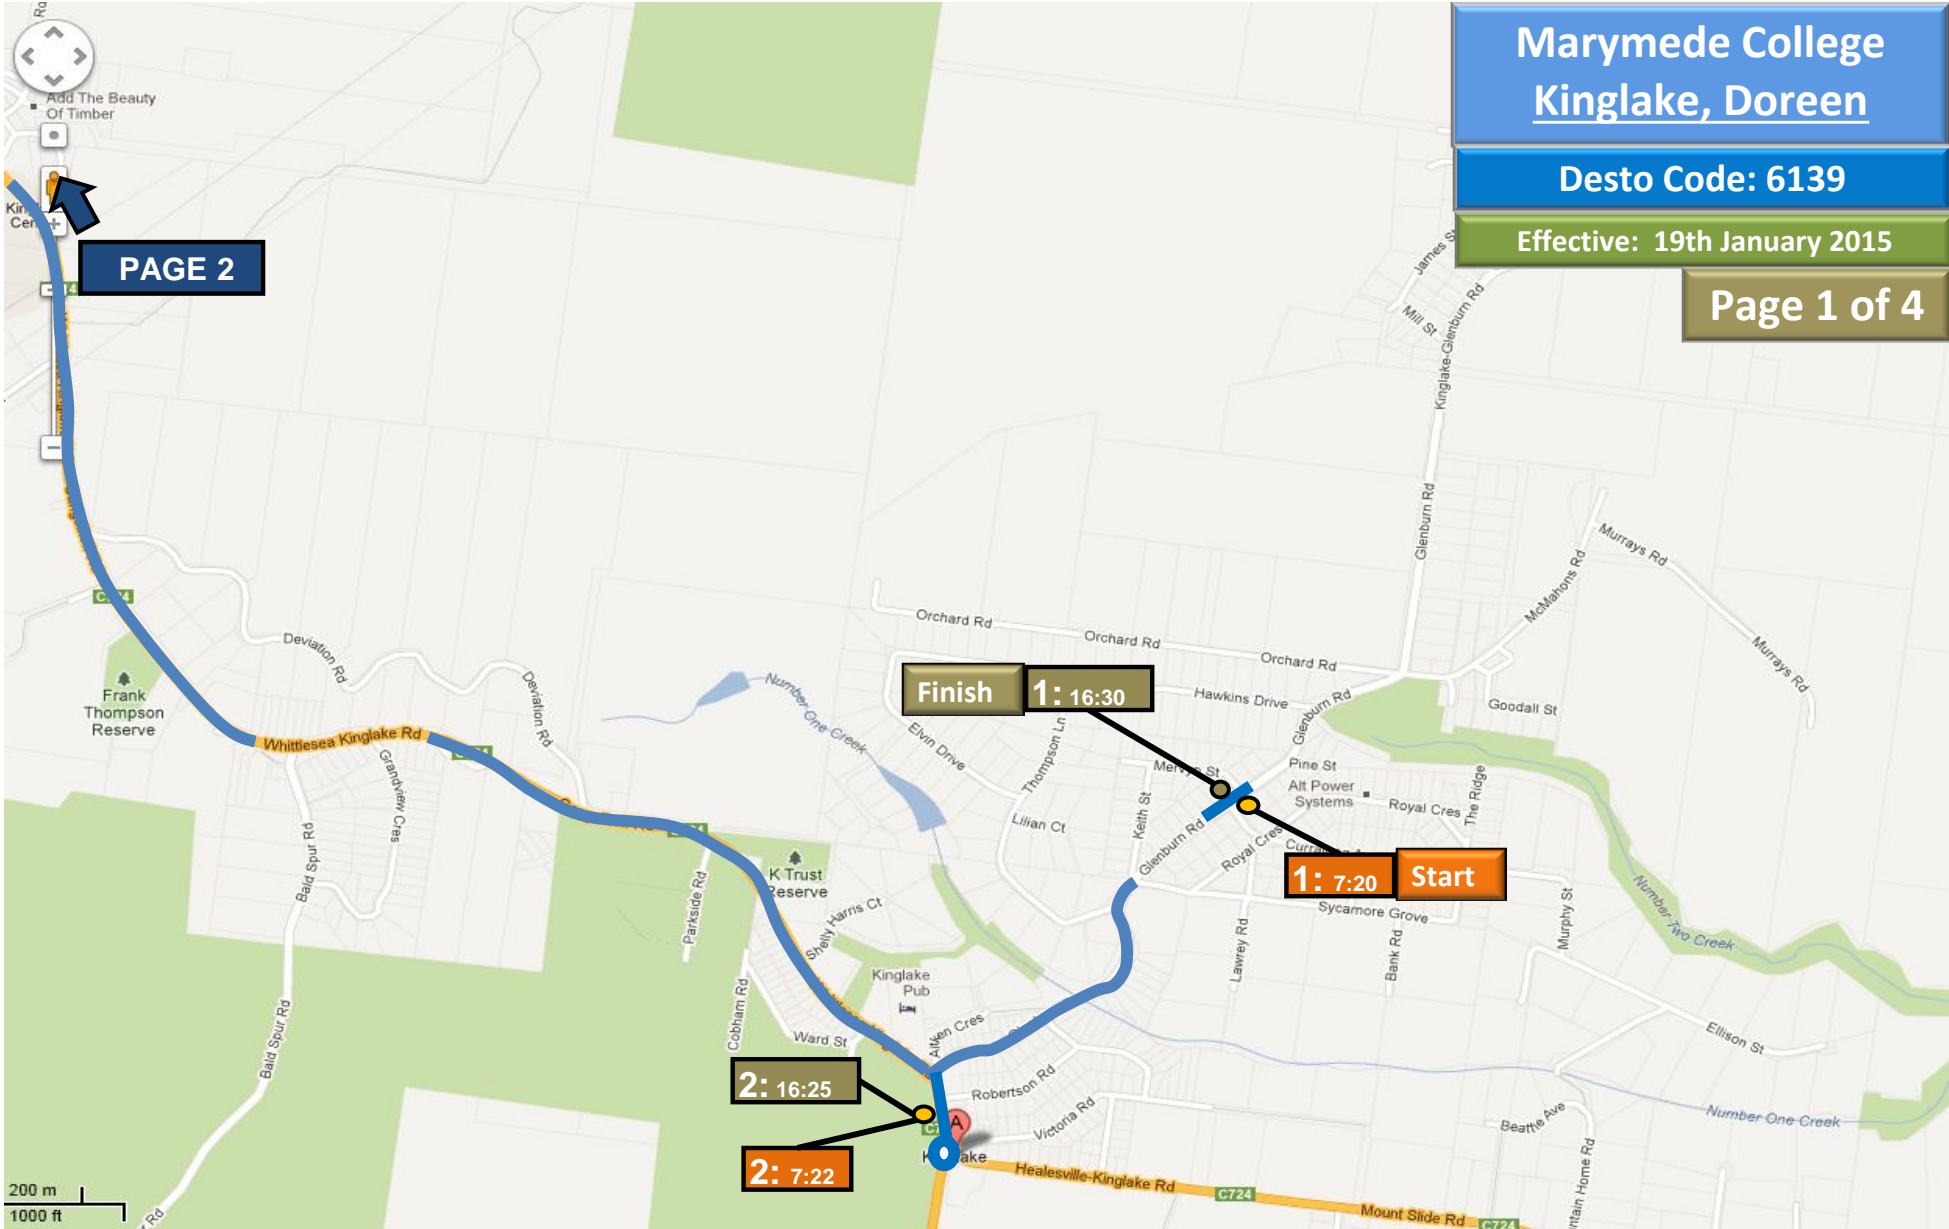

Marymede College
Kinglake, Doreen

Desto Code: 6139

Effective: 19th January 2015

Page 1 of 4

PAGE 2

Finish 1: 16:30

1: 7:20 Start

2: 16:25

2: 7:22

Marymede College Kinglake, Doreen

Page 2 of 4

U - turn at water tank

3: 7:34

3: 16:15

PAGE 3

PAGE 1

Marymede College Kinglake, Doreen

PAGE 2

Page 3 of 4

Marymede College: Kinglake, Doreen

Stop	AM Time	Bus Stop Location AM	PM Time	Bus Stop Location PM
1	07:20	Glenburn Road after Merlyn Street	16:30	Glenburn Road before Merlyn Street
2	07:22	Whittlesea - Kinglake Road (C724) before Glenburn Road at 565 bus stop	16:25	Whittlesea - Kinglake Road (C724) before Glenburn Road at 565 bus stop
3	07:34	Watsons Road at watertank	16:13	Whittlesea - Kinglake Road (C724) before Watsons Road at 565 bus stop
4	07:50	Forest Street before Walnut Street at 562 bus stop	15:58	Walnut Street after James Street at 562, 565 bus stop
5	07:52	Plenty Road (C727) at Funfields at 562 bus stop	15:56	Plenty Road (C727) at Funfields at 562 bus stop
6	07:55	Plenty Road (C727) after Donnybrook Road (C723) at 562 bus stop	15:52	Plenty Road (C727) after Donnybrook Road (C723) at 562 bus stop

Kinglake