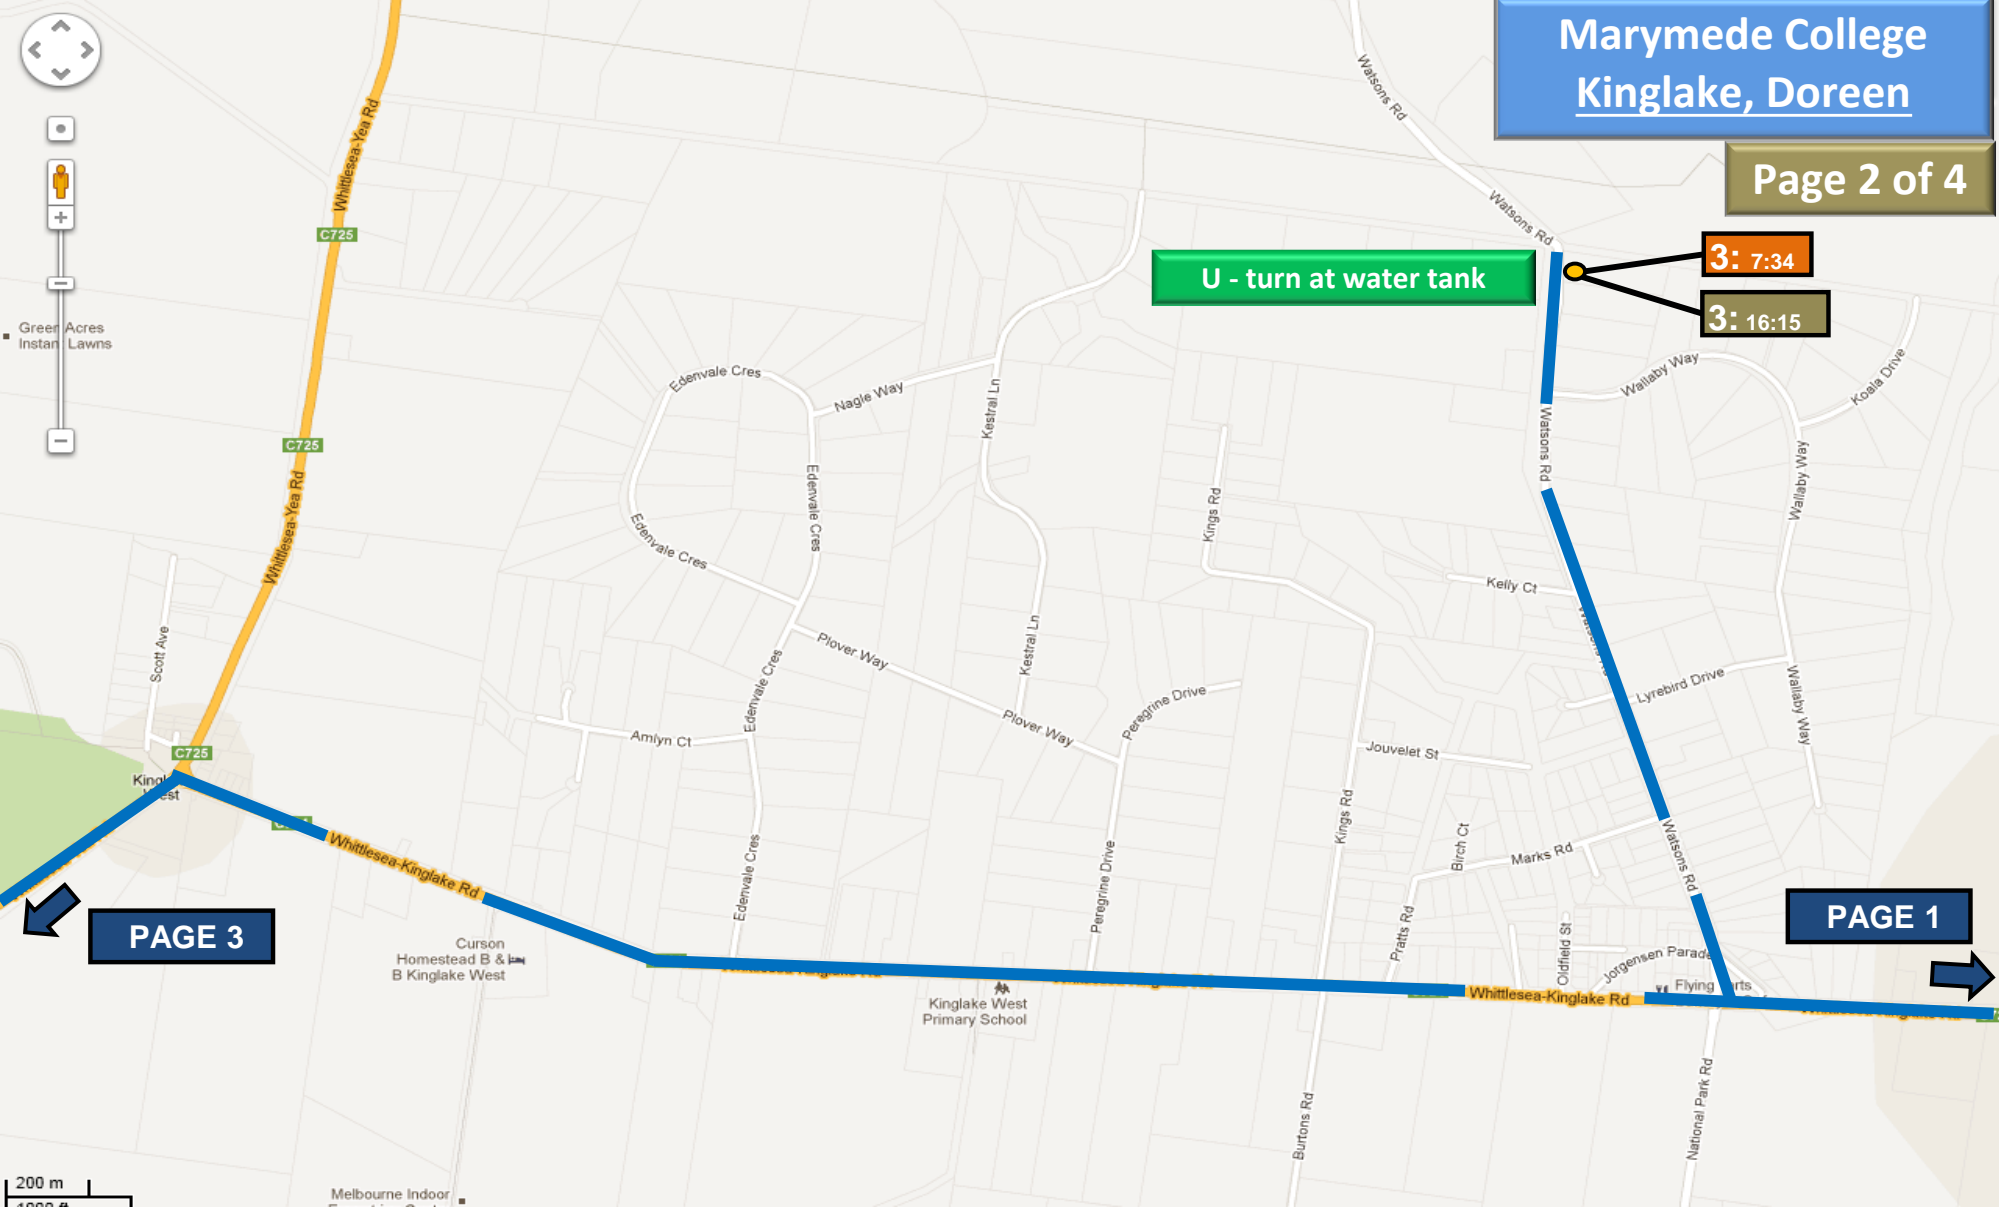

Marymede College
Kinglake, Doreen

Desto Code: 6139

Effective: 19th January 2015

Page 1 of 4

PAGE 2

Finish 1: 16:30

1: 7:20 Start

2: 16:25

2: 7:22

Marymede College Kinglake, Doreen

Page 2 of 4

U - turn at water tank

3: 7:34

3: 16:15

PAGE 3

PAGE 1

Marymede College Kinglake, Doreen

PAGE 2

Page 3 of 4

Marymede College: Kinglake, Doreen

Stop	AM Time	Bus Stop Location AM	PM Time	Bus Stop Location PM
1	07:20	Glenburn Road after Merlyn Street	16:30	Glenburn Road before Merlyn Street
2	07:22	Whittlesea - Kinglake Road (C724) before Glenburn Road at 565 bus stop	16:25	Whittlesea - Kinglake Road (C724) before Glenburn Road at 565 bus stop
3	07:34	Watsons Road at watertank	16:13	Whittlesea - Kinglake Road (C724) before Watsons Road at 565 bus stop
4	07:50	Forest Street before Walnut Street at 562 bus stop	15:58	Walnut Street after James Street at 562, 565 bus stop
5	07:52	Plenty Road (C727) at Funfields at 562 bus stop	15:56	Plenty Road (C727) at Funfields at 562 bus stop
6	07:55	Plenty Road (C727) after Donnybrook Road (C723) at 562 bus stop	15:52	Plenty Road (C727) after Donnybrook Road (C723) at 562 bus stop

Kinglake