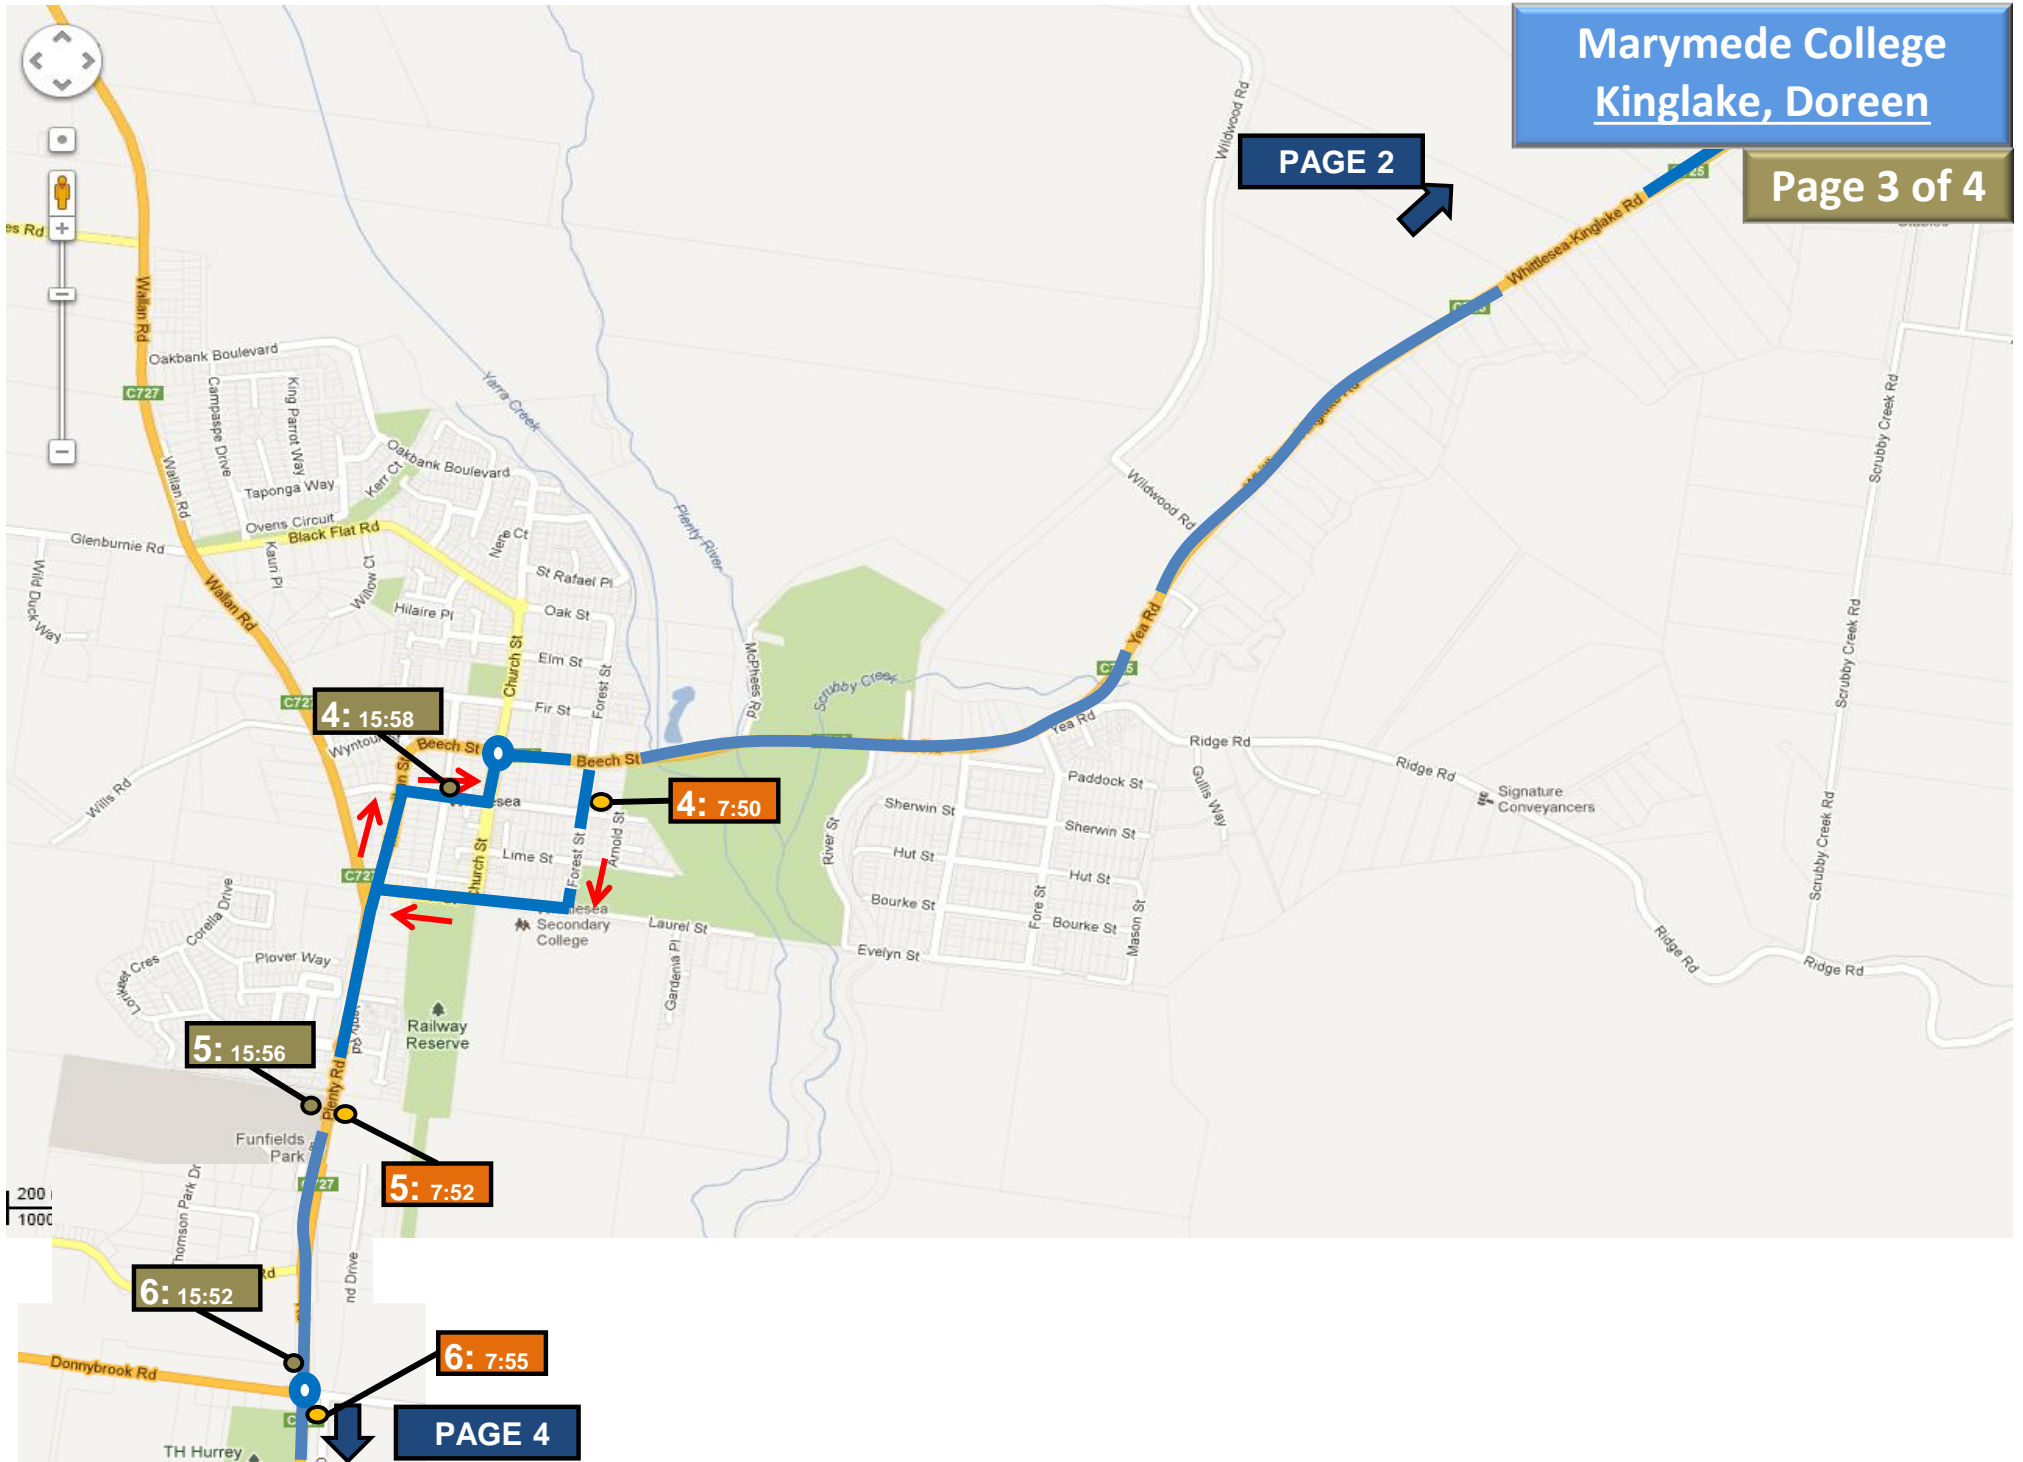

Marymede College
Kinglake, Doreen

Desto Code: 6139

Effective: 19th January 2015

Page 1 of 4

PAGE 2

Finish 1: 16:30

1: 7:20 Start

2: 16:25

2: 7:22

Marymede College Kinglake, Doreen

Page 2 of 4

U - turn at water tank

3: 7:34

3: 16:15

PAGE 3

PAGE 1

Marymede College Kinglake, Doreen

PAGE 2

Page 3 of 4

Marymede College: Kinglake, Doreen

Stop	AM Time	Bus Stop Location AM	PM Time	Bus Stop Location PM
1	07:20	Glenburn Road after Merlyn Street	16:30	Glenburn Road before Merlyn Street
2	07:22	Whittlesea - Kinglake Road (C724) before Glenburn Road at 565 bus stop	16:25	Whittlesea - Kinglake Road (C724) before Glenburn Road at 565 bus stop
3	07:34	Watsons Road at watertank	16:13	Whittlesea - Kinglake Road (C724) before Watsons Road at 565 bus stop
4	07:50	Forest Street before Walnut Street at 562 bus stop	15:58	Walnut Street after James Street at 562, 565 bus stop
5	07:52	Plenty Road (C727) at Funfields at 562 bus stop	15:56	Plenty Road (C727) at Funfields at 562 bus stop
6	07:55	Plenty Road (C727) after Donnybrook Road (C723) at 562 bus stop	15:52	Plenty Road (C727) after Donnybrook Road (C723) at 562 bus stop

Kinglake